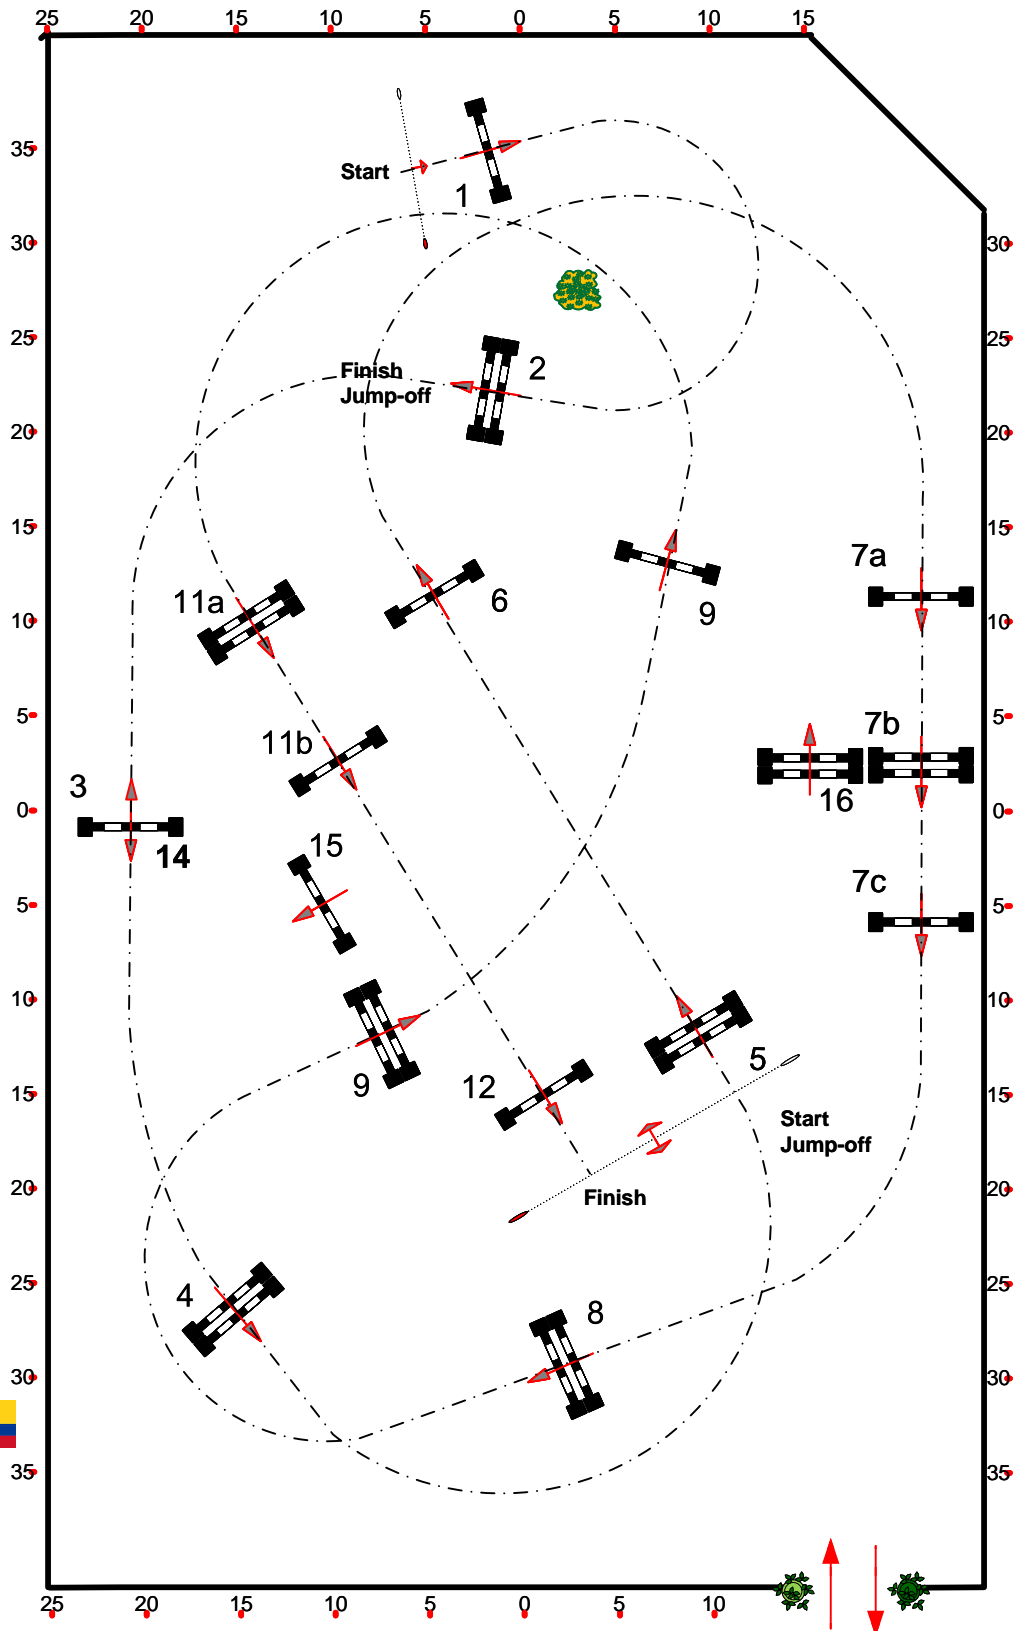

ROLEX CSI^{5*}

WCHR Premier USEF "AA" WEF 12

1057 Adult Modified Jumper
 1087 Children's Modified Jumper

RING 7
 Sunday, March 31 2024

Table: II 2b
 Height: 1.15m

Speed: 350 m/min
 Length: m
 Time allowed: sec
 Time limit: sec
 Obstacles: 1-12
 Efforts: 15

1st Jump-off:
 1-2-3-6ab-7-8-14

Length: 265 m
 Time allowed: 46 sec
 Time limit: 92 sec

Course Designer:
 Andy Christiansen

ROLEX CSI5*

WCHR Premier USEF "AA" WEF 12

1082 1.15m Junior Jumper Classic

RING 7
Sunday, March 31 2024

2

Table: II 2b
Height: 1.15m

Speed: 350 m/min
Length: m
Time allowed: sec
Time limit: sec
Obstacles: 1-12
Efforts: 15

1st Jump-off:
5-9-11ab-14-15-16-2

Length: 265 m
Time allowed: 46 sec
Time limit: 92 sec

Course Designer:
Andy Christiansen

ROLEX CSI5*

WCHR Premier USEF "AA" WEF 12

1040 1.15m Amateur 18-35 Jumper Classic

1045 1.15m Amateur 36-45 Jumper Classic

RING 7
Sunday, March 31 2024

3

Table: II 2b
Height: 1.15m