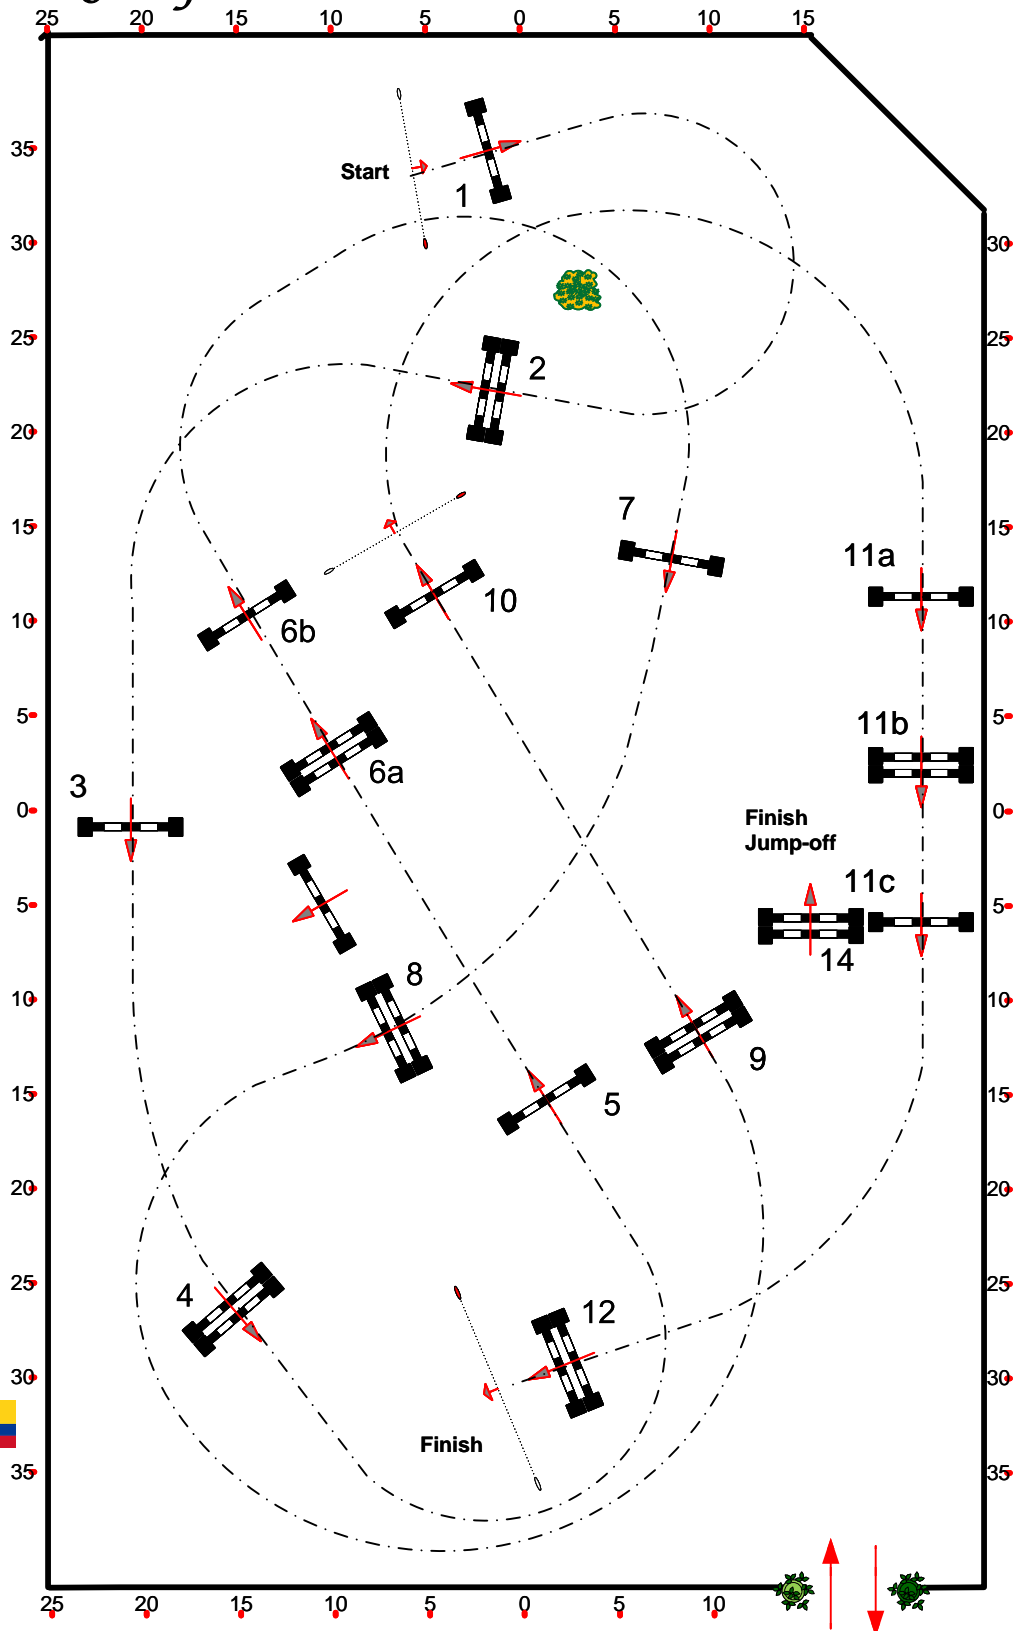

ROLEX CSI^{5*}

WCHR Premier USEF "AA" WEF 12

1057 Adult Modified Jumper
 1087 Children's Modified Jumper

RING 7
 Sunday, March 31 2024

Table: II 2b
 Height: 1.15m

Speed: 350 m/min
 Length: m
 Time allowed: sec
 Time limit: sec
 Obstacles: 1-12
 Efforts: 15

1st Jump-off:
 1-2-3-6ab-7-8-14

Length: 265 m
 Time allowed: 46 sec
 Time limit: 92 sec

Course Designer:
 Andy Christiansen

ROLEX CSI5*

WCHR Premier USEF "AA" WEF 12

1082 1.15m Junior Jumper Classic

RING 7
Sunday, March 31 2024

2

Table: II 2b
Height: 1.15m

Speed: 350 m/min
Length: m
Time allowed: sec
Time limit: sec
Obstacles: 1-12
Efforts: 15

1st Jump-off:
5-9-11ab-14-15-16-2

Length: 265 m
Time allowed: 46 sec
Time limit: 92 sec

Course Designer:
Andy Christiansen

ROLEX CSI5*

WCHR Premier USEF "AA" WEF 12

1040 1.15m Amateur 18-35 Jumper Classic

1045 1.15m Amateur 36-45 Jumper Classic

RING 7
Sunday, March 31 2024

3

Table: II 2b
Height: 1.15m