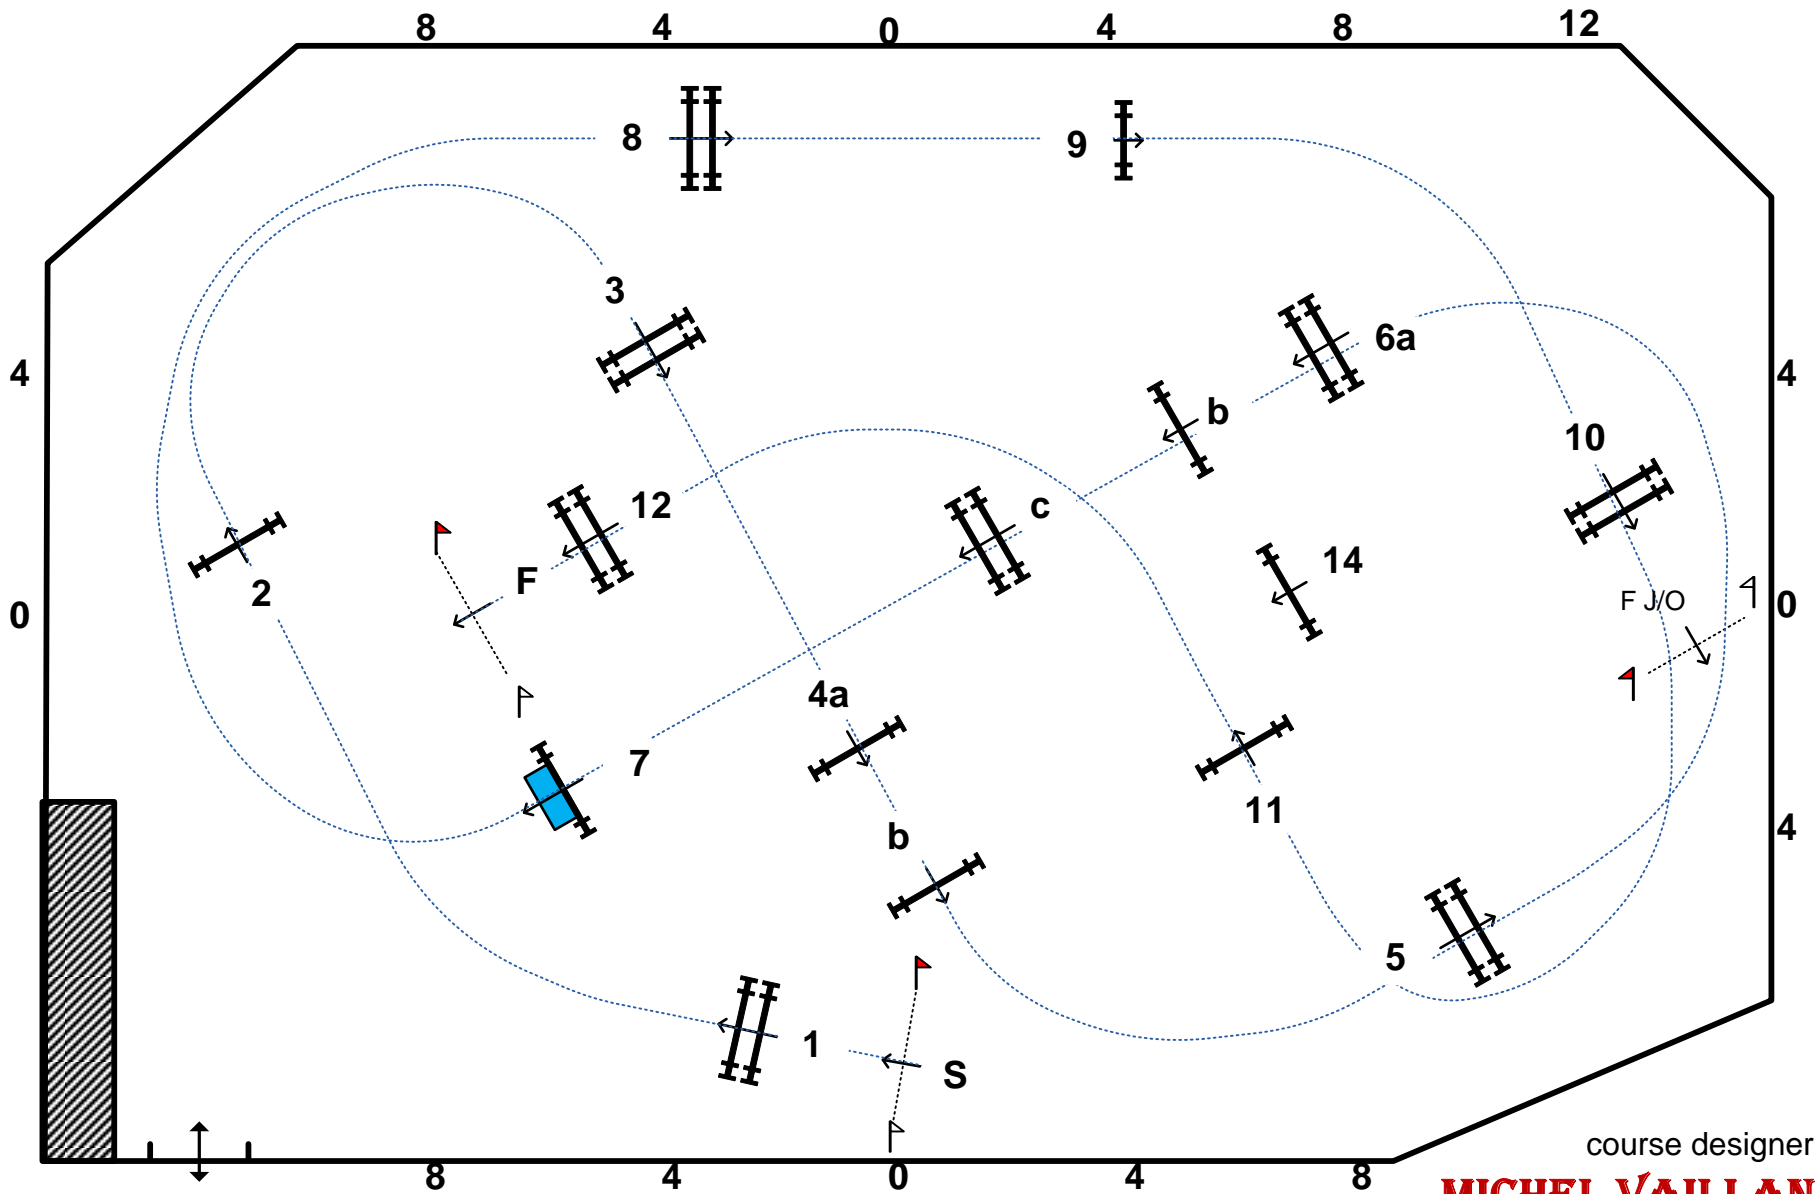

WEF 10 Horseware Ireland CSI 4*

Class: 1030 Medium Am Classic

Class Specifications
 Table: II.2b
 Format: Jump-Off Now
 Height: 1.35

Speed: 350 m/min
Length: 460 m
Time Allowed: 79 sec
Time Limit: 158 sec

1st Round: 1-12
Efforts: 15
Closed Efforts:
Options:

Jump-Off: 1,4ab,5,14,9,10
Length: 240 m
Time Allowed: 42 sec
Time Limit: 84 sec

WEF 10 Horseware Ireland CSI 4*

course designer

MICHEL VAILLANCOURT

Class: 1057 AD modified 1045 Adult 36+Classic

Class Specifications

Table: II.2b

Format: Jump-Off Now

Height: 1.15

Speed: 350 m/min

Length: 465 m

Time Allowed: 80 sec

Time Limit: 160 sec