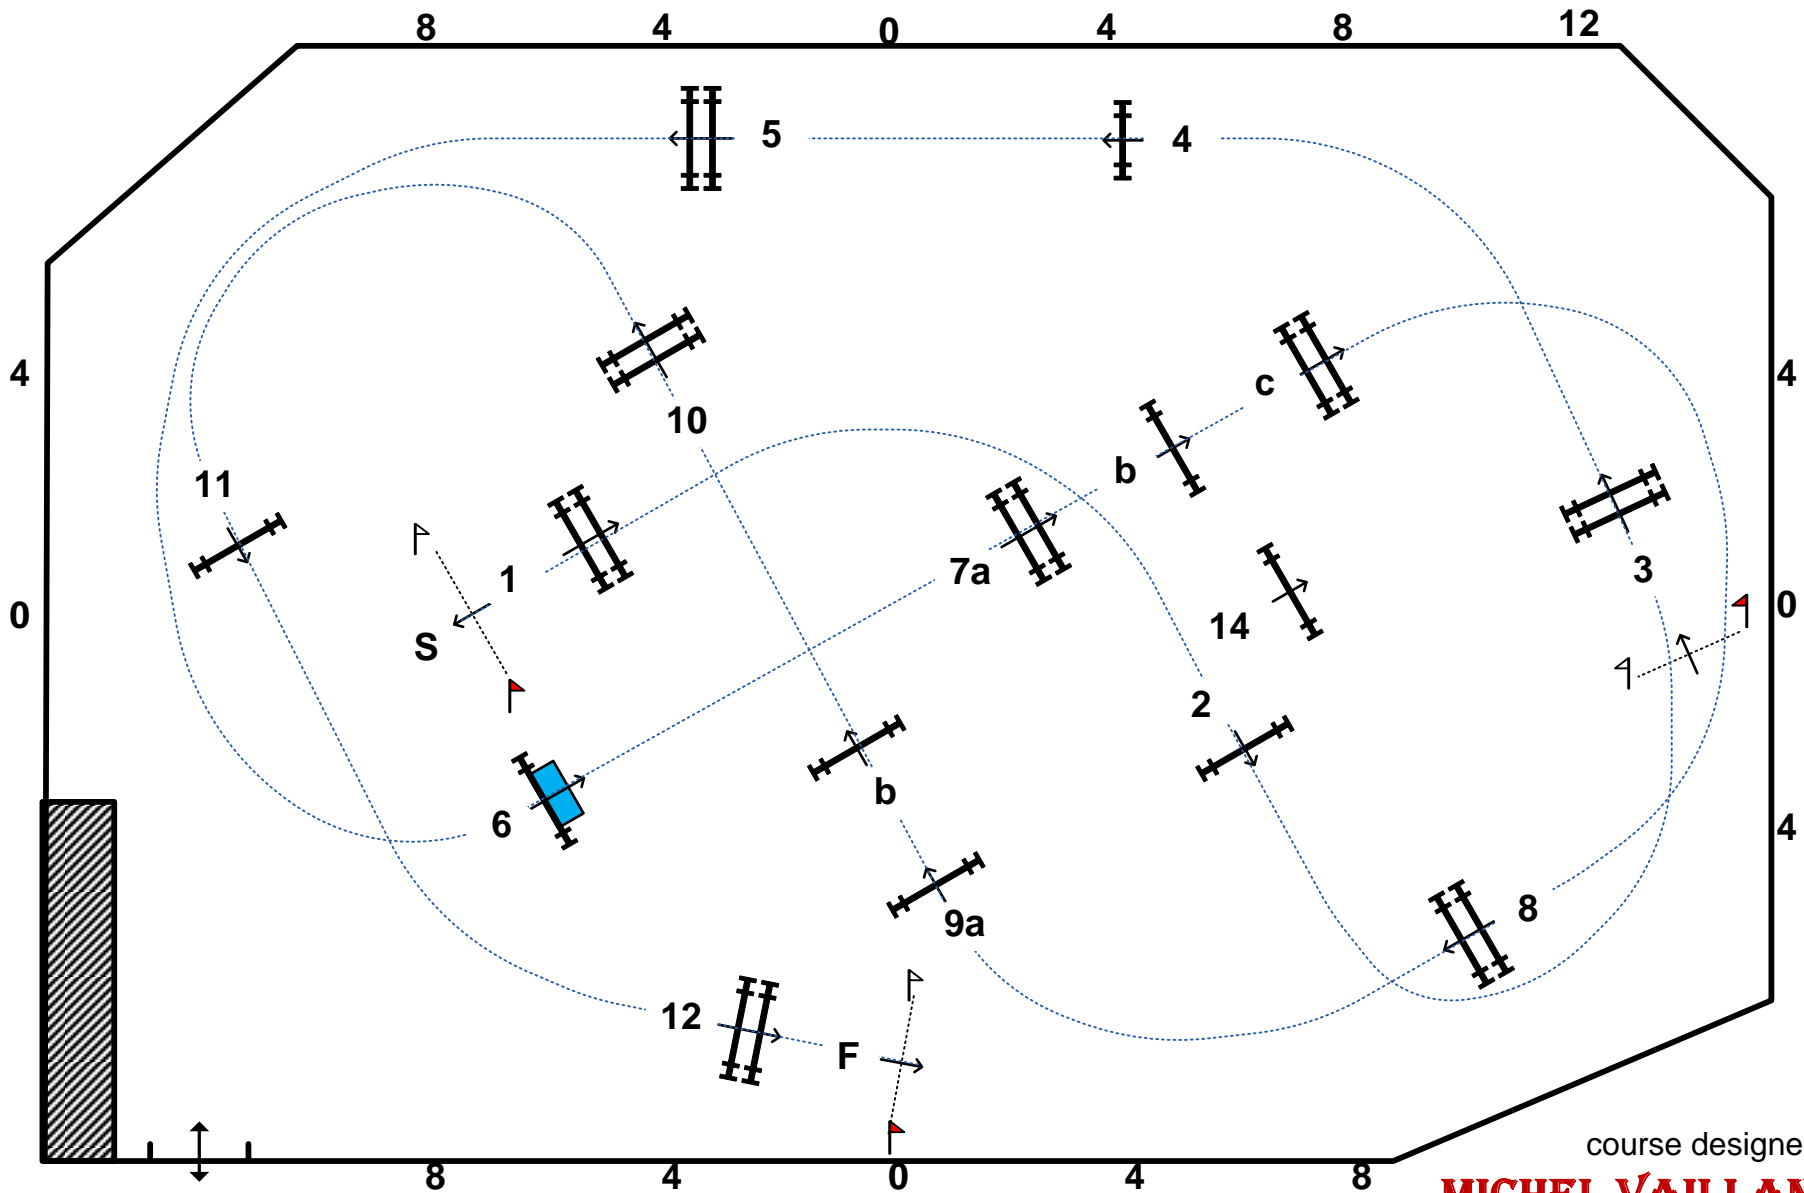

WEF 10 Horseware Ireland CSI 4*

Class: 1030 Medium Am Classic

Class Specifications
 Table: II.2b
 Format: Jump-Off Now
 Height: 1.35

Speed: 350 m/min
Length: 460 m
Time Allowed: 79 sec
Time Limit: 158 sec

1st Round: 1-12
Efforts: 15
Closed Efforts:
Options:

Jump-Off: 1,4ab,5,14,9,10
Length: 240 m
Time Allowed: 42 sec
Time Limit: 84 sec

WEF 10 Horseware Ireland CSI 4*

course designer

MICHEL VAILLANCOURT

Class: 1057 AD modified 1045 Adult 36+Classic

Class Specifications

Table: II.2b

Format: Jump-Off Now

Height: 1.15

Speed: 350 m/min

Length: 465 m

Time Allowed: 80 sec

Time Limit: 160 sec