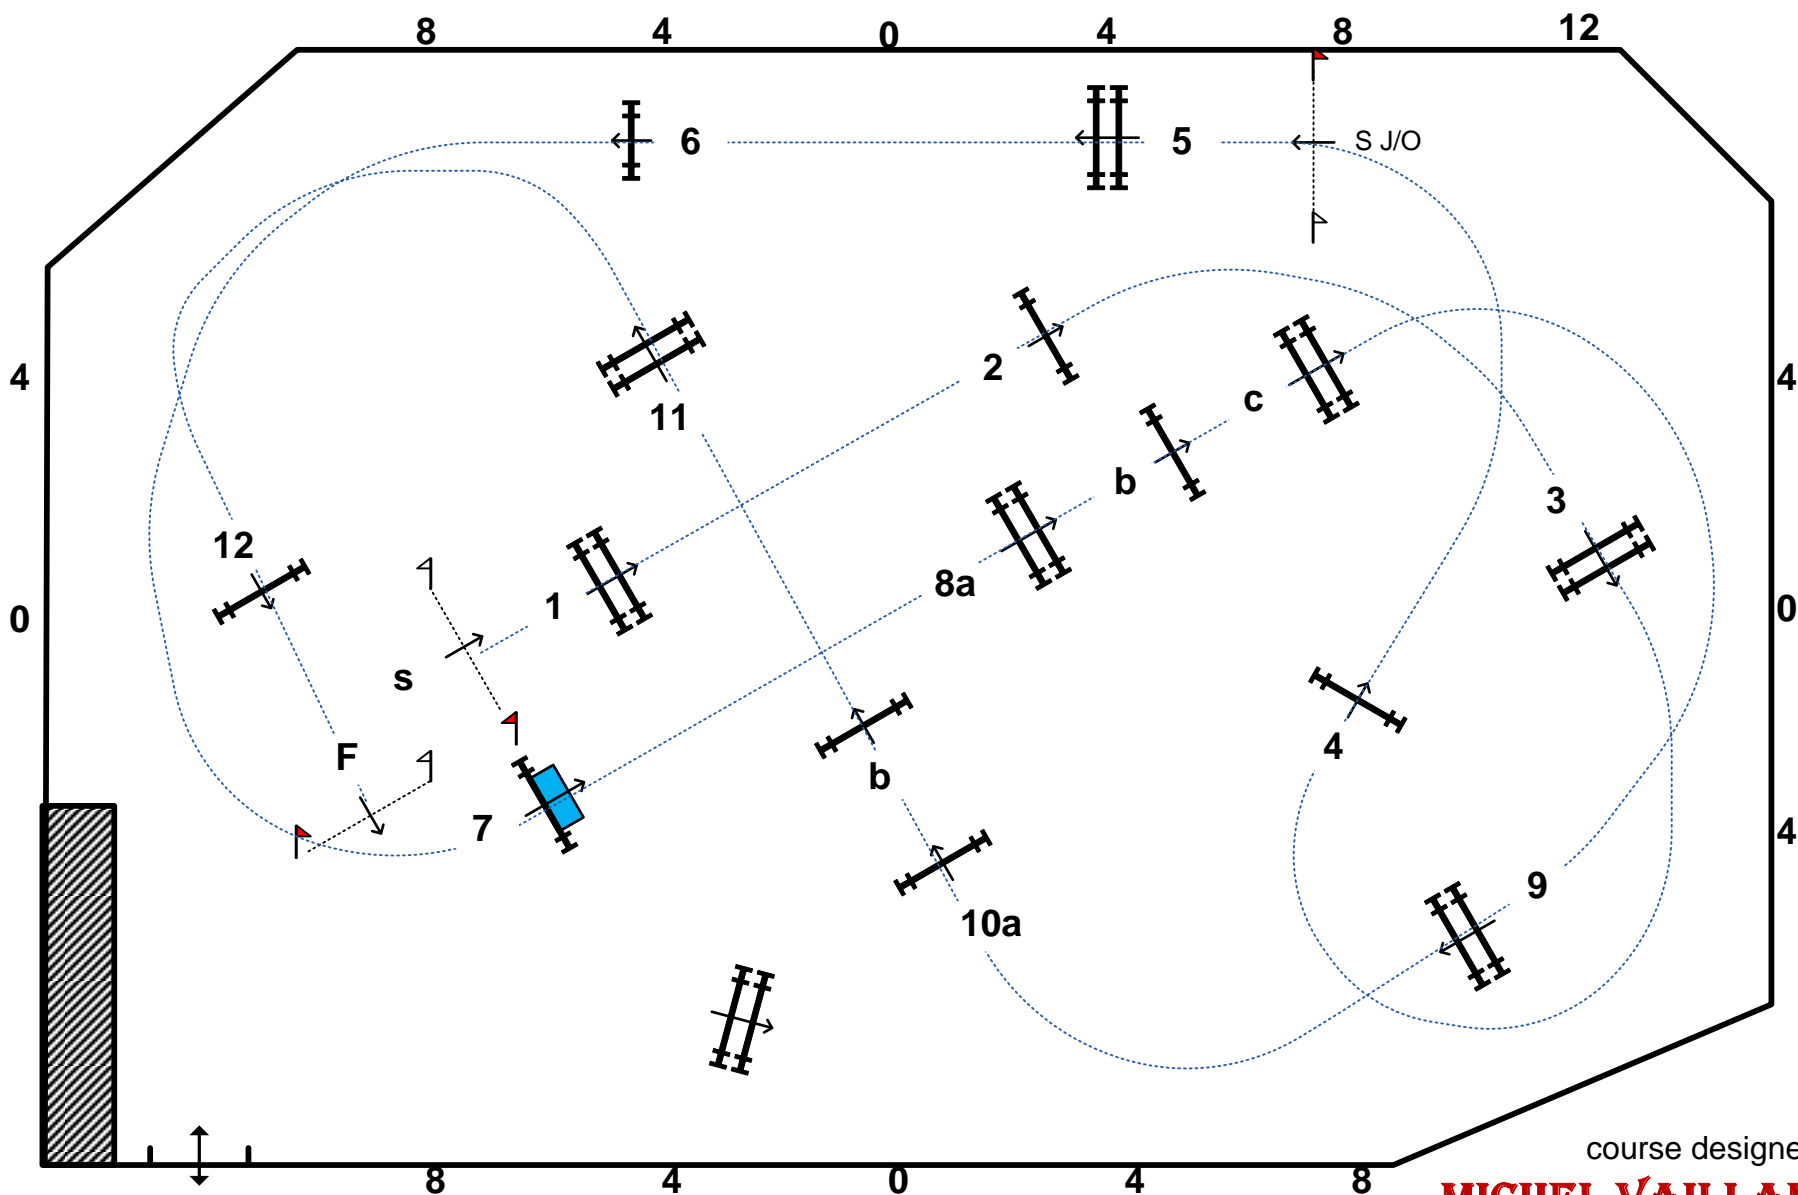

WEF 10 Horseware Ireland CSI 4*

course designer
MICHEL VAILLANCOURT

Class: 1040 Ad 18-35 Classic 1082 Children's 15-17 Classic

Class Specifications
Table: II.2b
Format: Jump-Off Now
Height: 1.15

Speed: 350 m/min
Length: 455 m
Time Allowed: 78 sec
Time Limit: 156 sec

1st Round: 1-12
Efforts: 15
Closed Efforts:
Options:

Jump-Off: 5,4,9,10ab,11,12
Length: 240 m
Time Allowed: 42 sec
Time Limit: 84 sec