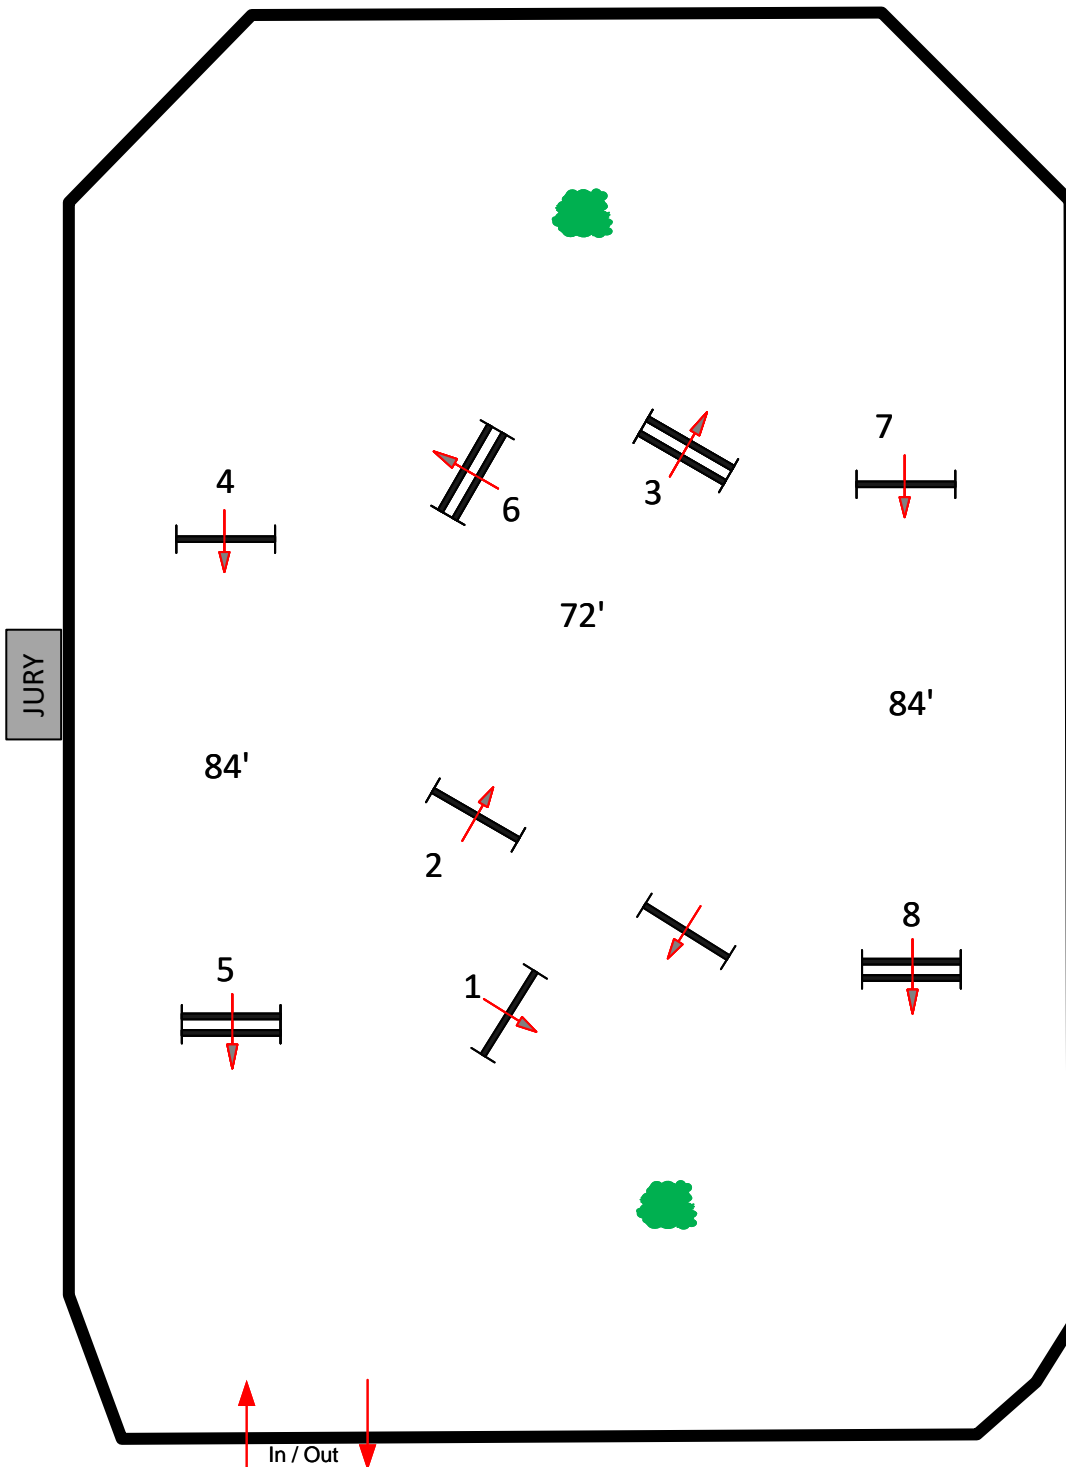

First Hunter
Round
Low Adult
Hunter

Jasen Shelley
Scale 1:35

Winter Equestrian Festival

Sunday, March 19, 2023

Rost Ring

Fences 1-8

Second Hunter
Round
Low Adult
Hunter

Jasen Shelley
Scale 1:35