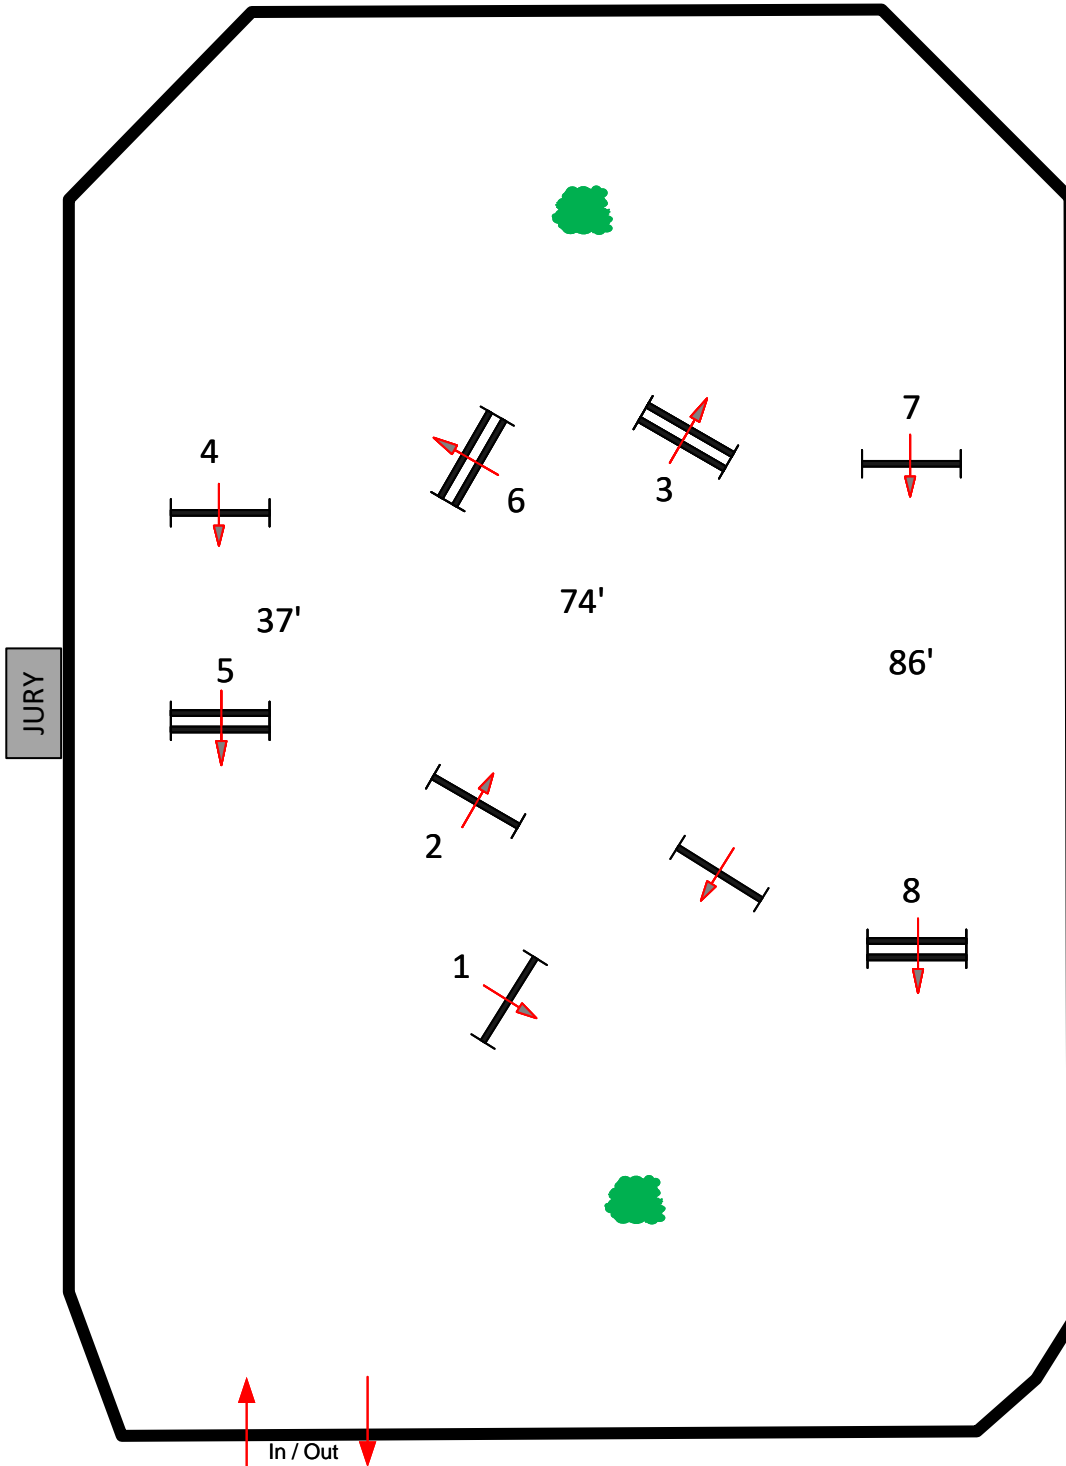

Winter Equestrian Festival

Sunday, March 19, 2023

Rost Ring

Fences 1-8

First Hunter Round

Jasen Shelley
Scale 1:35

Winter Equestrian Festival

Sunday, March 19, 2023

Rost Ring

Fences 1-8

Second Hunter Round

Jasen Shelley
Scale 1:35

Winter Equestrian Festival

Sunday, March 19, 2023

Rost Ring

Fences 1-8

First Hunter
Round
Low Adult
Hunter

Jasen Shelley
Scale 1:35

Winter Equestrian Festival

Sunday, March 19, 2023

Rost Ring

Fences 1-8

Second Hunter
Round
Low Adult
Hunter

Jasen Shelley
Scale 1:35