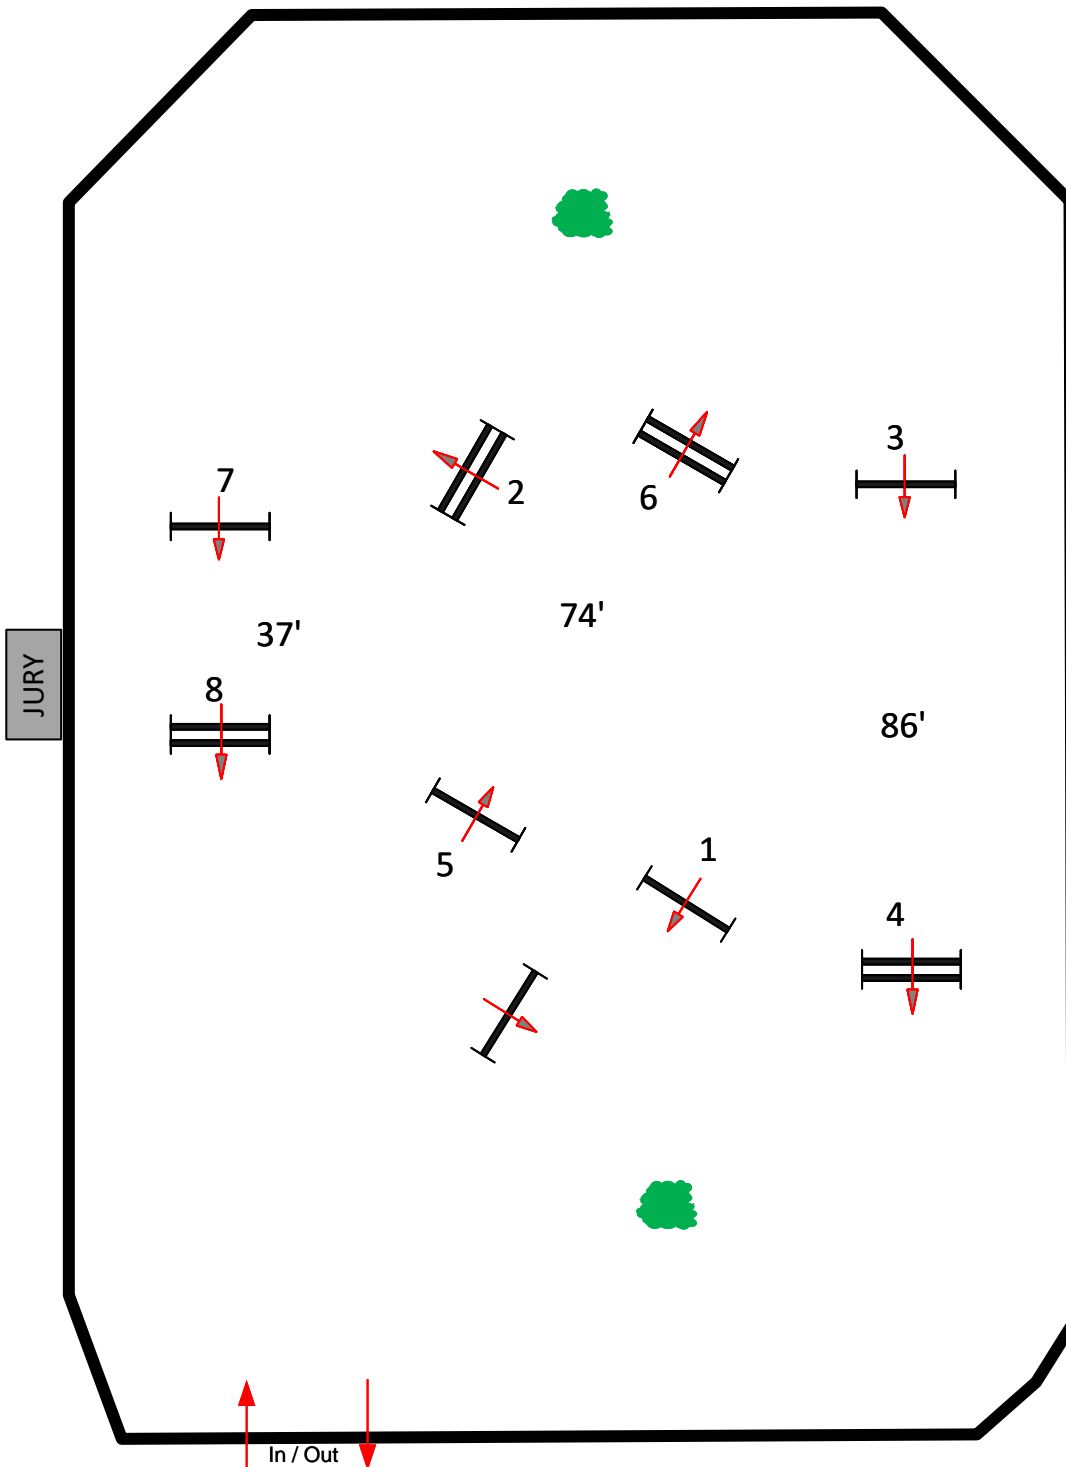

Winter Equestrian Festival

Sunday, March 19, 2023

Rost Ring

Fences 1-8

First Hunter Round

Jasen Shelley
Scale 1:35

Winter Equestrian Festival

Sunday, March 19, 2023

Rost Ring

Fences 1-8

Second Hunter Round

Jasen Shelley
Scale 1:35

Winter Equestrian Festival

Sunday, March 19, 2023

Rost Ring

Fences 1-8

First Hunter
Round
Low Adult
Hunter

Jasen Shelley
Scale 1:35

Winter Equestrian Festival

Sunday, March 19, 2023

Rost Ring

Fences 1-8

Second Hunter
Round
Low Adult
Hunter

Jasen Shelley
Scale 1:35