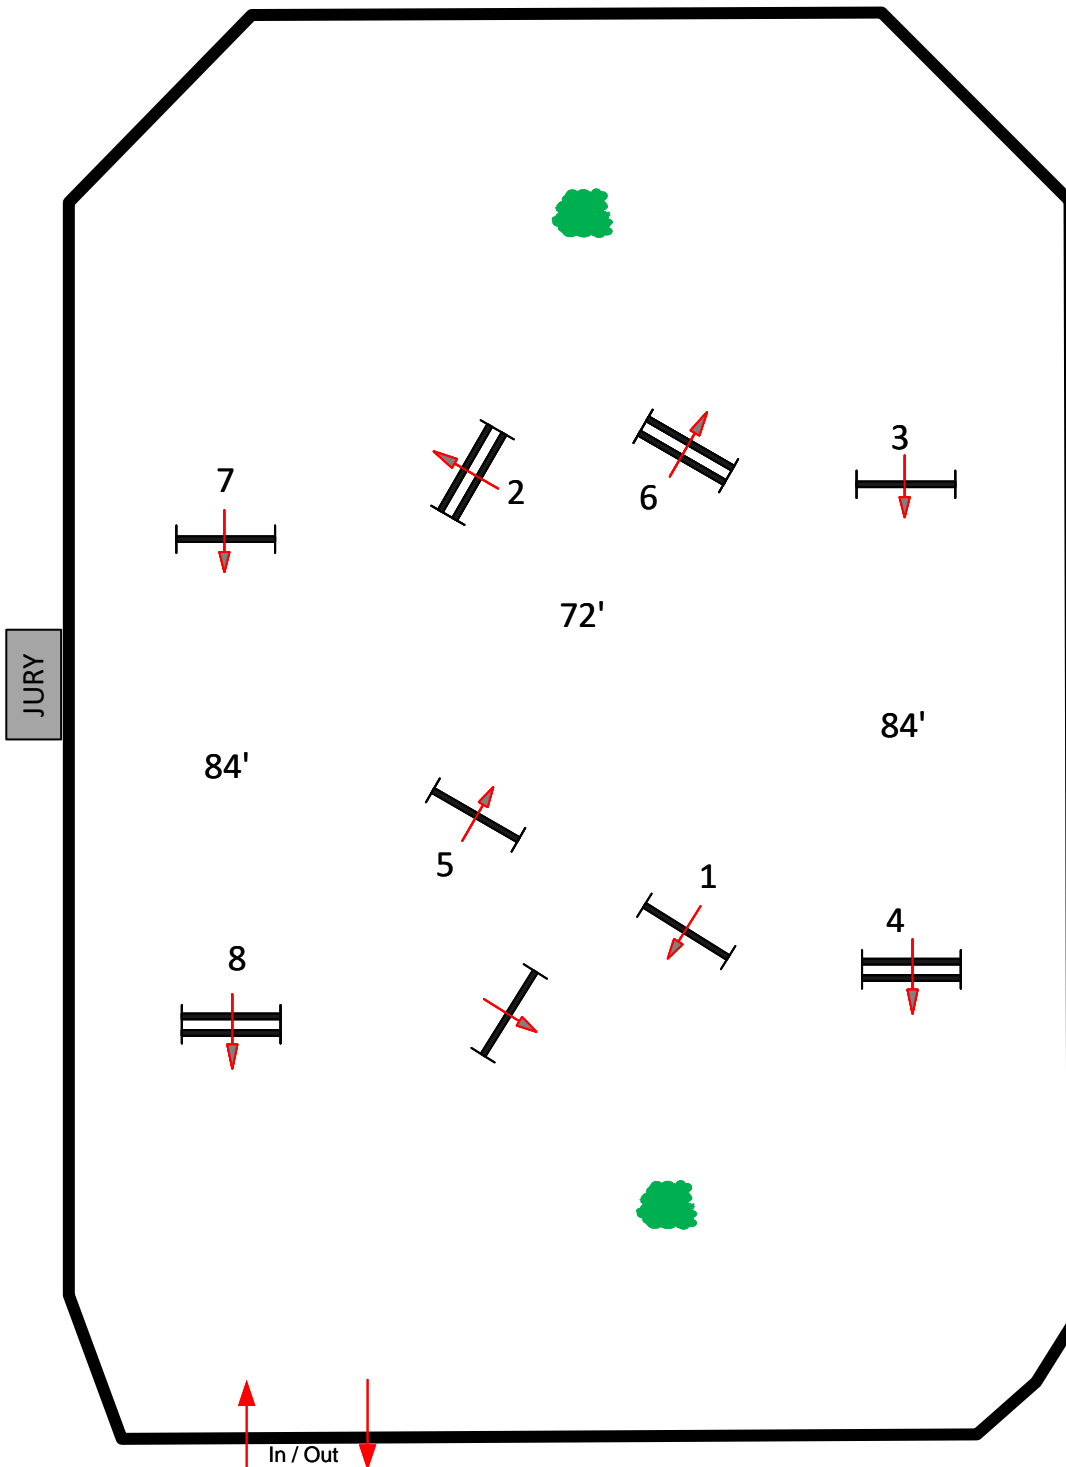

Rost Ring

Fences 1-8

Second Hunter Round

Jasen Shelley
Scale 1:35

Winter Equestrian Festival

Sunday, March 19, 2023

Rost Ring

Fences 1-8

First Hunter
Round
Low Adult
Hunter

Jasen Shelley
Scale 1:35

Winter Equestrian Festival

Sunday, March 19, 2023

Rost Ring

Fences 1-8

Second Hunter
Round
Low Adult
Hunter

Jasen Shelley
Scale 1:35