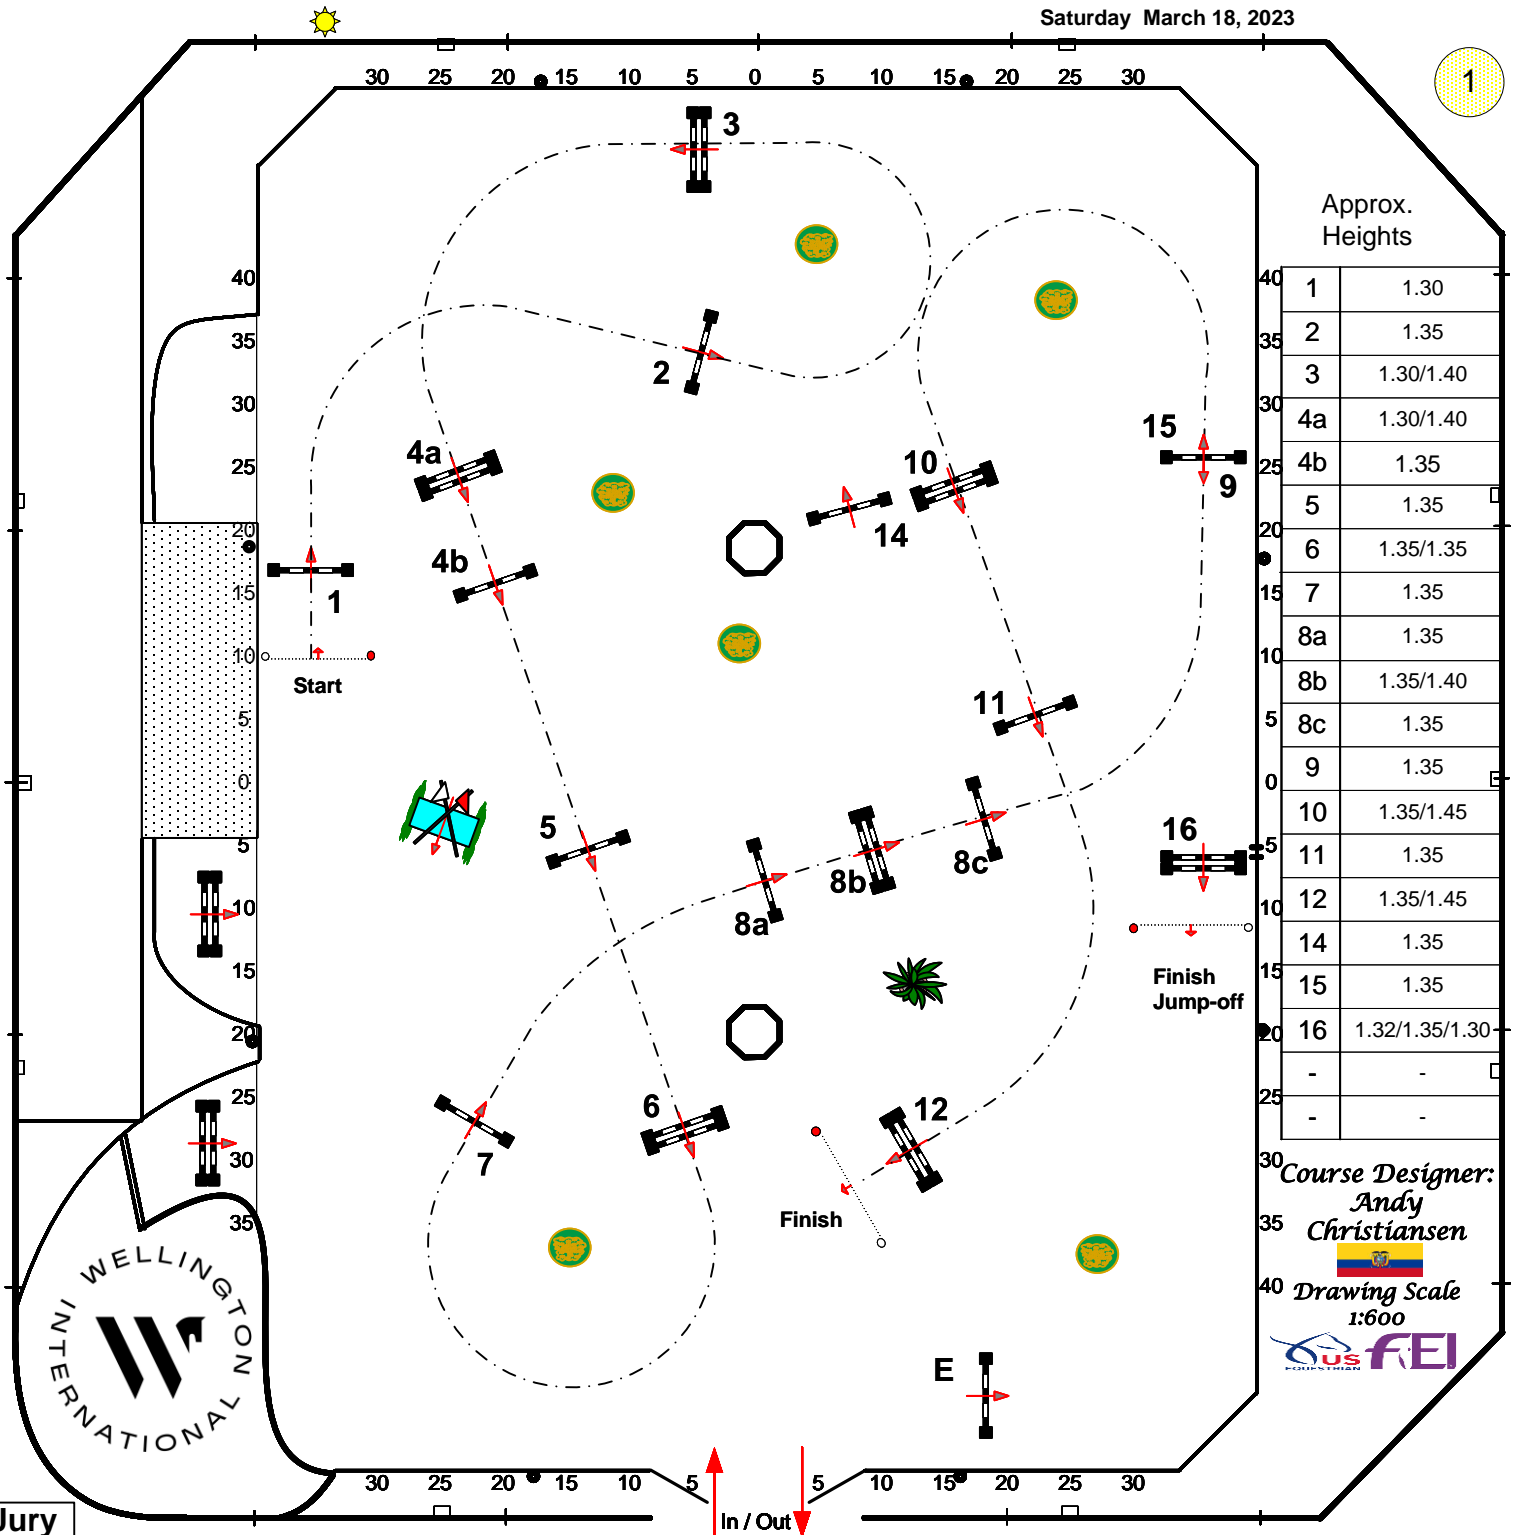

## WEF 10 CSI4\*

1065 NAL Medium Junior Jumper Classic

1-2-3-4ab-14-15-16

Table: II 2b  
National RG:  
FEI RG / Art.  
Height: 1.35 m

Speed: 350 m/min  
Length: m  
Time allowed: sec  
Time limit: sec

Obstacles: 1-12  
Efforts: 15  
Penalty sec:  
Closed combination: 350

Jump Off:  
Length: 265 m  
Time allowed: 46 sec  
Time limit: 92 sec

Saturday March 18, 2023

Approx. Heights

Obstacle	Approx. Heights
1	1.30
2	1.35
3	1.30/1.40
4a	1.30/1.40
4b	1.35
5	1.35
6	1.35/1.35
7	1.35
8a	1.35
8b	1.35/1.40
8c	1.35
9	1.35
10	1.35/1.45
11	1.35
12	1.35/1.45
14	1.35
15	1.35
16	1.32/1.35/1.30
-	-
-	-

Course Designer:  
*Andy Christiansen*  
  
Drawing Scale  
1:600  

Jury