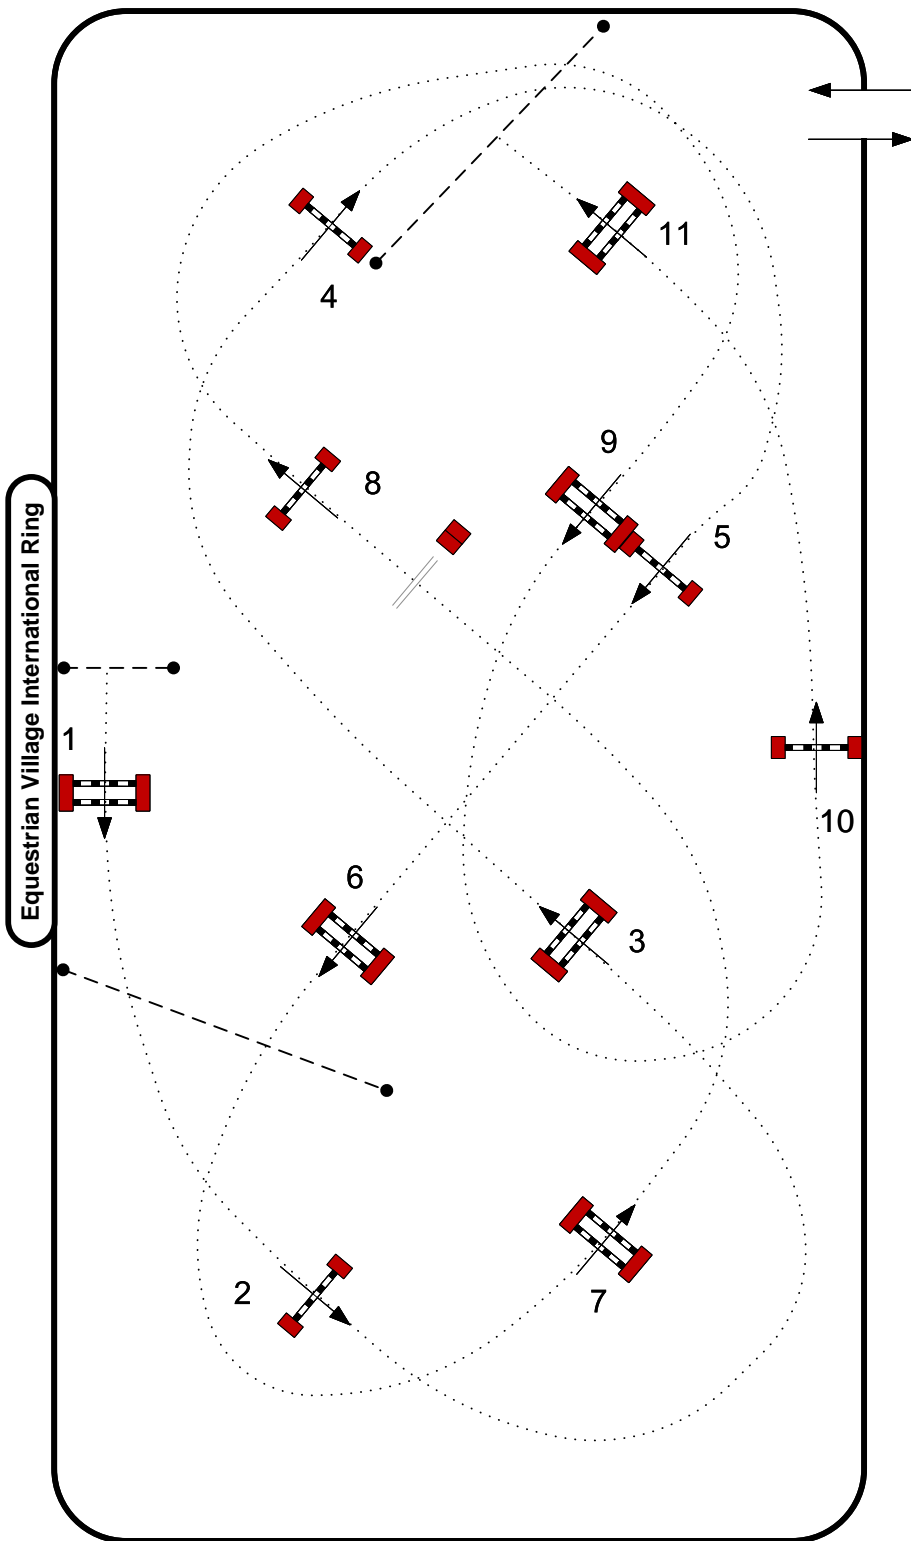

2023 ESP September

Class: 785 - Puddle Jumper (.70-.80m) - Open II2d
797 - Puddle Jumper (.70-.80m) - Jr/Am II2d

Sunday, September 17, 2023

Table: II.2.d
First Round: 1 to 6
Length: 255 Meters
Time Allowed: 44 sec

Jump-off: 7-11
Length: 255 Meters
Time Allowed: 44 Sec

ESP Course Maps

Course Designer: Hector J Loyola (PUR)
FEI Level 3
hectorloyola@gmail.com

Timers: 1-2-3