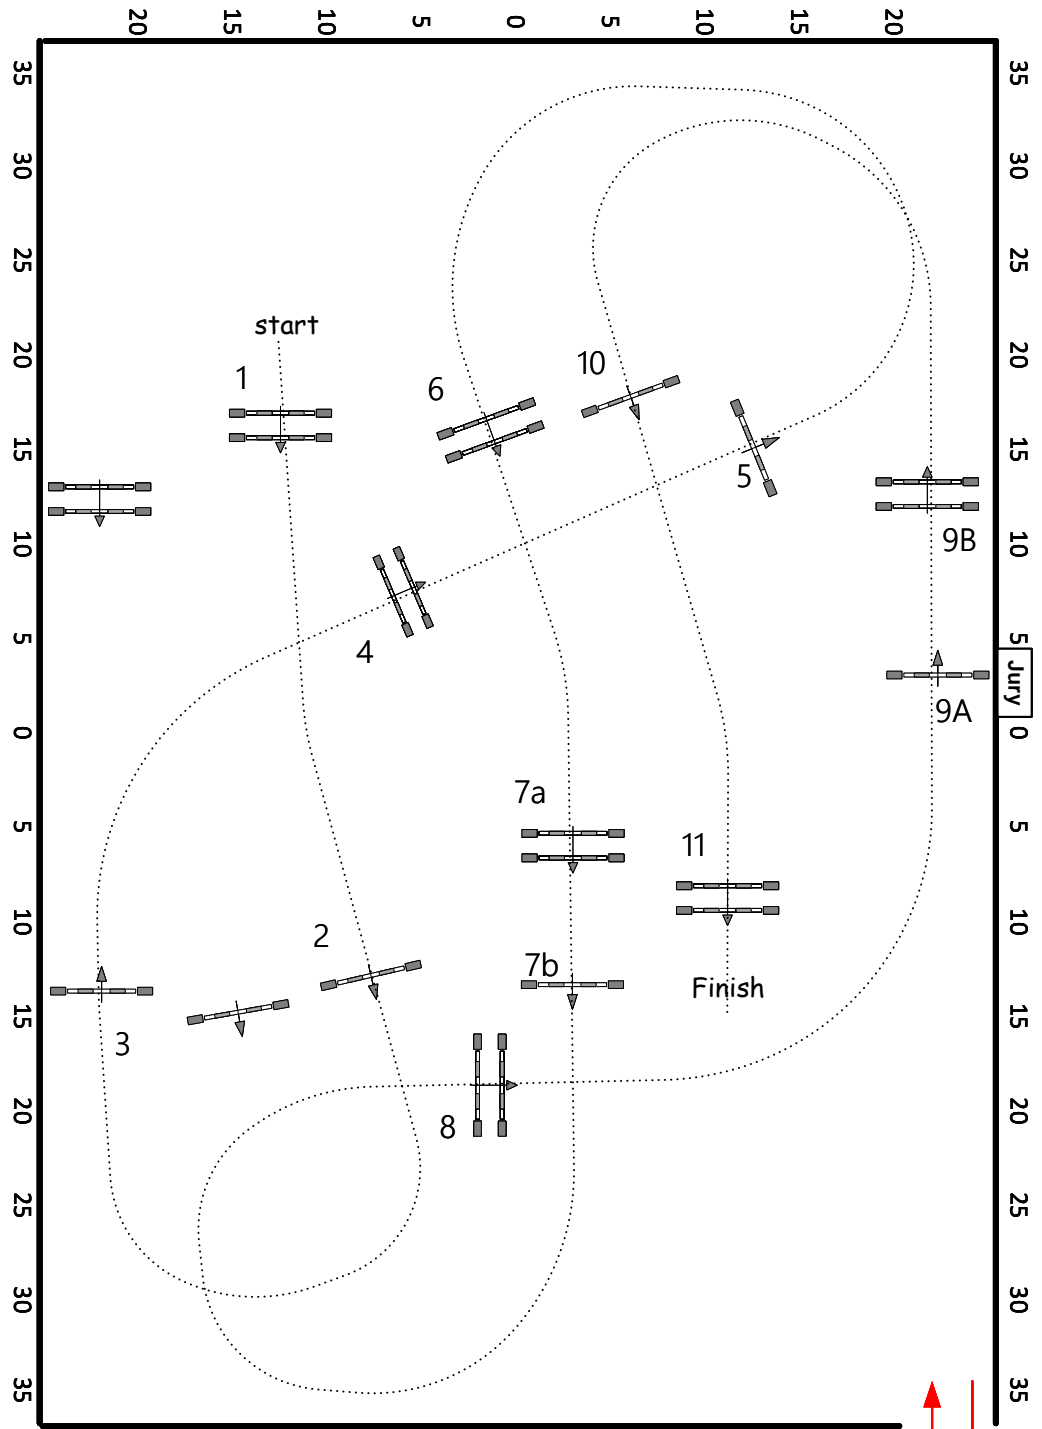

WEF 12 -Rolex CSI 5*/CSI2* WCHR/USEF6* Premier "AA"

Sunday March 31, 2024

3040-ASPCA Maclay

Ring 9

Table:
National RG:
FEI RG / Art.
Height: m

Speed: 350 m/min

Length: 0 m
Time allowed: 0 sec
Time limit: 0 sec

Obstacles: 1-11
Efforts: 13
Penalty sec
Closed combination:

1st Jump-off:
no
Length: 00 m
Time allowed: 0 sec
Time limit: 0 sec

2nd Jump-off:
Length: 0 m
Time allowed: 0 sec
Time limit: 0 sec

CATSY CRUZ

LEVEL 3

Preliminary courses.
Course Designer reserves the right to make changes if
Necessary changes made will be on the course
Plan posted at the ingate board

SCALE 1:400