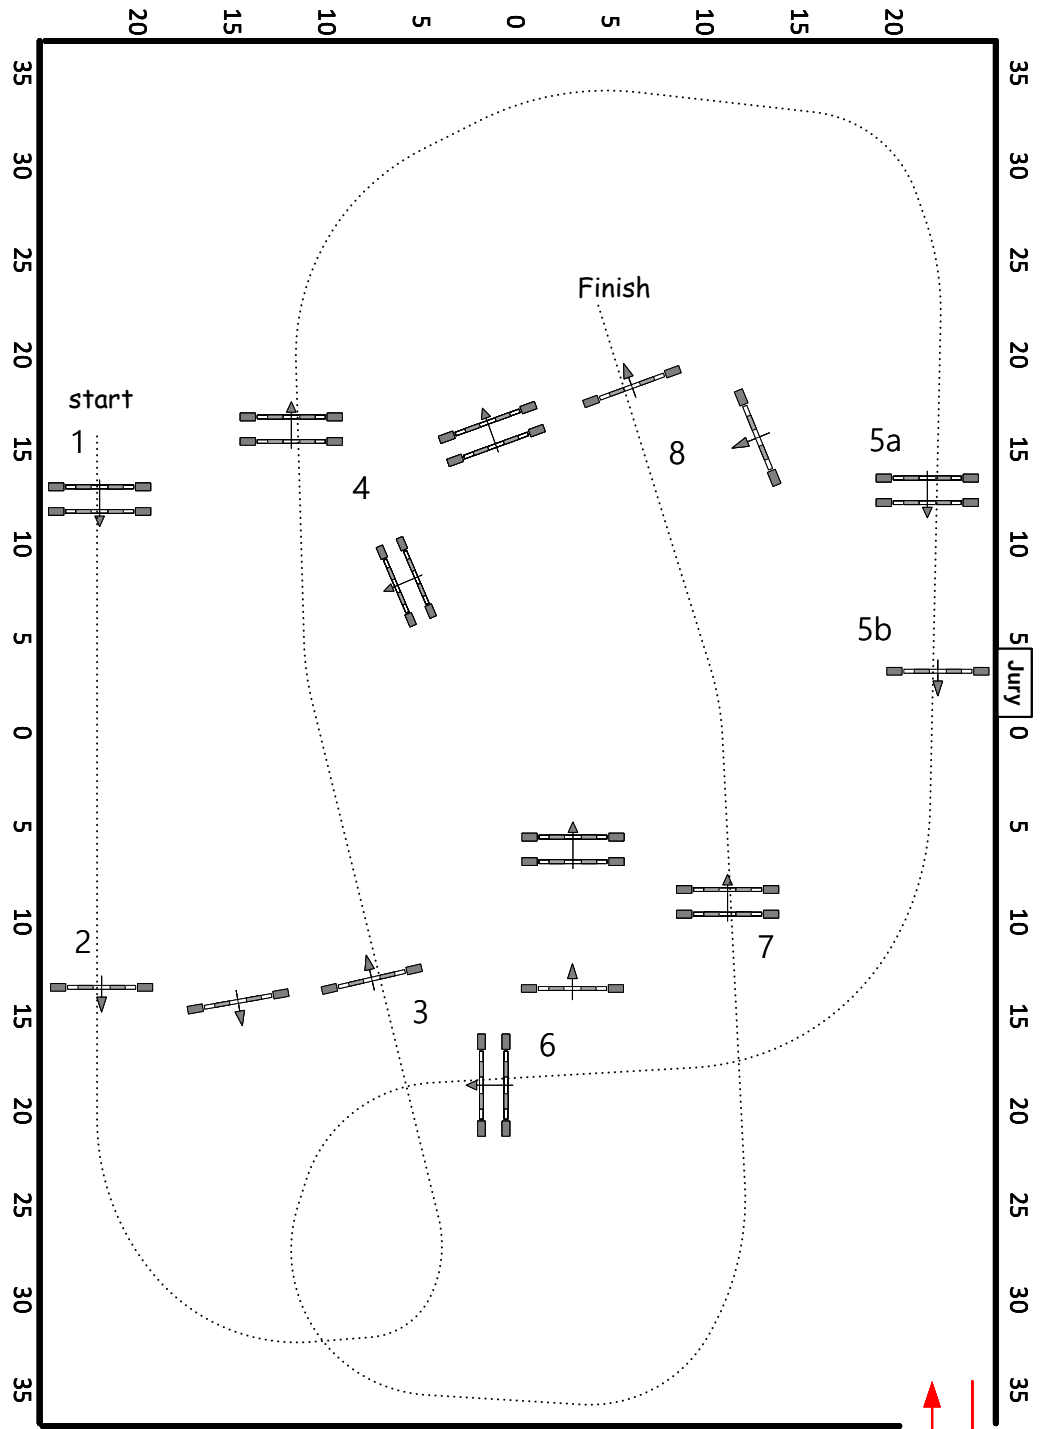

WEF 12 -Rolex CSI 5*/CSI2* WCHR/USEF6* Premier "AA"

Sunday March 31, 2024

3019- Adult amateur equitation

Ring 9

Table:
National RG:
FEI RG / Art.
Height: m

Speed: 350 m/min

Length: 0 m
Time allowed: 0 sec
Time limit: 0 sec

Obstacles: 1-8
Efforts: 9
Penalty sec
Closed combination:

1st Jump-off:
no
Length: 00 m
Time allowed: 0 sec
Time limit: 0 sec

2nd Jump-off:
Length: 0 m
Time allowed: 0 sec
Time limit: 0 sec

CATSY CRUZ

LEVEL 3

Preliminary courses.
Course Designer reserves the right to make changes if
Necessary changes made will be on the course
Plan posted at the ingate board

SCALE 1:400