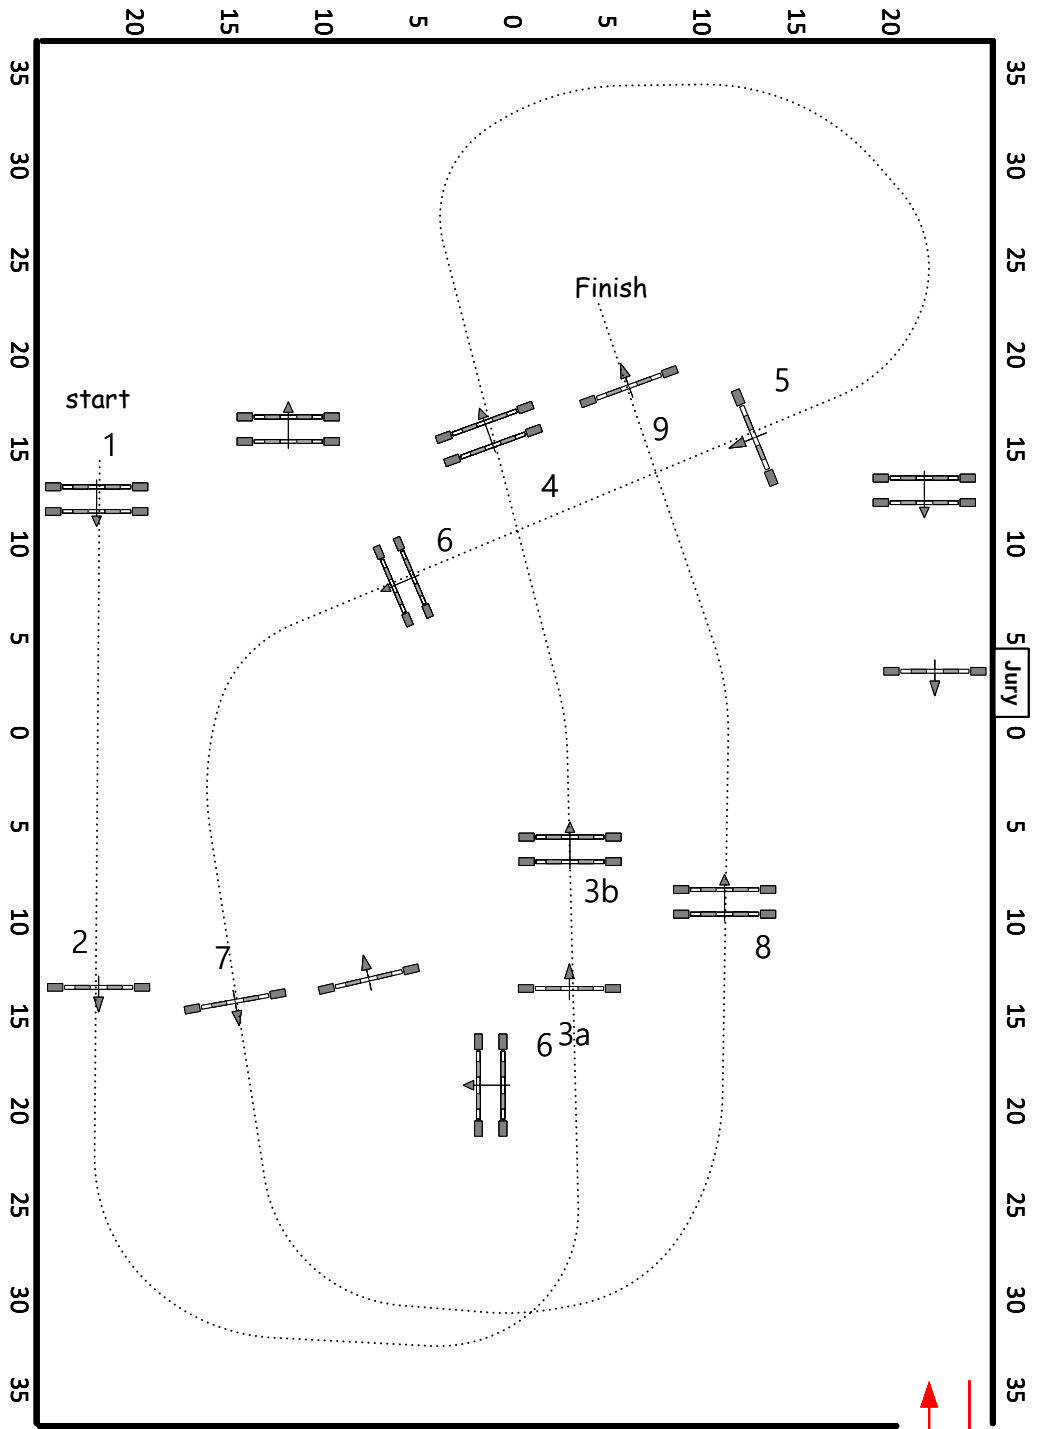

WEF 12 -Rolex CSI 5*/CSI2* WCHR/USEF6* Premier "AA"

Sunday March 31, 2024

3020-Adult Amateur Equitation

Ring 9

Table:
National RG:
FEI RG / Art.
Height: m

Speed: 350 m/min

Length: 0 m
Time allowed: 0 sec
Time limit: 0 sec

Obstacles: 1-9
Efforts: 10
Penalty sec
Closed combination:

1st Jump-off:
no
Length: 00 m
Time allowed: 0 sec
Time limit: 0 sec

2nd Jump-off:
Length: 0 m
Time allowed: 0 sec
Time limit: 0 sec

CATSY CRUZ

LEVEL 3

Preliminary courses.
Course Designer reserves the right to make changes if
Necessary changes made will be on the course
Plan posted at the ingate board

SCALE 1:400