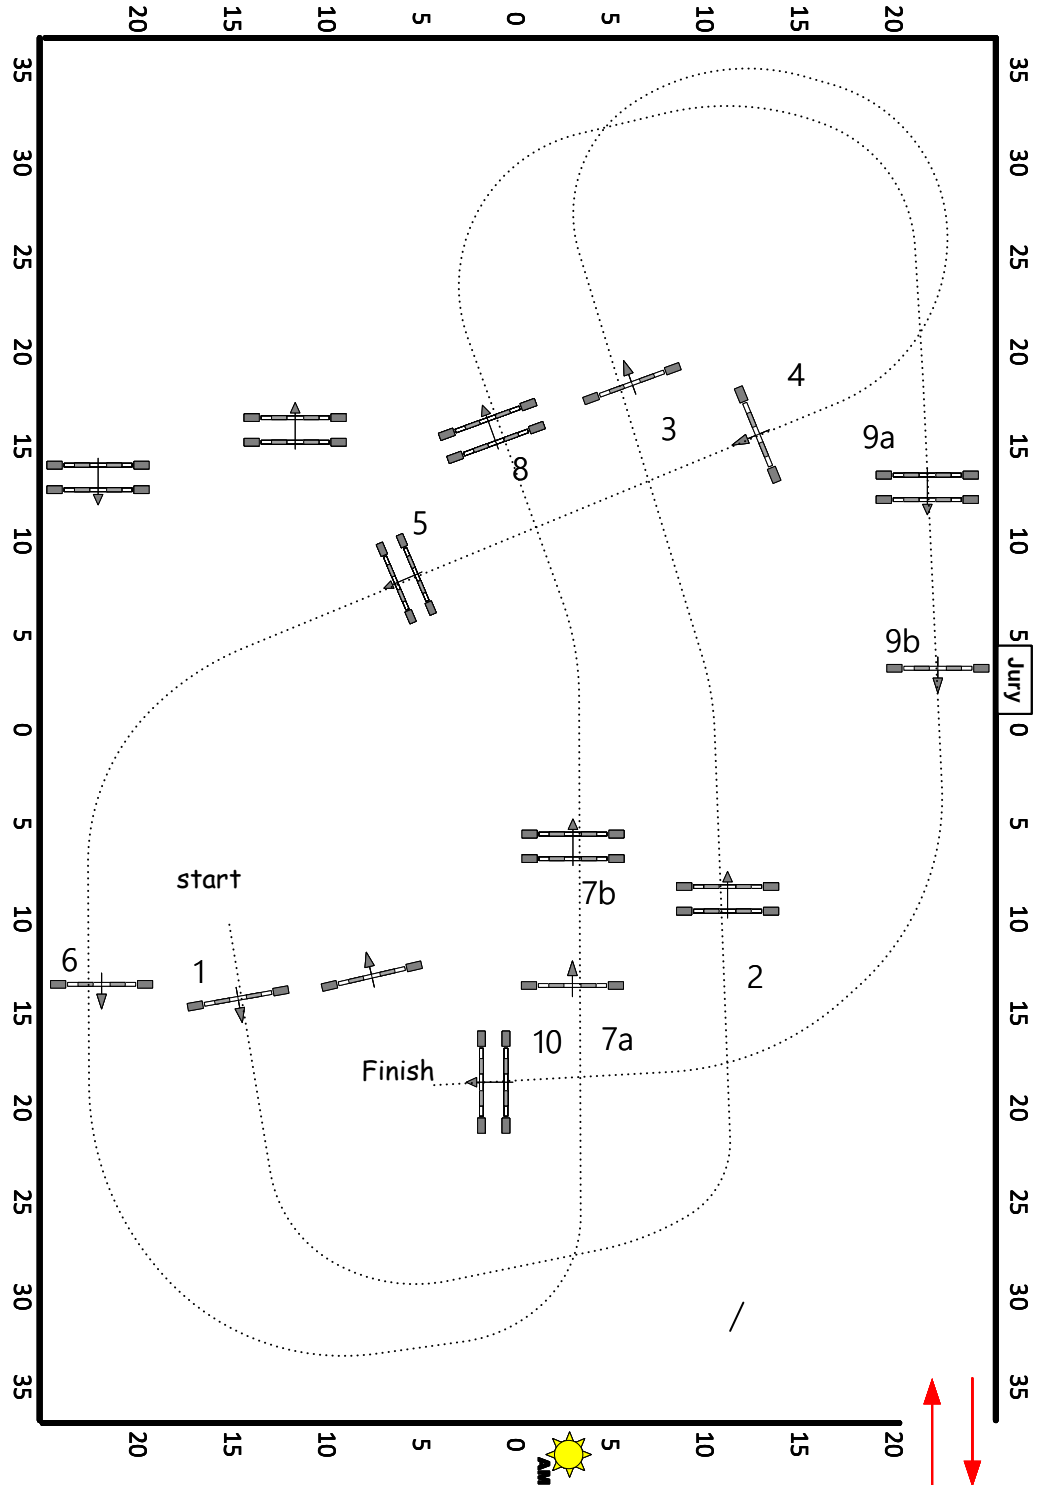

SCALE 1:400

WEF 12 -Rolex CSI 5*/CSI2* WCHR/USEF6* Premier "AA"

Sunday March 31, 2024

3094-Adult medal Final

Ring 9

CATSY CRUZ

LEVEL 3

Preliminary courses.
Course Designer reserves the right to make changes if
Necessary changes made will be on the course
Plan posted at the ingate board