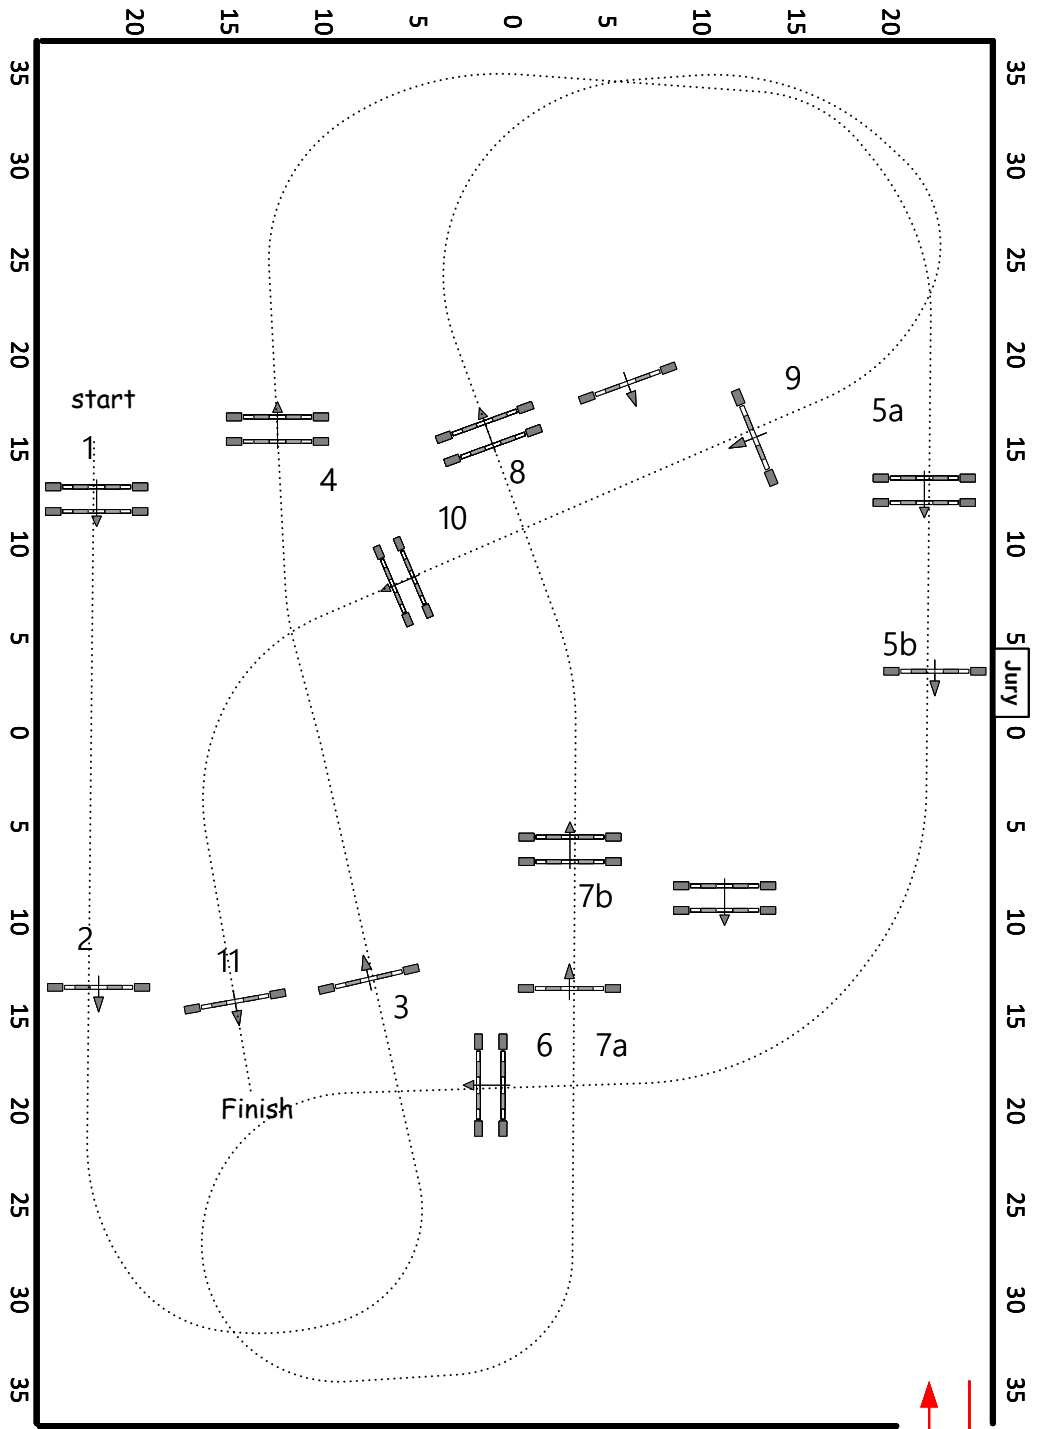

WEF 12 -Rolex CSI 5*/CSI2* WCHR/USEF6* Premier "AA"

Sunday March 31, 2024

3030- USEF Hunter Seat Medal

Ring 9

Table:
National RG:
FEI RG / Art.
Height: m

Speed: 350 m/min

Length: 0 m
Time allowed: 0 sec
Time limit: 0 sec

Obstacles: 1-11
Efforts: 13
Penalty sec
Closed combination:

1st Jump-off:
no
Length: 00 m
Time allowed: 0 sec
Time limit: 0 sec

2nd Jump-off:
Length: 0 m
Time allowed: 0 sec
Time limit: 0 sec

CATSY CRUZ

LEVEL 3

Preliminary courses.
Course Designer reserves the right to make changes if
Necessary changes made will be on the course
Plan posted at the ingate board

SCALE 1:400