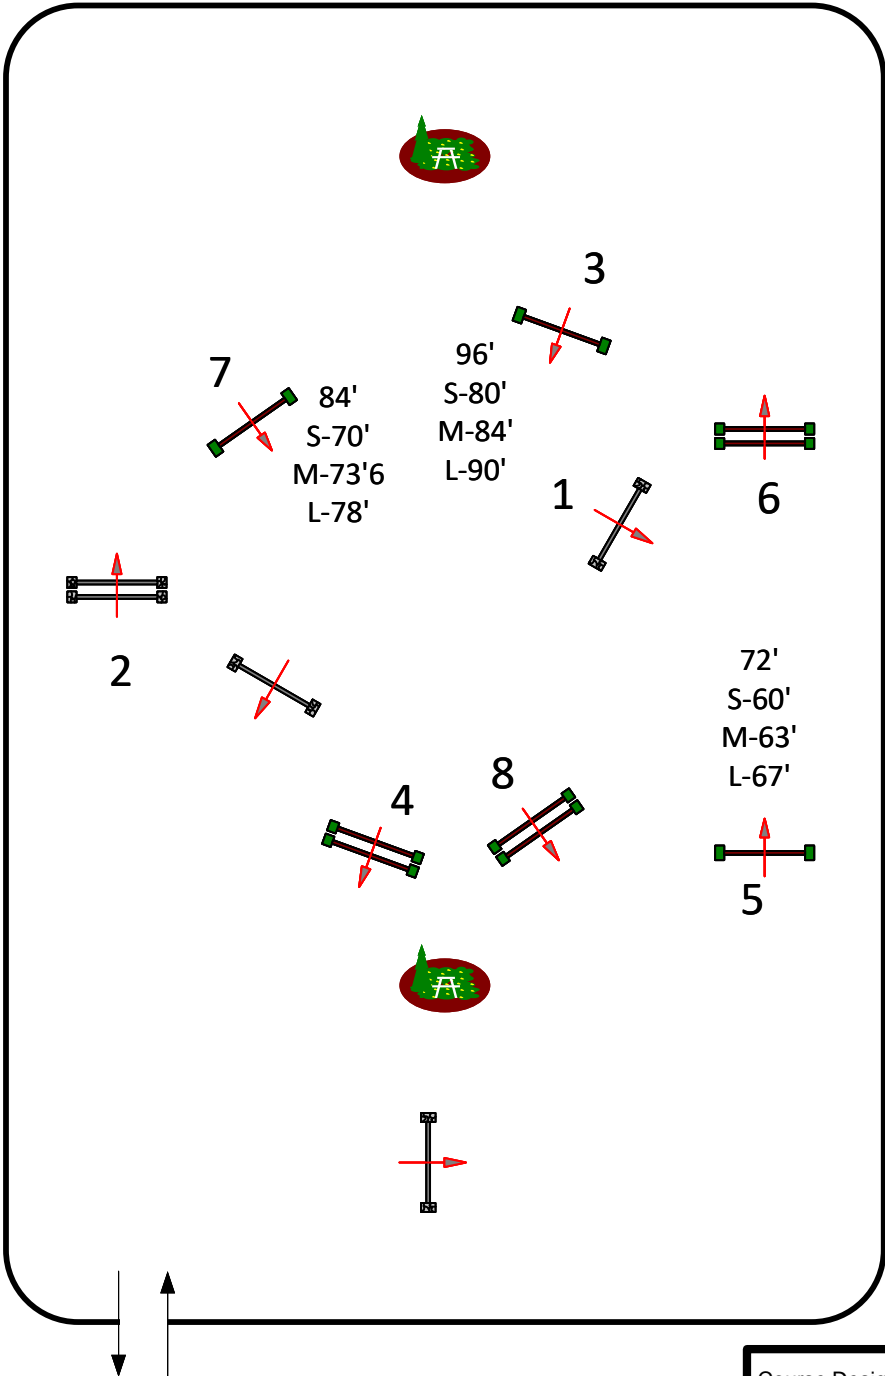

Wellington Equestrian Realty Ring 2

Sunday, September 17, 2023

Second Round & MS Pony
Fences 1-8

Course Designer: Lewis Pack (USA)

DRAWING SCALE: 1":35'

Attention Exhibitors – Please check the actual course board at the ring as courses online may not be immediately updated if a change is made