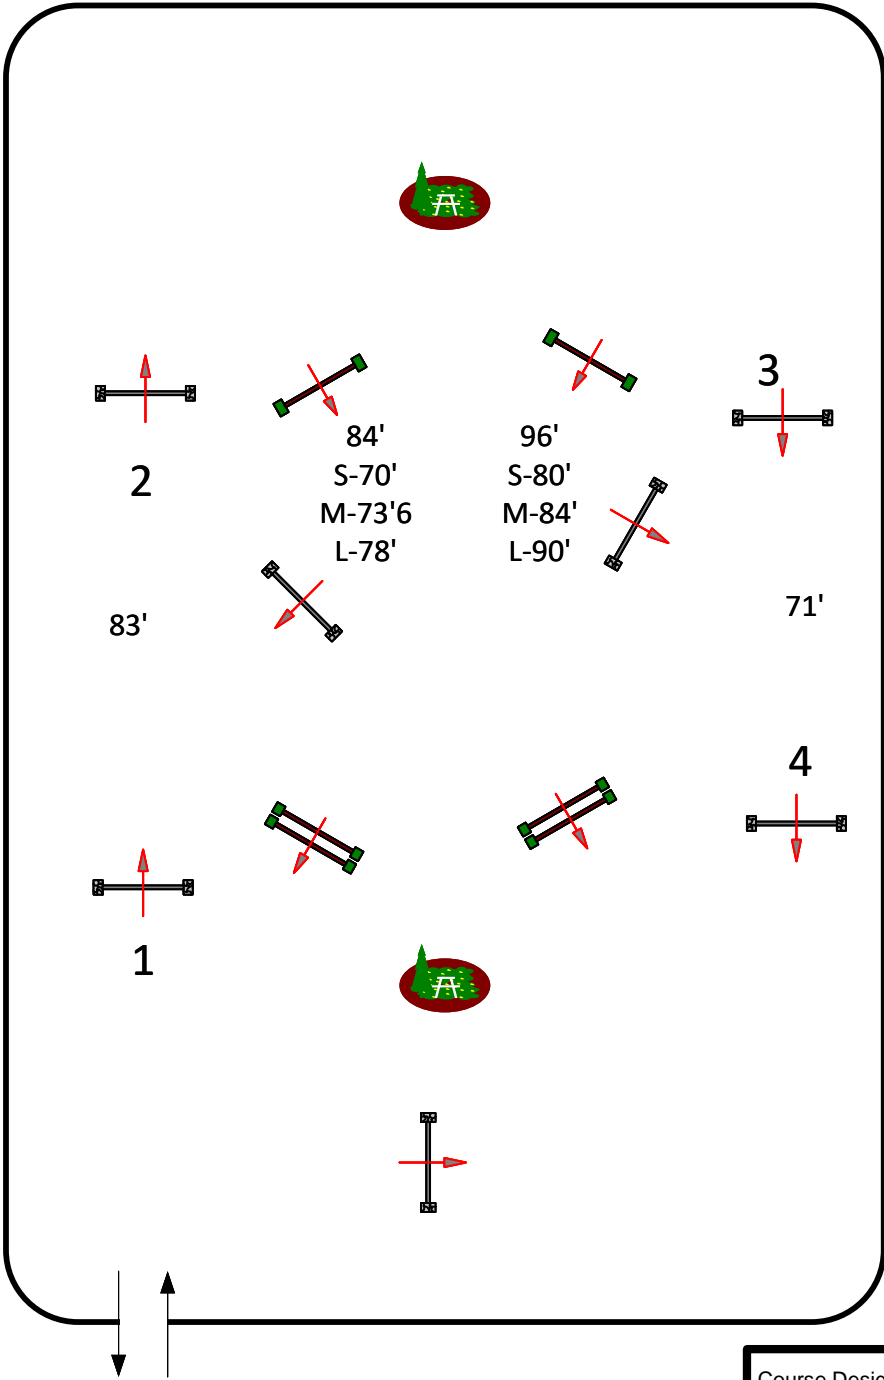

### Crossrail First Round *Fences 1-4*

Judge

Course Designer: Lewis Pack (USA) 

DRAWING SCALE: 1":35'

**\*\*Attention Exhibitors – Please check the actual course board at the ring as courses online may not be immediately updated if a change is made\*\***