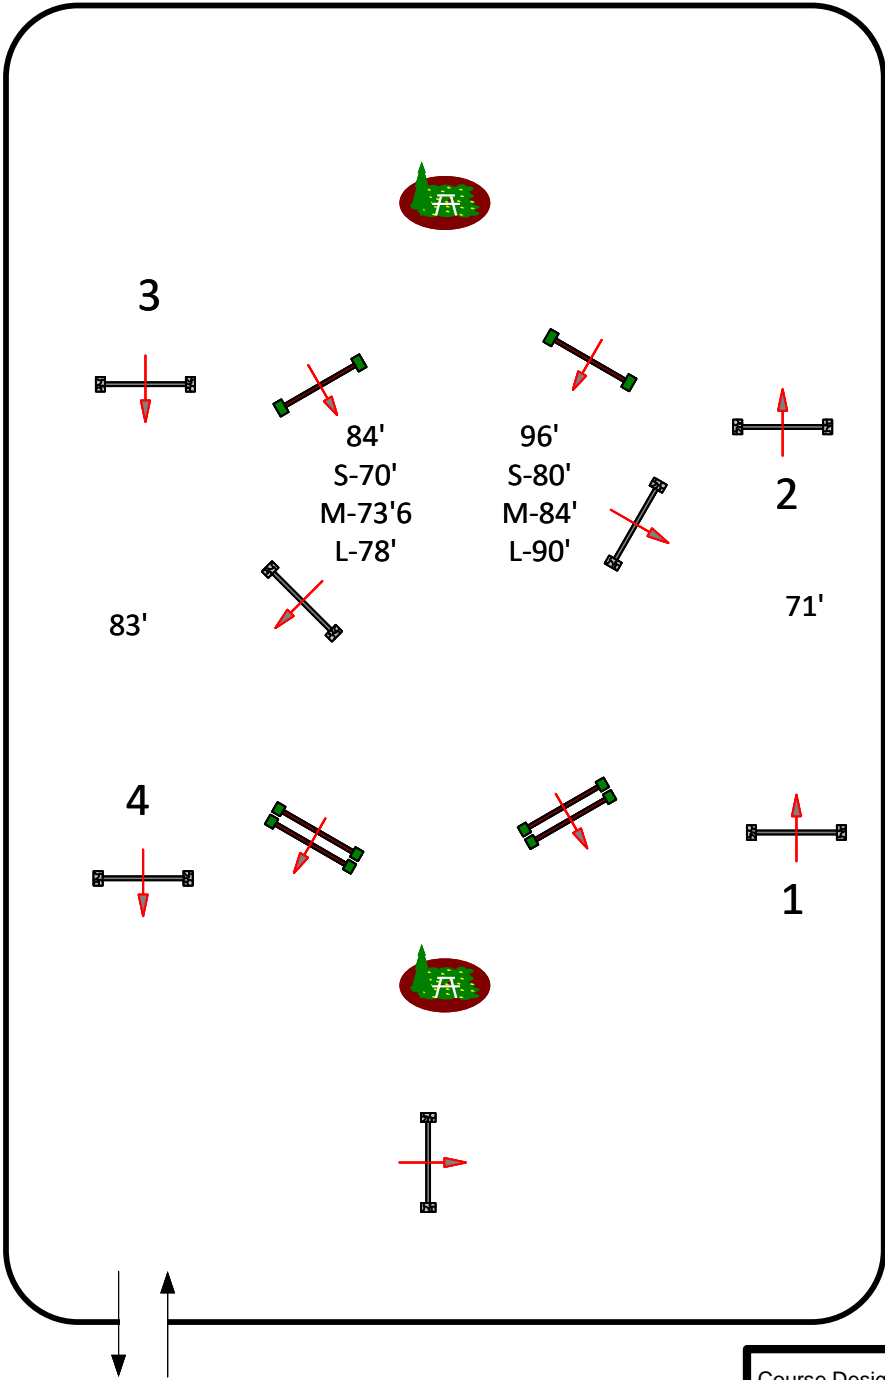

Wellington Equestrian Realty Ring 2

Sunday, September 17, 2023

Crossrail
Warm Up
&
Second
Round
Fences 1-4

Course Designer: Lewis Pack (USA)

DRAWING SCALE: 1":35'

Attention Exhibitors – Please check the actual course board at the ring as courses online may not be immediately updated if a change is made