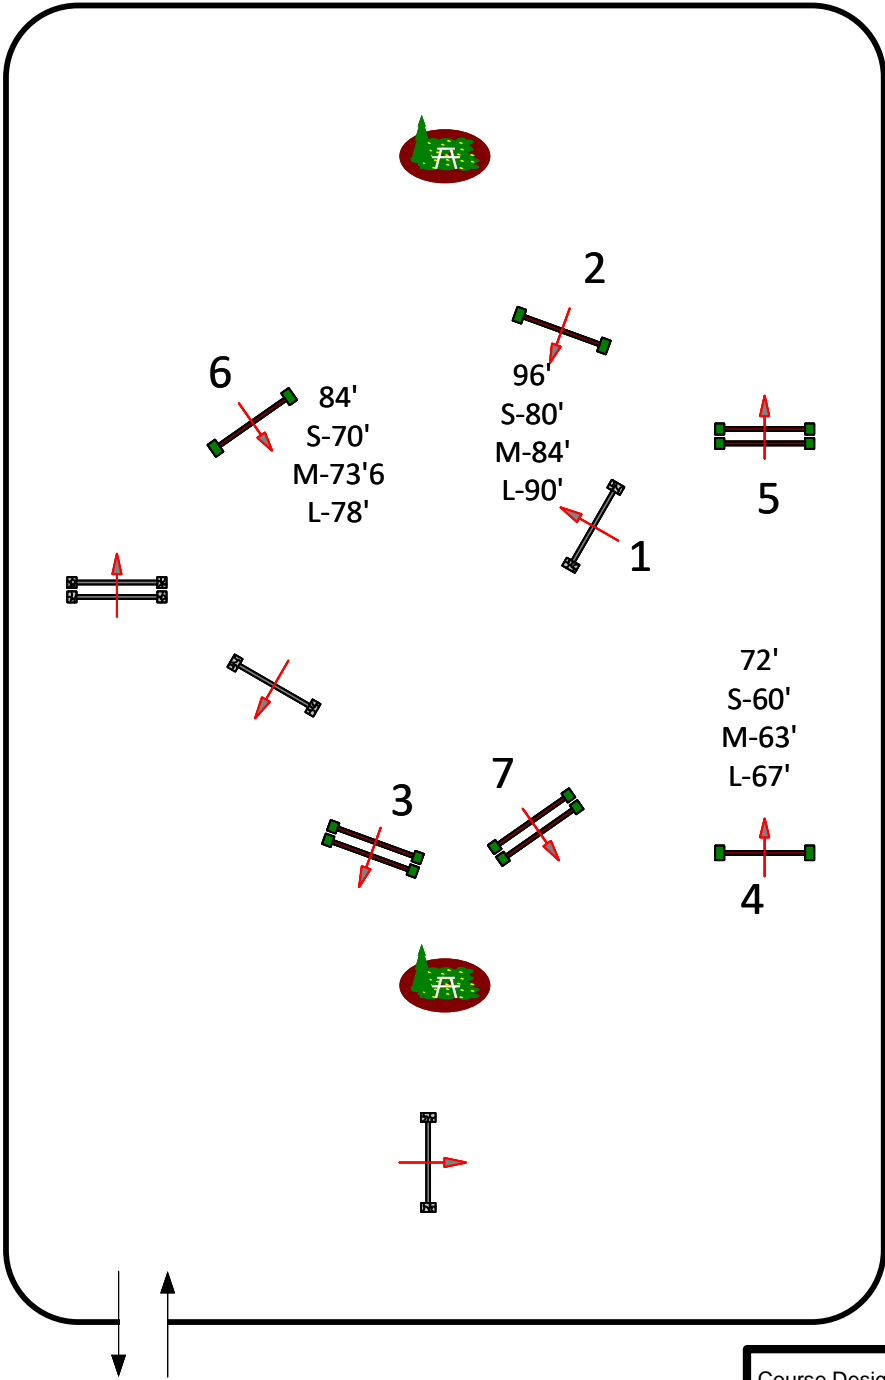

Wellington Equestrian Realty Ring 2

Sunday, September 17, 2023

Schooling/
Warm Up
Fences 1-7

Course Designer: Lewis Pack (USA)

DRAWING SCALE: 1":35'

Attention Exhibitors – Please check the actual course board at the ring as courses online may not be immediately updated if a change is made