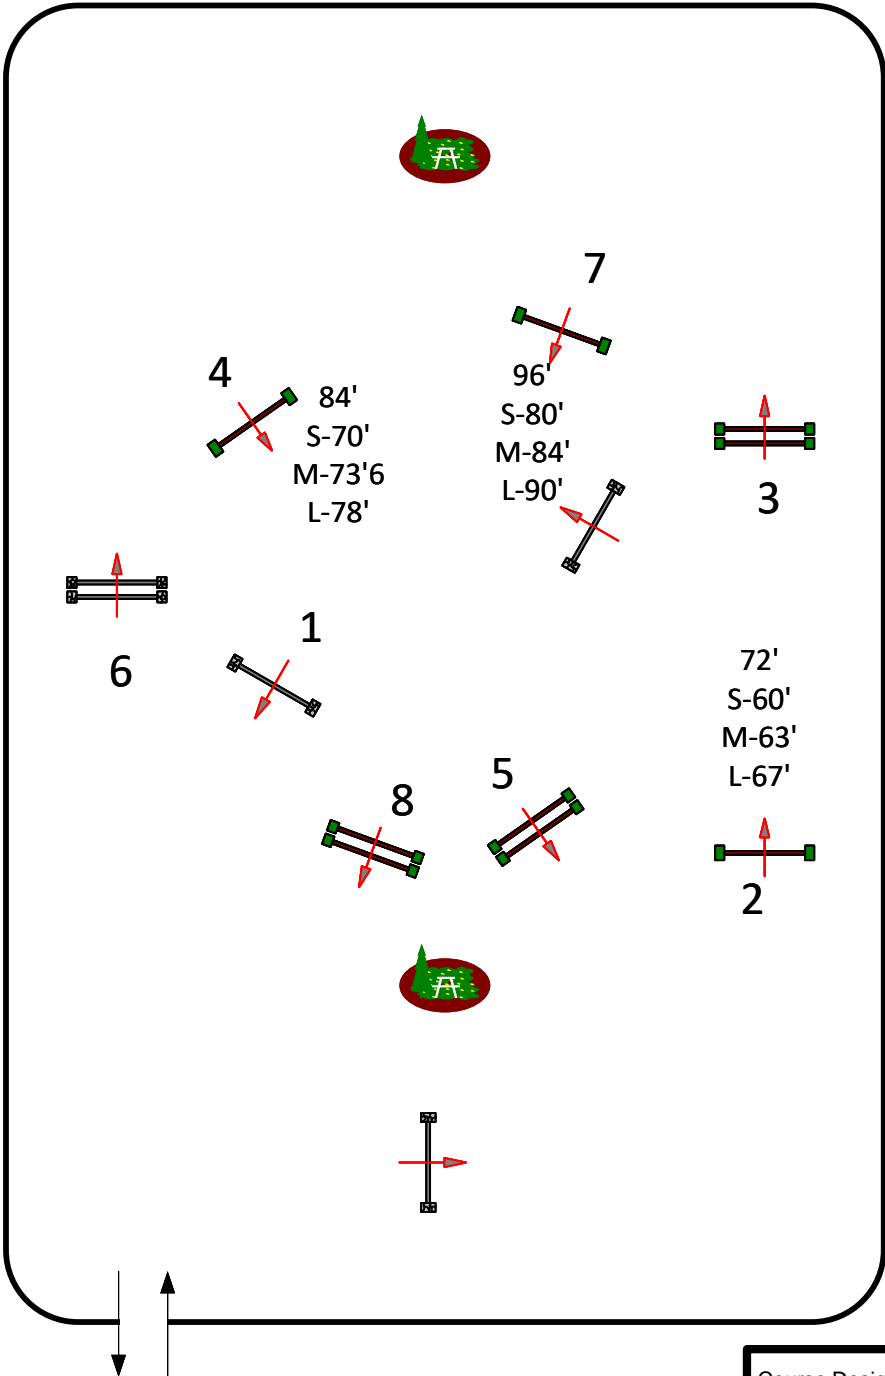

Wellington Equestrian Realty Ring 2

Sunday, September 17, 2023

First Round
Fences 1-8

Course Designer: Lewis Pack (USA)

DRAWING SCALE: 1":35'

Attention Exhibitors – Please check the actual course board at the ring as courses online may not be immediately updated if a change is made