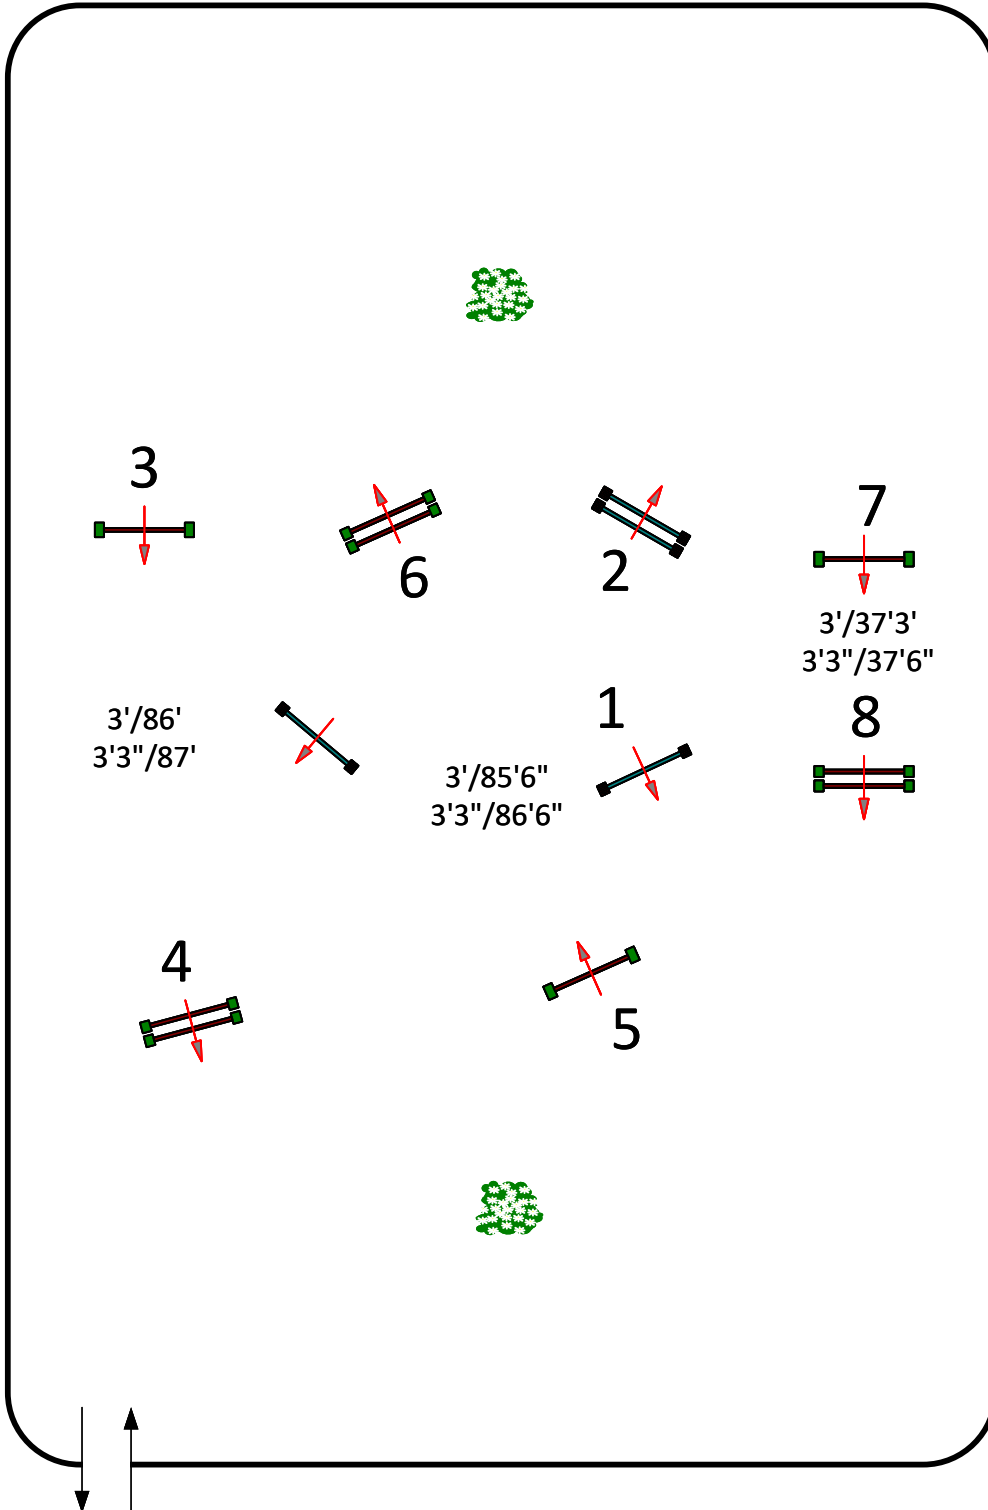

2024 WELLINGTON INTERNATIONAL WEF 12

ROST ARENA

Sunday, March 31, 2024

FIRST LOW ADULT HUNTER 2'6"

FENCES 1-8

Course Designer
Tommy Brawley
FEI Level 2

2024 WELLINGTON INTERNATIONAL WEF 12

ROST ARENA

Sunday, March 31, 2024

SECOND LOW ADULT HUNTER 2'6"

FENCES 1-8

Course Designer
Tommy Brawley
FEI Level 2

2024 WELLINGTON INTERNATIONAL WEF 12

ROST ARENA

Sunday, March 31, 2024

**FIRST
HUNTER**

**ADULT & JR.
HUNTERS**

3' AND 3/3"

FENCES 1-8

Course Designer
Tommy Brawley
FEI Level 2

2024 WELLINGTON INTERNATIONAL WEF 12

ROST ARENA

Sunday, March 31, 2024

**SECOND
HUNTER**

**ADULT & JR.
HUNTERS**

3' AND 3/3"

FENCES 1-8

Course Designer
Tommy Brawley
FEI Level 2