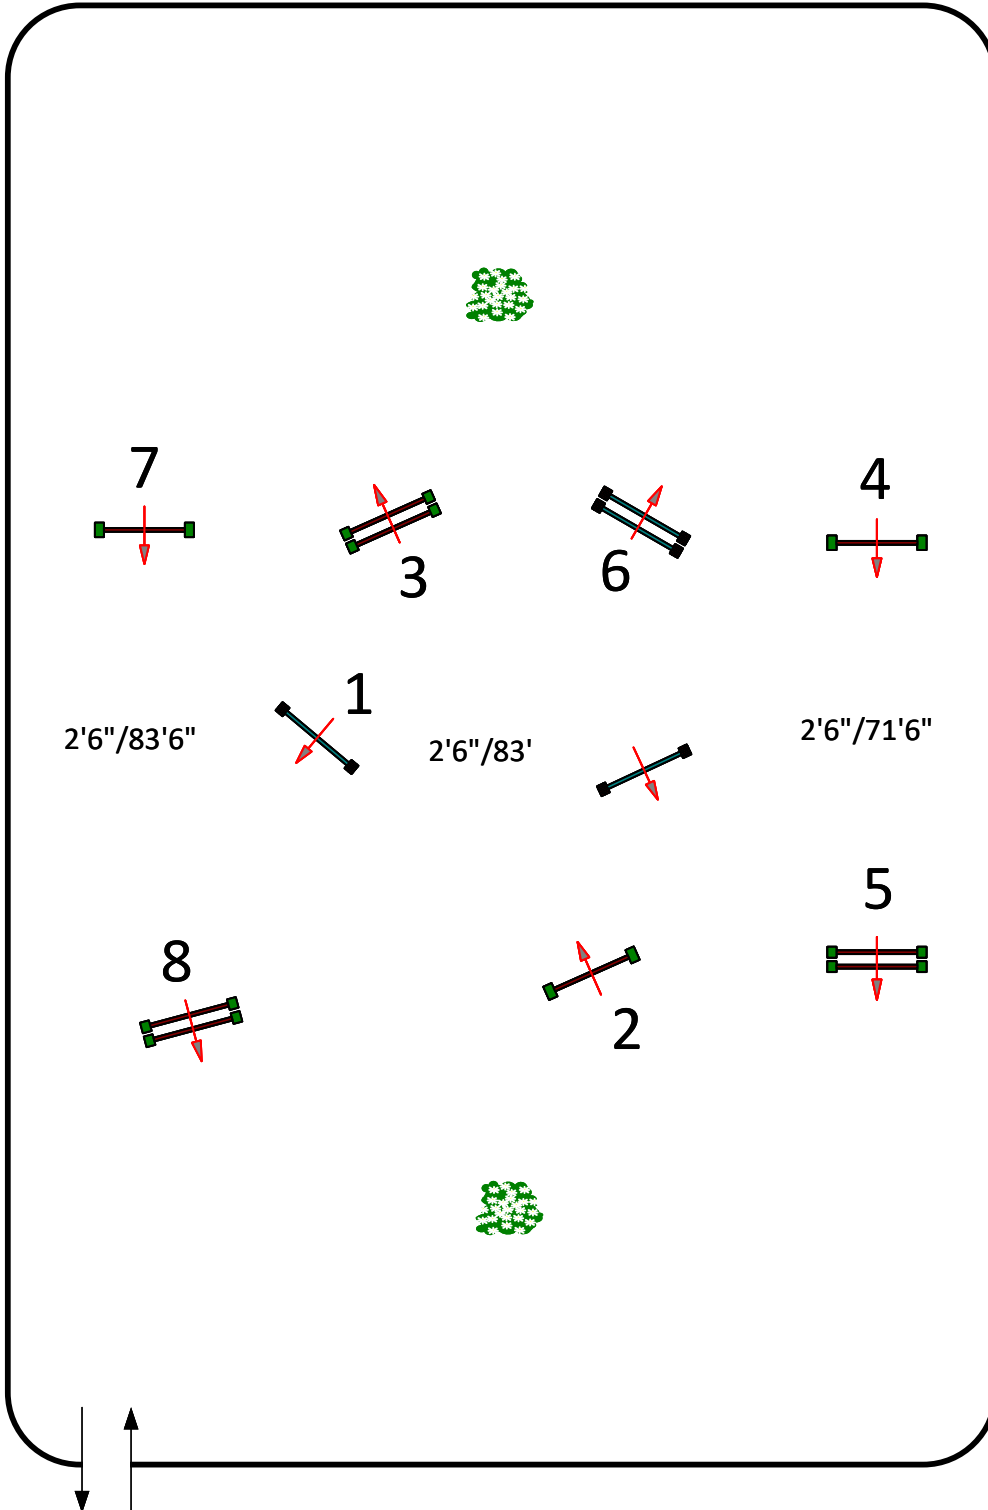

2024 WELLINGTON INTERNATIONAL WEF 12

ROST ARENA

Sunday, March 31, 2024

FIRST LOW ADULT HUNTER 2'6"

FENCES 1-8

Course Designer
Tommy Brawley
FEI Level 2

2024 WELLINGTON INTERNATIONAL WEF 12

ROST ARENA

Sunday, March 31, 2024

SECOND LOW ADULT HUNTER 2'6"

FENCES 1-8

Course Designer
Tommy Brawley
FEI Level 2

2024 WELLINGTON INTERNATIONAL WEF 12

ROST ARENA

Sunday, March 31, 2024

**FIRST
HUNTER**

**ADULT & JR.
HUNTERS**

3' AND 3/3"

FENCES 1-8

Course Designer
Tommy Brawley
FEI Level 2

2024 WELLINGTON INTERNATIONAL WEF 12

ROST ARENA

Sunday, March 31, 2024

**SECOND
HUNTER**