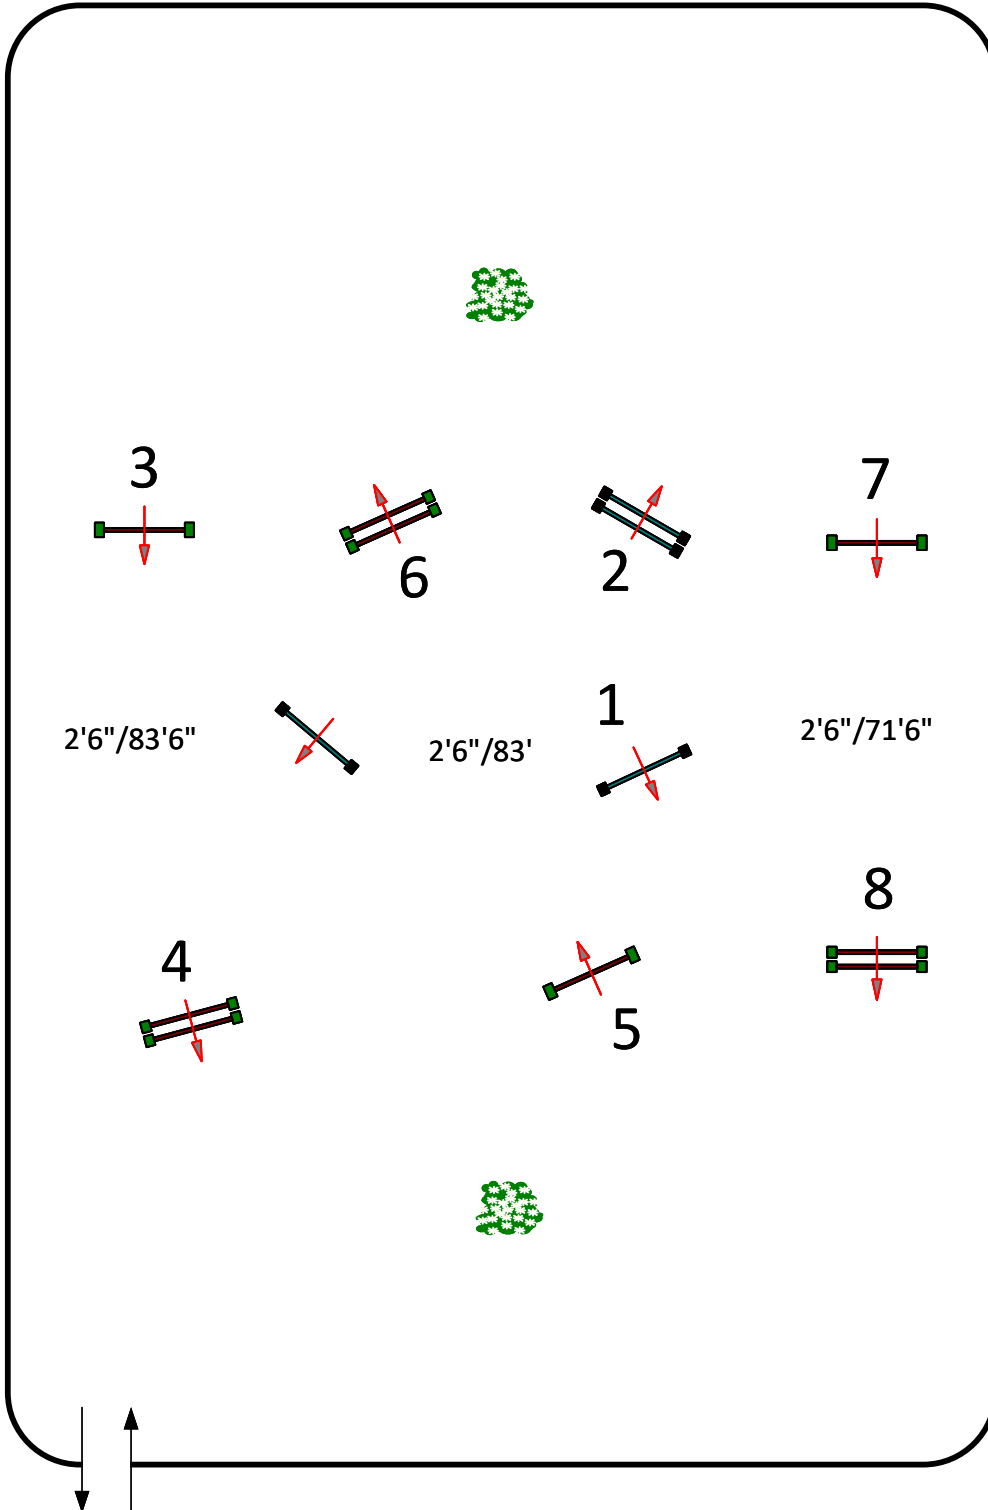

2024 WELLINGTON INTERNATIONAL WEF 12

ROST ARENA

Sunday, March 31, 2024

FIRST LOW ADULT HUNTER 2'6"

FENCES 1-8

Course Designer
Tommy Brawley
FEI Level 2

2024 WELLINGTON INTERNATIONAL WEF 12

ROST ARENA

Sunday, March 31, 2024

SECOND LOW ADULT HUNTER 2'6"

FENCES 1-8

Course Designer
Tommy Brawley
FEI Level 2

2024 WELLINGTON INTERNATIONAL WEF 12

ROST ARENA

Sunday, March 31, 2024

**FIRST
HUNTER**

**ADULT & JR.
HUNTERS**

3' AND 3/3"

FENCES 1-8

Course Designer
Tommy Brawley
FEI Level 2

2024 WELLINGTON INTERNATIONAL WEF 12

ROST ARENA

Sunday, March 31, 2024

**SECOND
HUNTER**