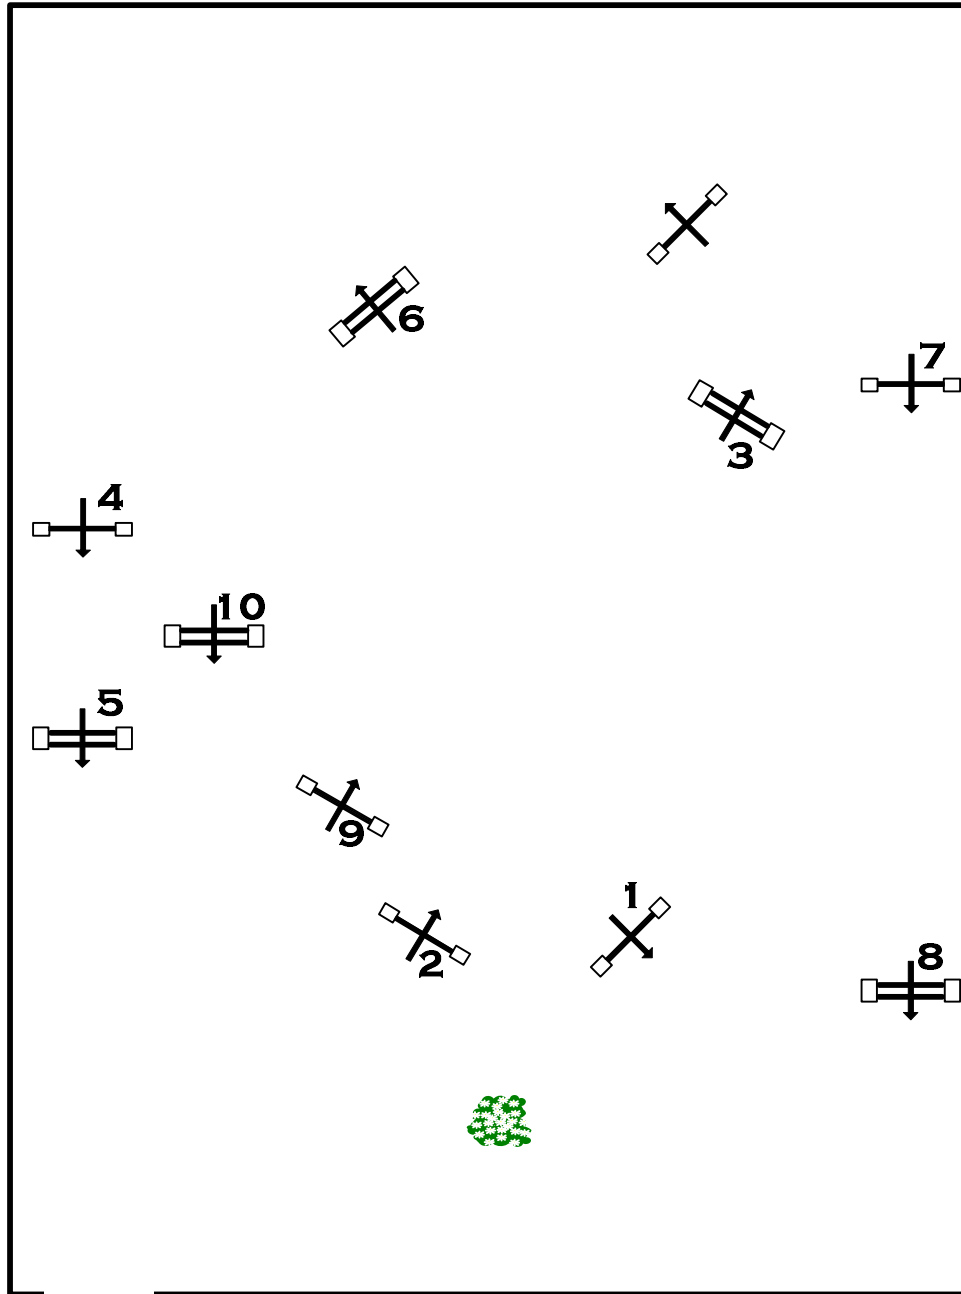

ALL CLASSIC HUNTER ROUNDS

EASTER DAY, 2024

RING 11

COURSES POSTED
ONLINE MAY BE
SUBJECT TO
CHANGE. BE SURE
TO CHECK COURSES
THAT ARE POSTED AT
THE RING FOR FINAL
EDITION OF COURSES

JUDGE

Fences 1-10