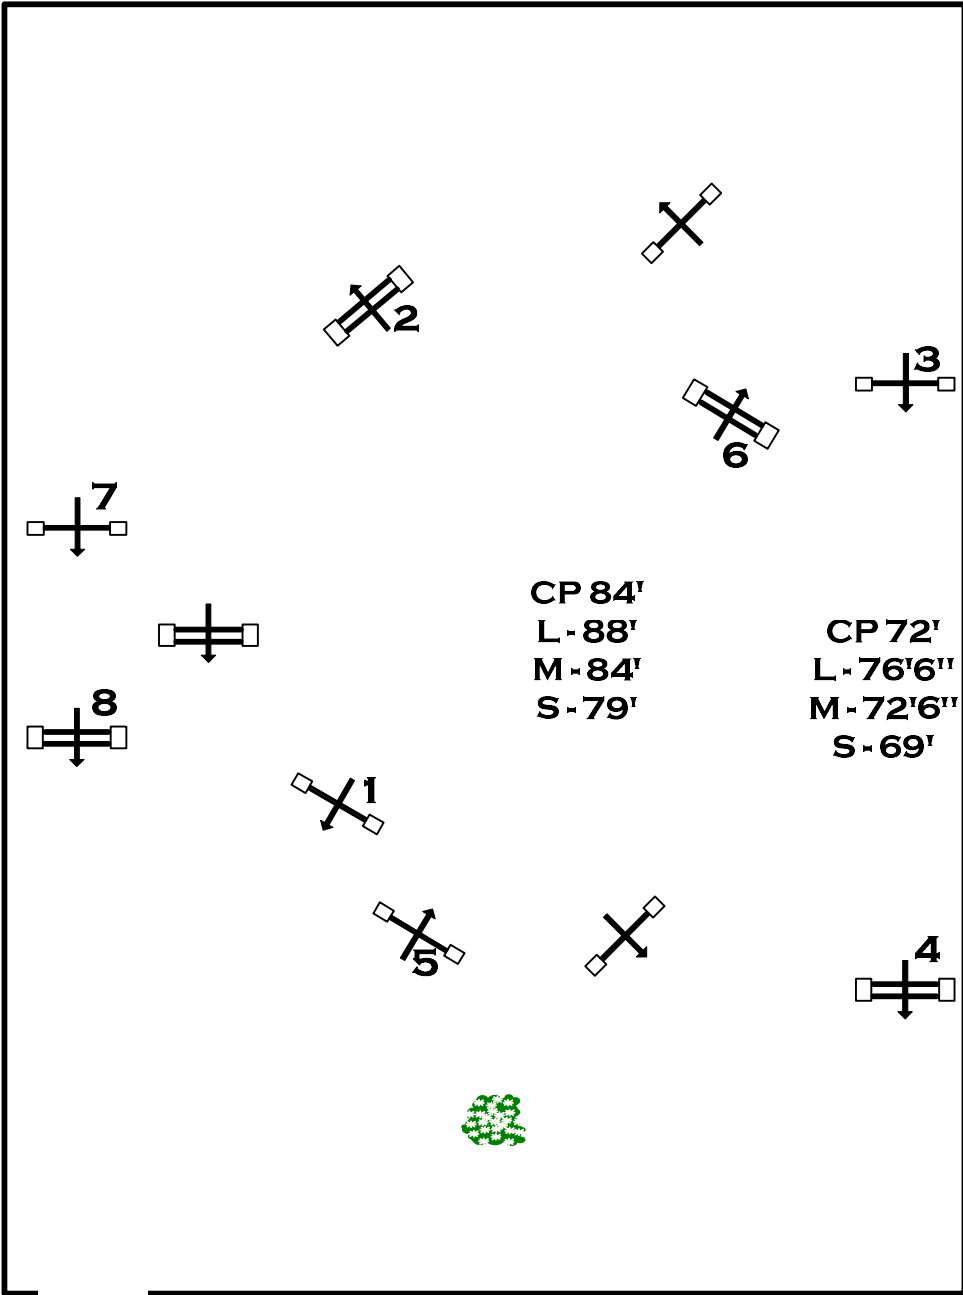

WEF 12 ROLEX CSI5*/2* WCHR

ALL FIRST HUNTER ROUNDS

EASTER DAY, 2024

RING 11

COURSES POSTED ONLINE MAY BE SUBJECT TO CHANGE. BE SURE TO CHECK COURSES THAT ARE POSTED AT THE RING FOR FINAL EDITION OF COURSES

JUDGE

Fences 1-8

Course Designer: 
Tom Carlson

WEF 12 ROLEX

CSI5*/2* WCHR

ALL SECOND HUNTER ROUNDS
(EXCLUDING REGULAR LARGE HANDY ROUND)

EASTER DAY, 2024

RING 11

COURSES POSTED
ONLINE MAY BE
SUBJECT TO
CHANGE. BE SURE
TO CHECK COURSES
THAT ARE POSTED AT
THE RING FOR FINAL
EDITION OF COURSES

JUDGE

Fences 1-8

Course Designer:
Tom Carlson

WEF 12 ROLEX CSI5*/2* WCHR

REGULAR LARGE HANDY HUNTER ROUND