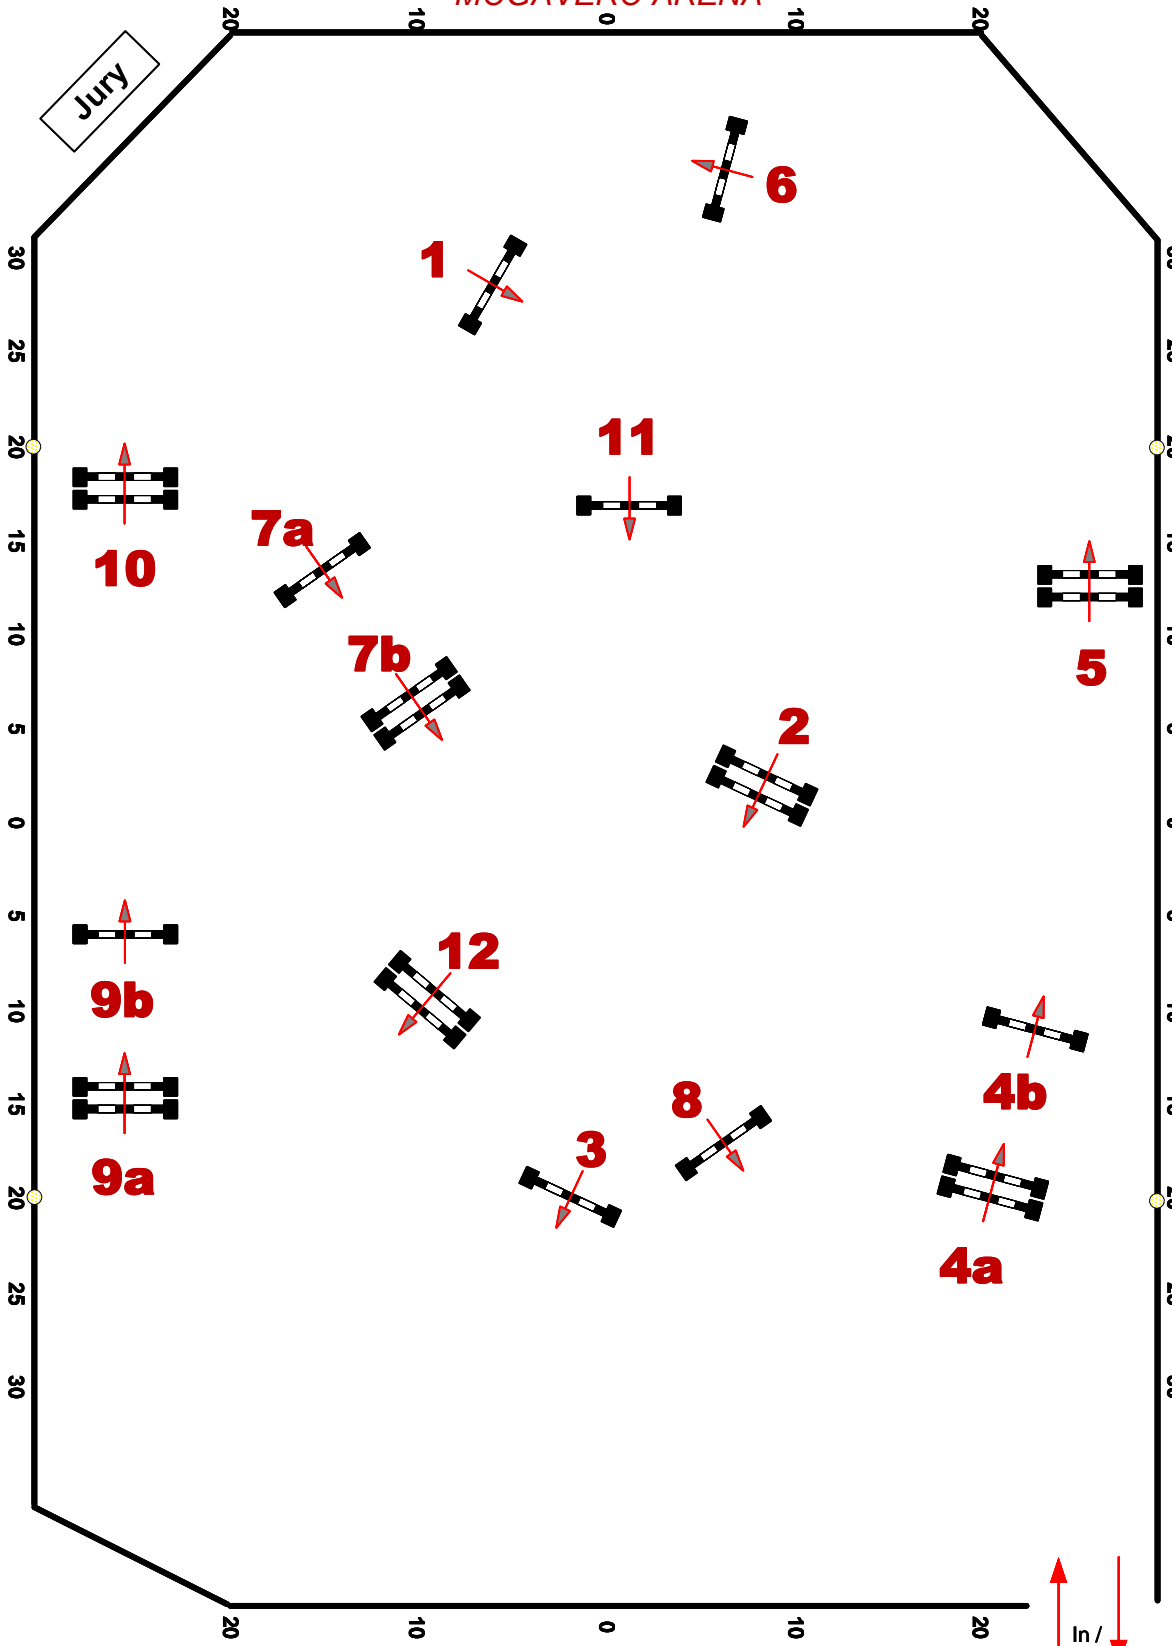

1, 2, 8, 9a, 9b, 11, 12

Length: 260 metres

Time allowed: 45 secs.

CD: Ken Krome

Wellington
International

WEF 12

ROLEX

MOGAVERO ARENA