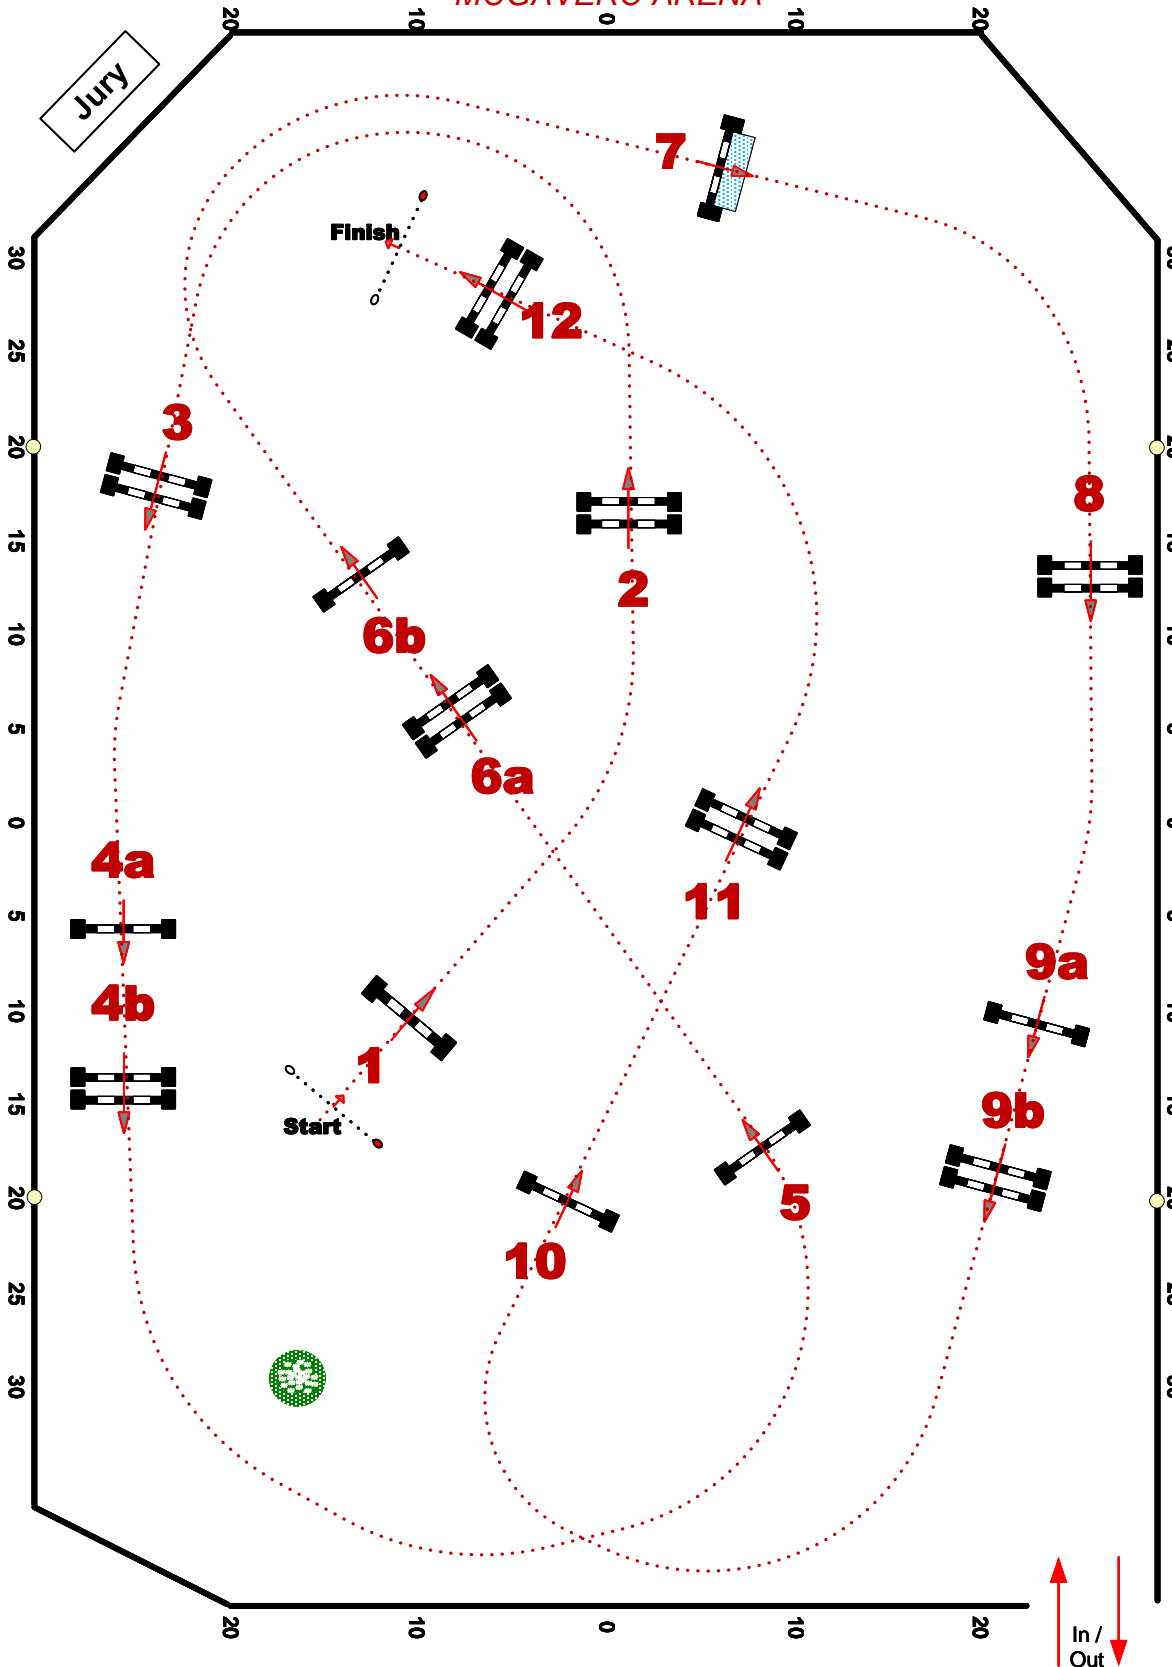

Wellington
International

WEF 12

ROLEX

MOGAVERO ARENA

Class No.: 1035.

**1.25 Amateur
Jumper Classic**

**Competition with
one jump-off**

Table: II.Sec.2(b)

1, 2, 8, 9a, 9b, 11, 12

Length: 260 metres

Time allowed: 45 secs.

CD: Ken Krome

Wellington
International

WEF 12

ROLEX

MOGAVERO ARENA