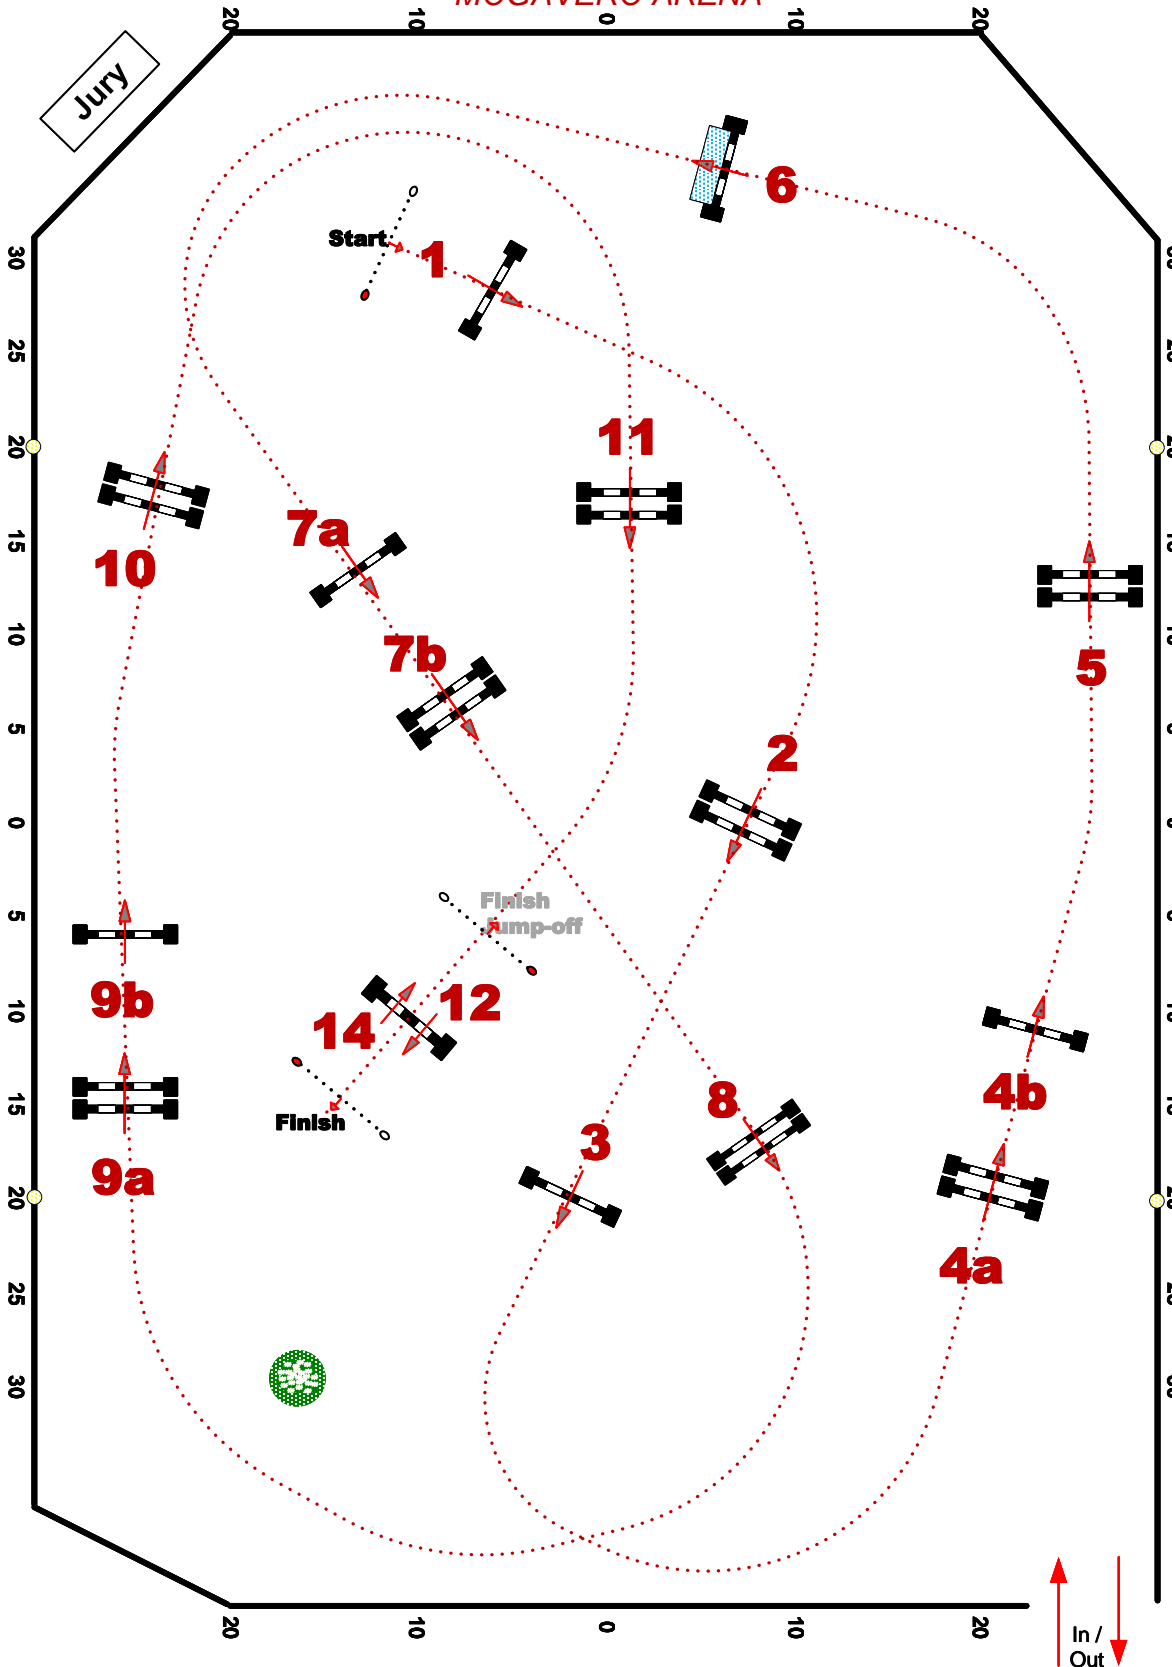

Wellington
International

WEF 12

ROLEX

MOGAVERO ARENA

Class No.: 1070.

**1.25 Junior Jumper
Classic**

**Competition with
one jump-off**

Table: II.Sec.2(b)

Height: 1.25 m.

Speed: 350 metres/min.

FIRST ROUND

Fences: 1 through 12

Length: 430 metres

Time allowed: 74 secs.

JUMP OFF

Fences:

1, 2, 3, 4a, 4b, 8, 14

Length: 260 metres

Time allowed: 45 secs.

CD: Ken Krome