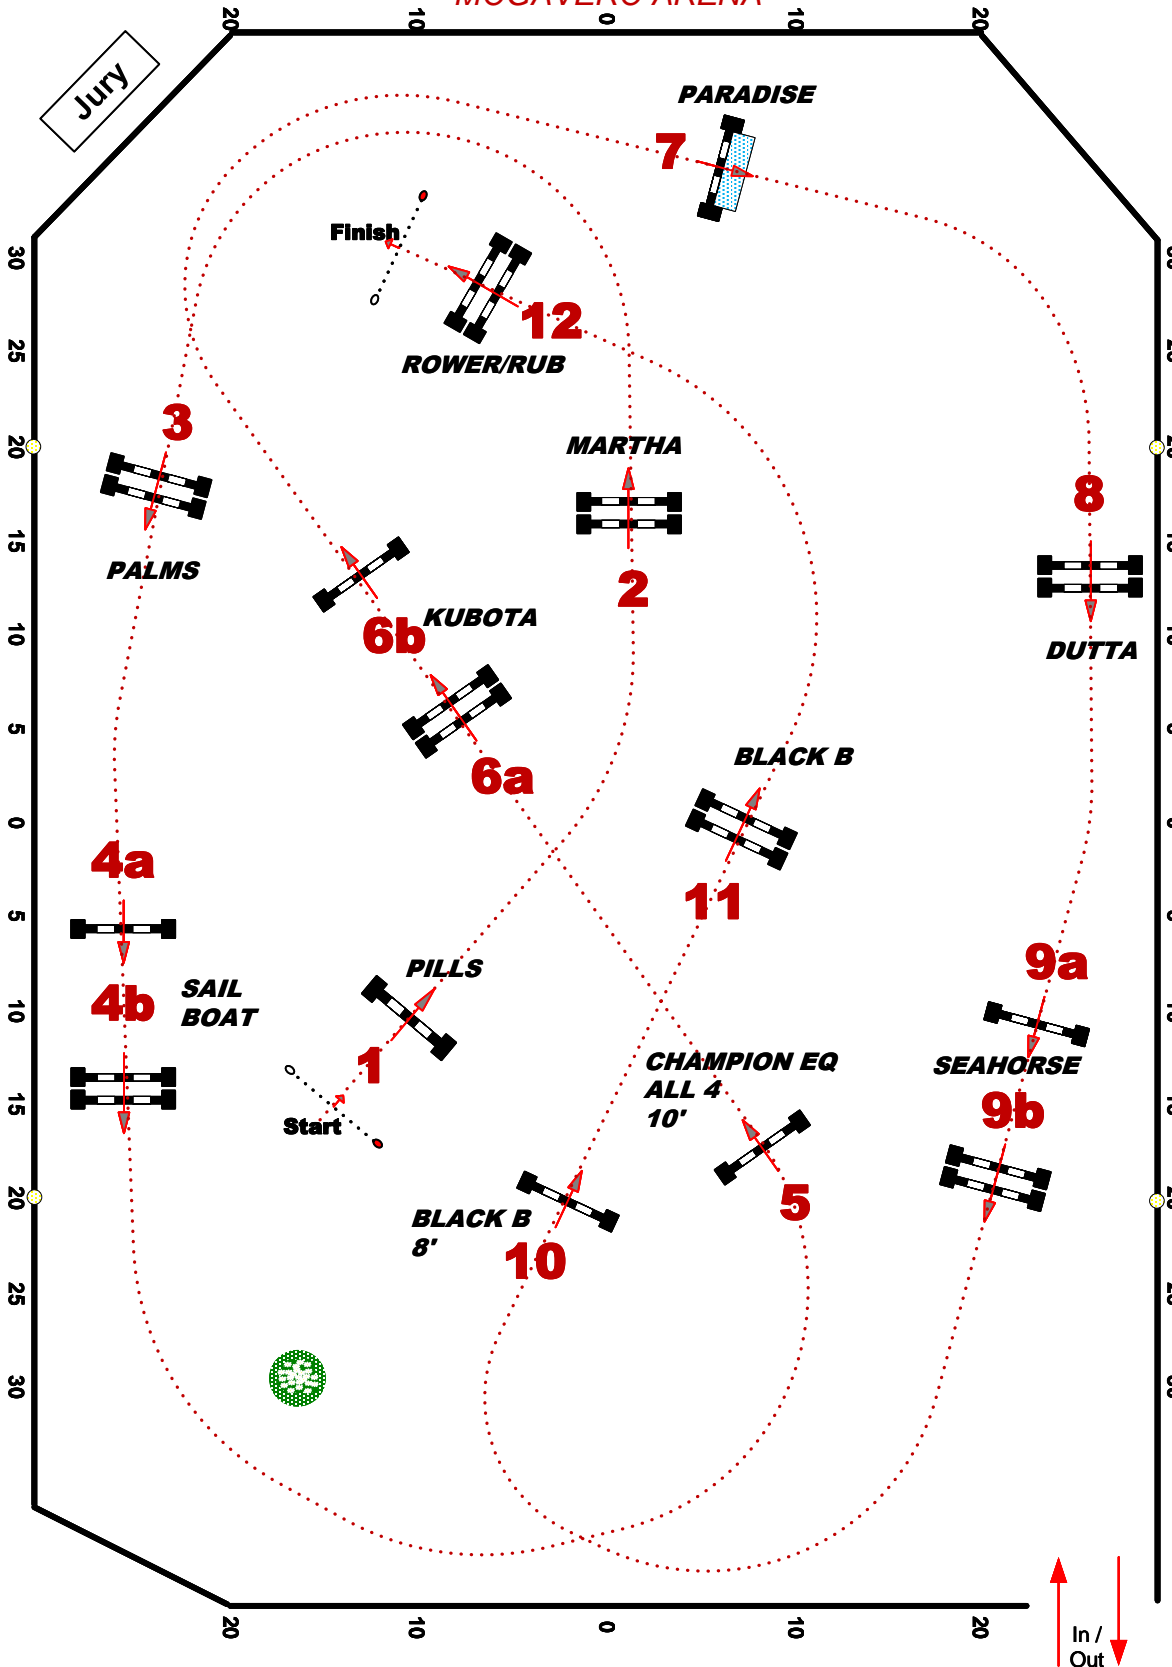

Wellington International

WEF 12

ROLEX

MOGAVERO ARENA

Class No.: 1035.

1.25 Amateur Jumper Classic

Competition with one jump-off

Table: II.Sec.2(b)

Height: 1.25 m.

Speed: 350 metres/min.

FIRST ROUND

Fences: 1 through 12

Length: 430 metres

Time allowed: 74 secs.

JUMP OFF

Fences:

1, 2, 8, 9a, 9b, 11, 12

Length: 260 metres

Time allowed: 45 secs.

CD: Ken Krome