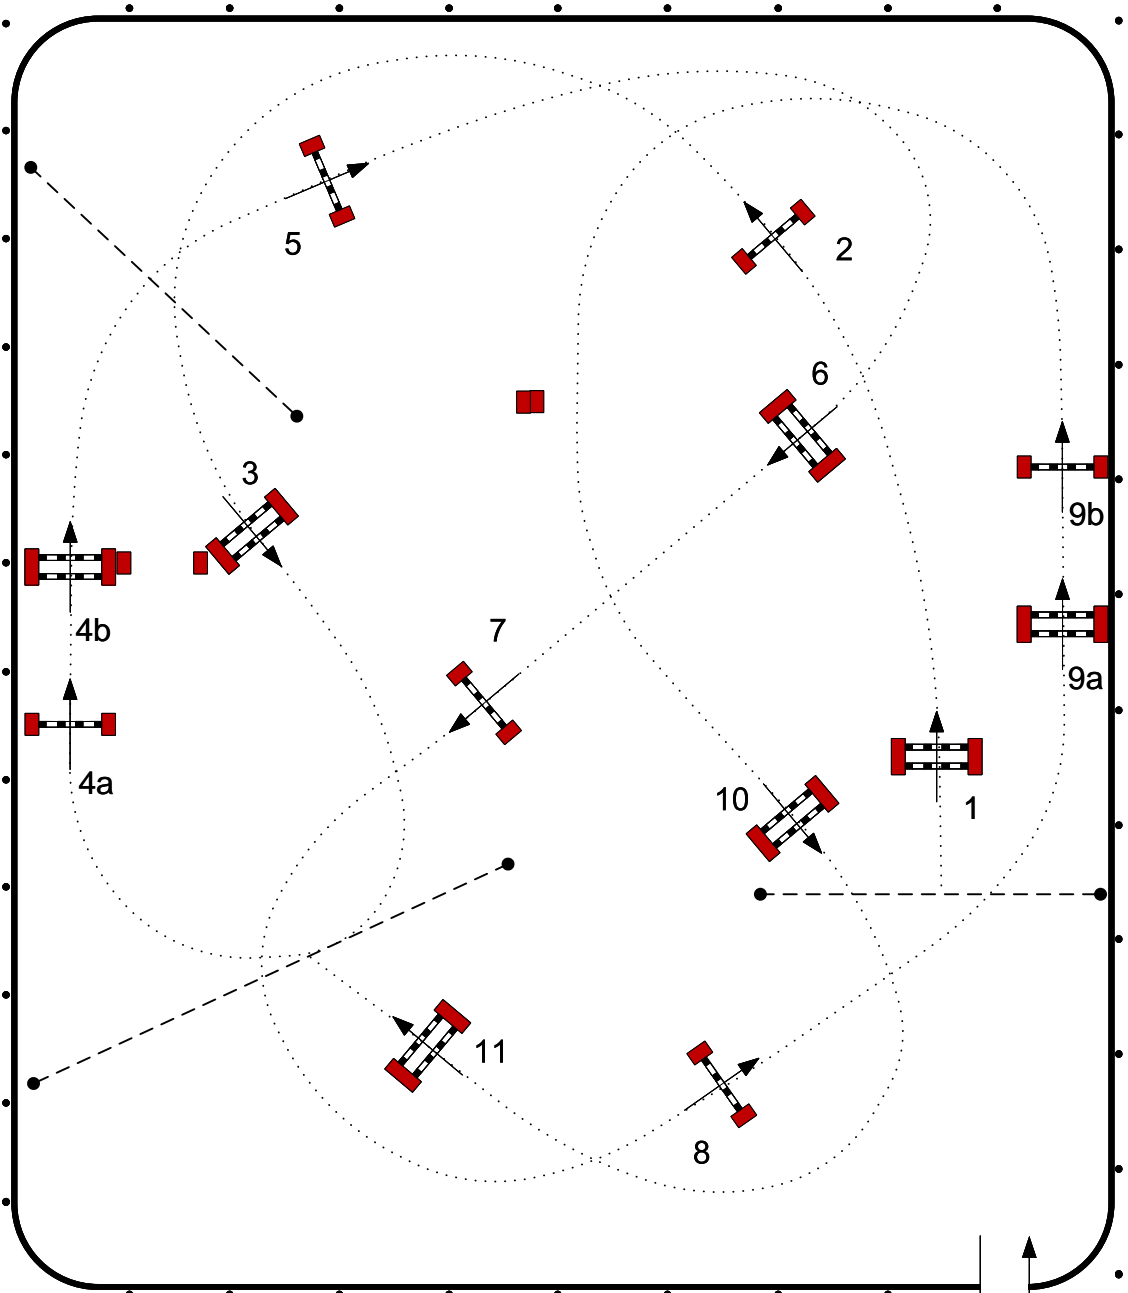

2023 ESP September

Class: 739 - \$1,500 Low Children's Jumper Classic (1.0m) II2b
767 - \$1,500 Low Adult Amateur Jumper Classic (1.0m) II2b
717 - 1.10m Open Jumper II2b

Sunday, September 17, 2023

Table: II.2.b
First Round: 1 to 11
Length: 480 Meters
Time Allowed: 83 sec

Jump-off: 5-6-7-9ab-10-11
Length: 265 Meters
Time Allowed: 46 Sec

ESP Course Maps

Course Designer:
Héctor J Loyola (PUR)
(787) 379-1887

Timers: 1-3 & 2-3