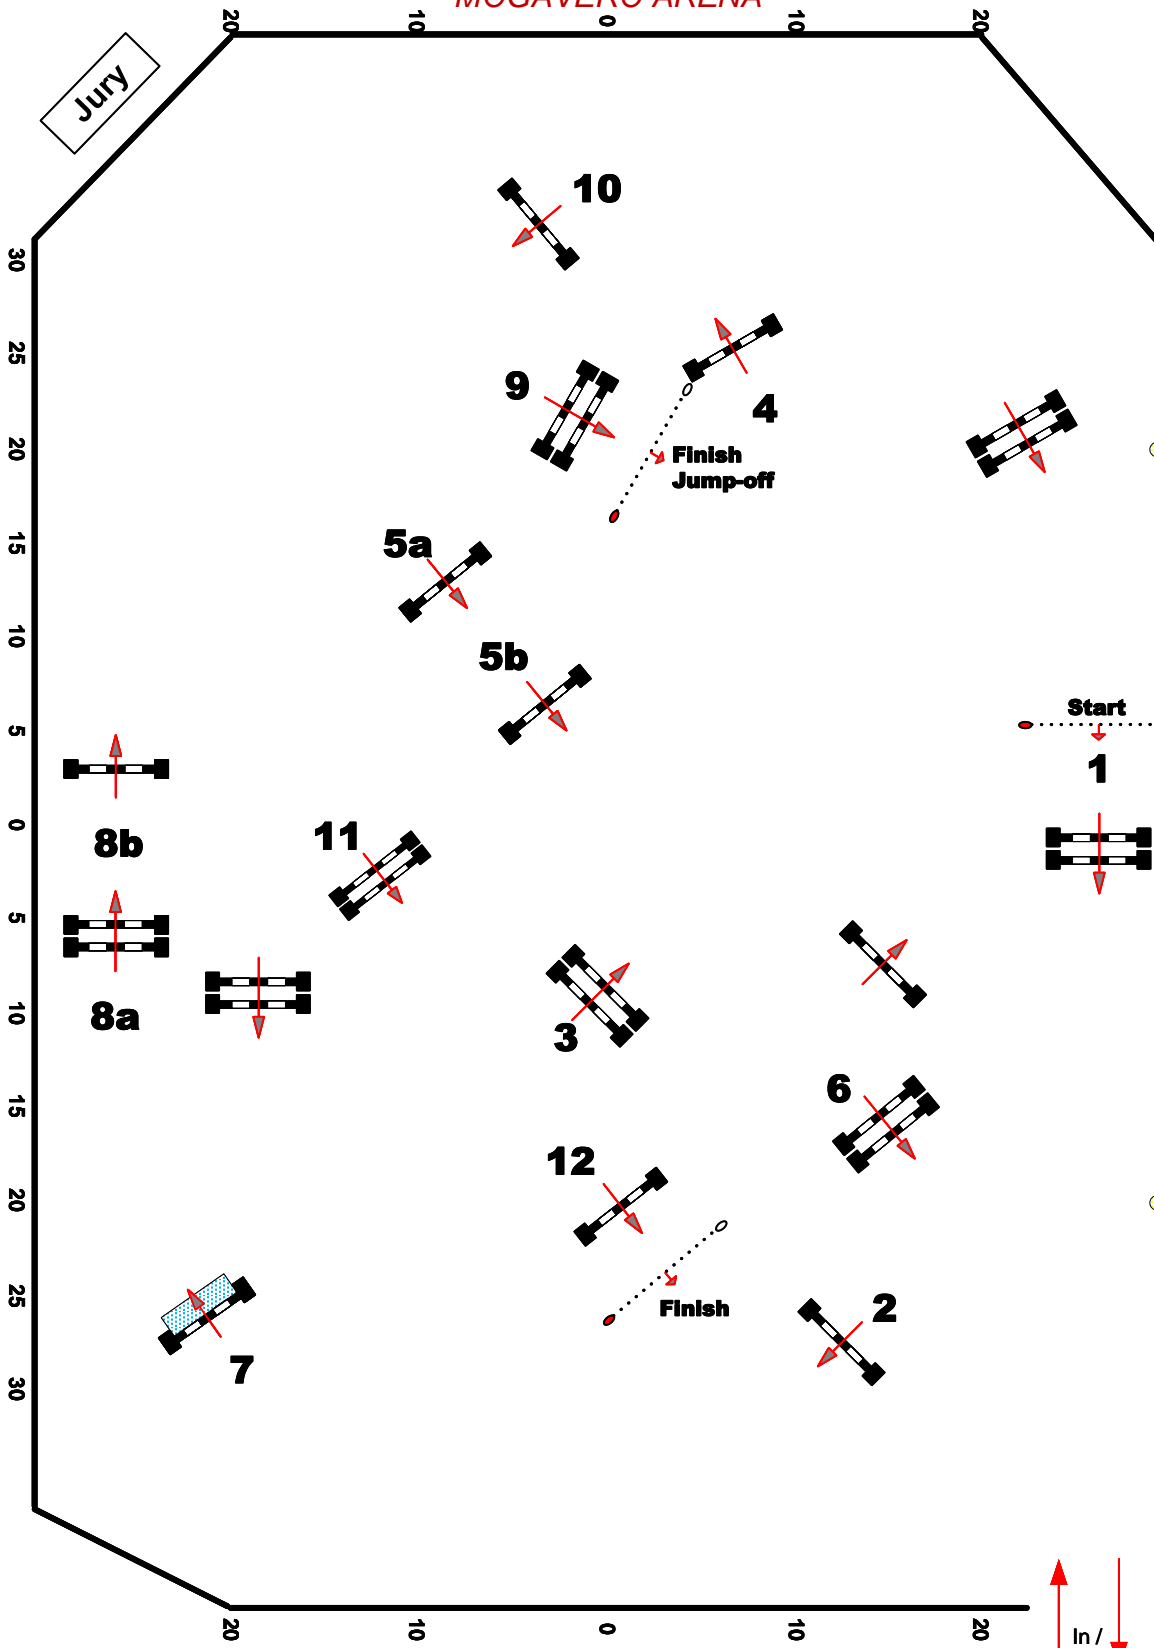

Class No.: 1040.1082.

Adult/Childrens
Classic

Competition with one
jump-off

Table: II.Sec.2(b)

Height: 1,15 m.

Speed: 350 metres/min

FIRST ROUND

Fences: 1 through 12b

Length: 0 metres

Time allowed: 0 secs.

JUMP OFF

Fences:

1, 2, 3, 4, 11, 8a, 8b, 9

Length: 270 metres

Time allowed: 47 secs.

CD: Ken Krome