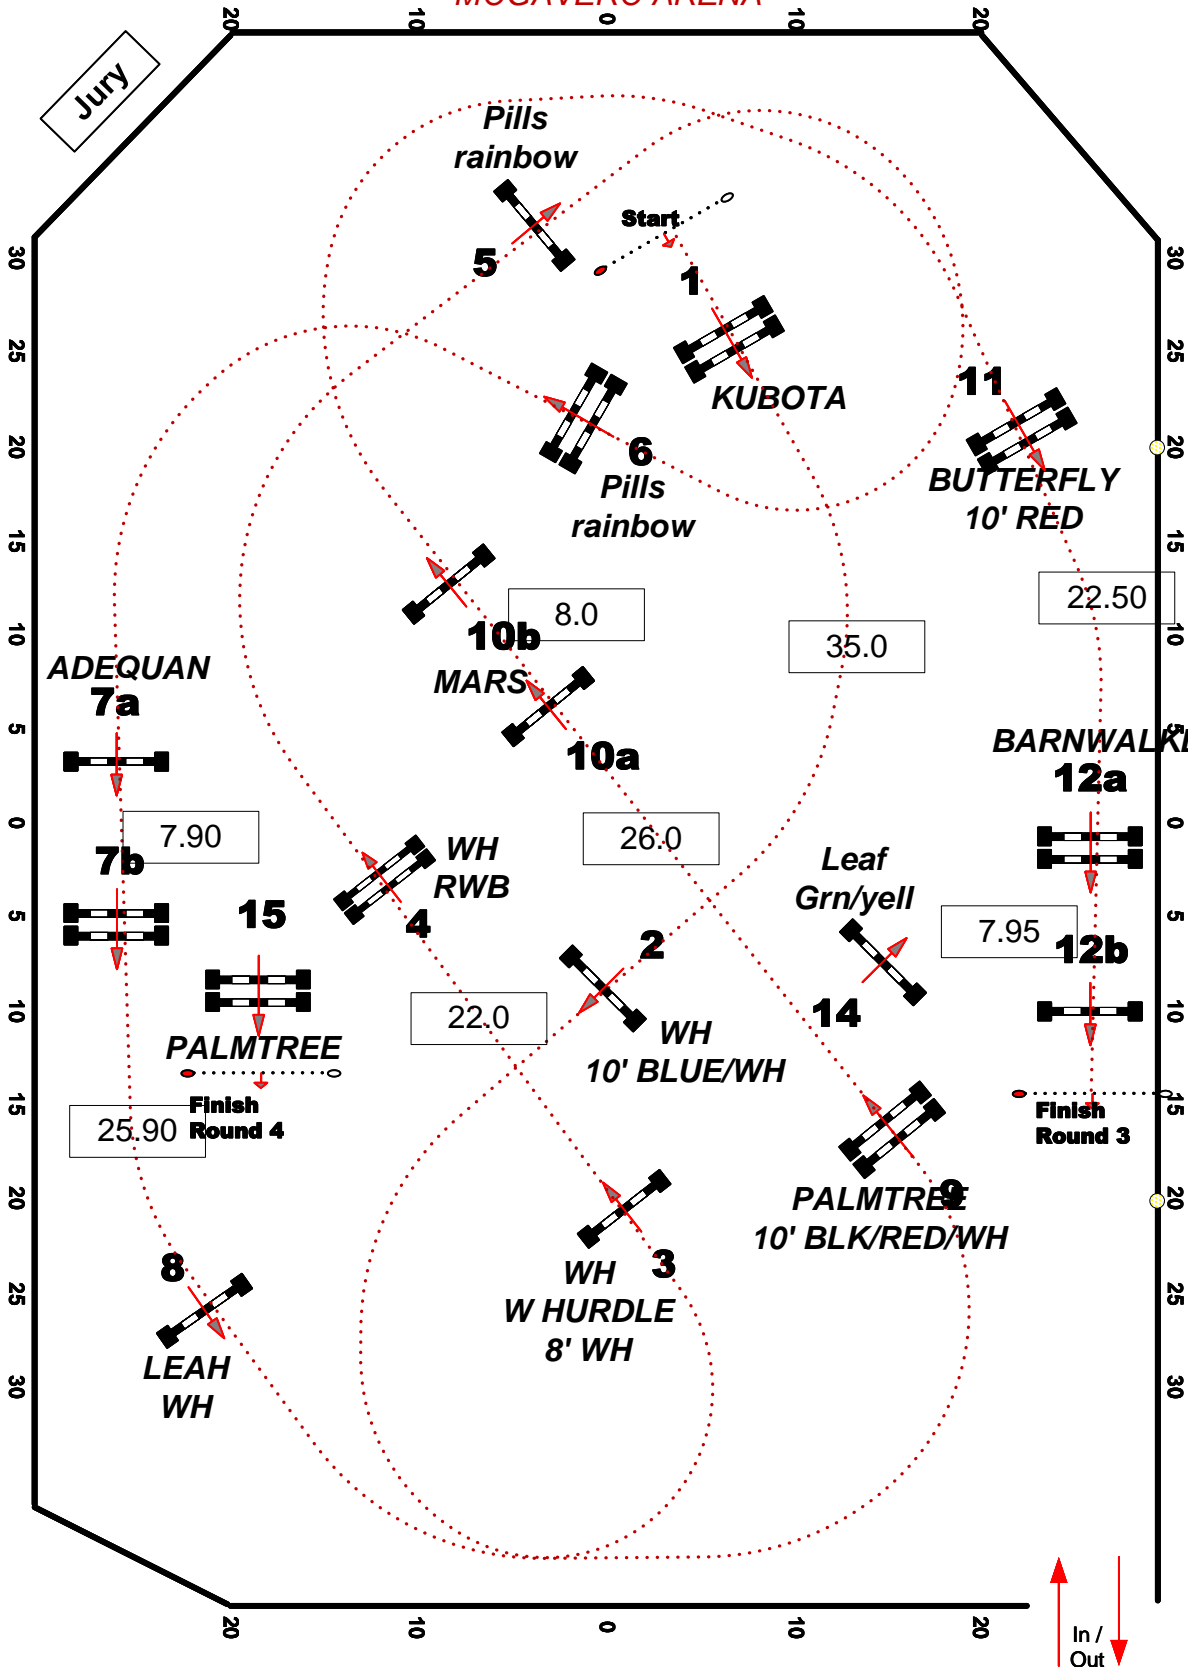

MASTERS ROUND 3 & 4

MOGAVERO ARENA

CD: Ken Krome