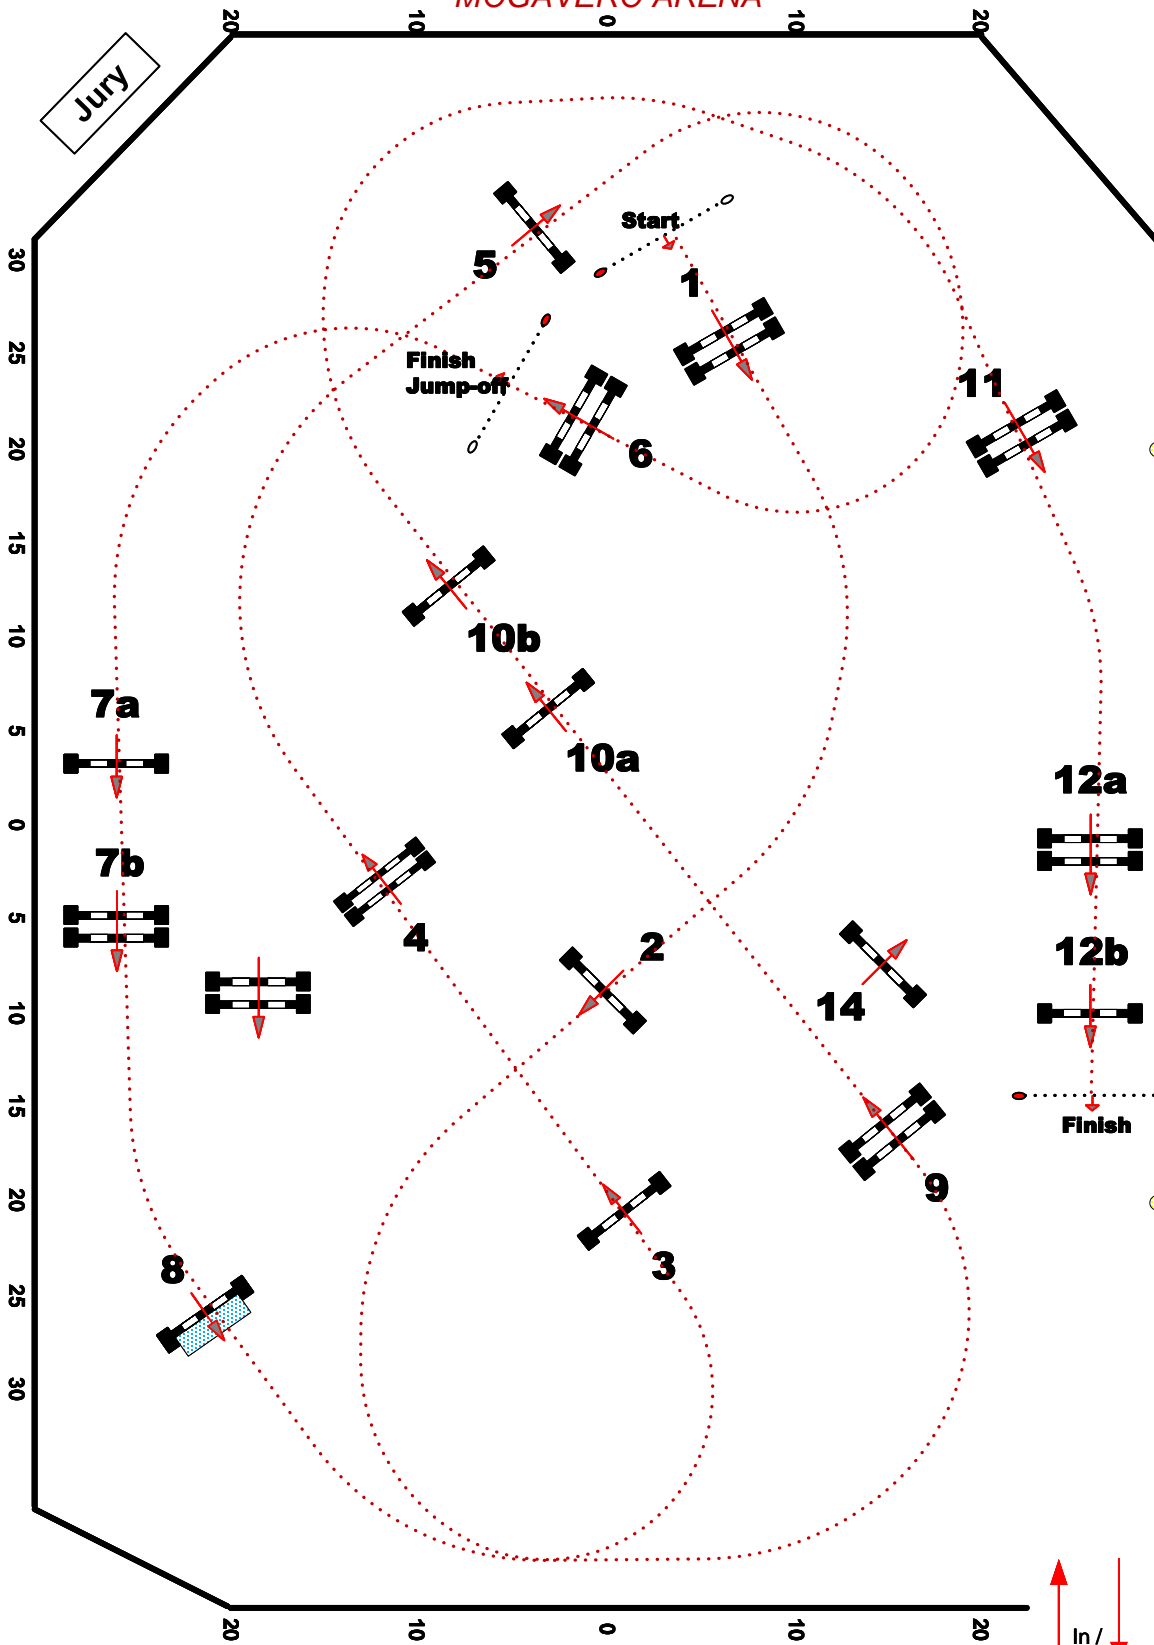

Class No.: 1035L.

**Amateur Jumper
Classic Low**

**Competition with one
jump-off**

Table: II.Sec.2(b)

Height: 1,25 m.

Speed: 350 metres/min

FIRST ROUND

Fences: 1 through 12b

Length: 0 metres

Time allowed: 0 secs.

JUMP OFF

Fences:

1,2,9,12ab,14,6

Length: 260 metres

Time allowed: 45 secs.

CD: Ken Krome