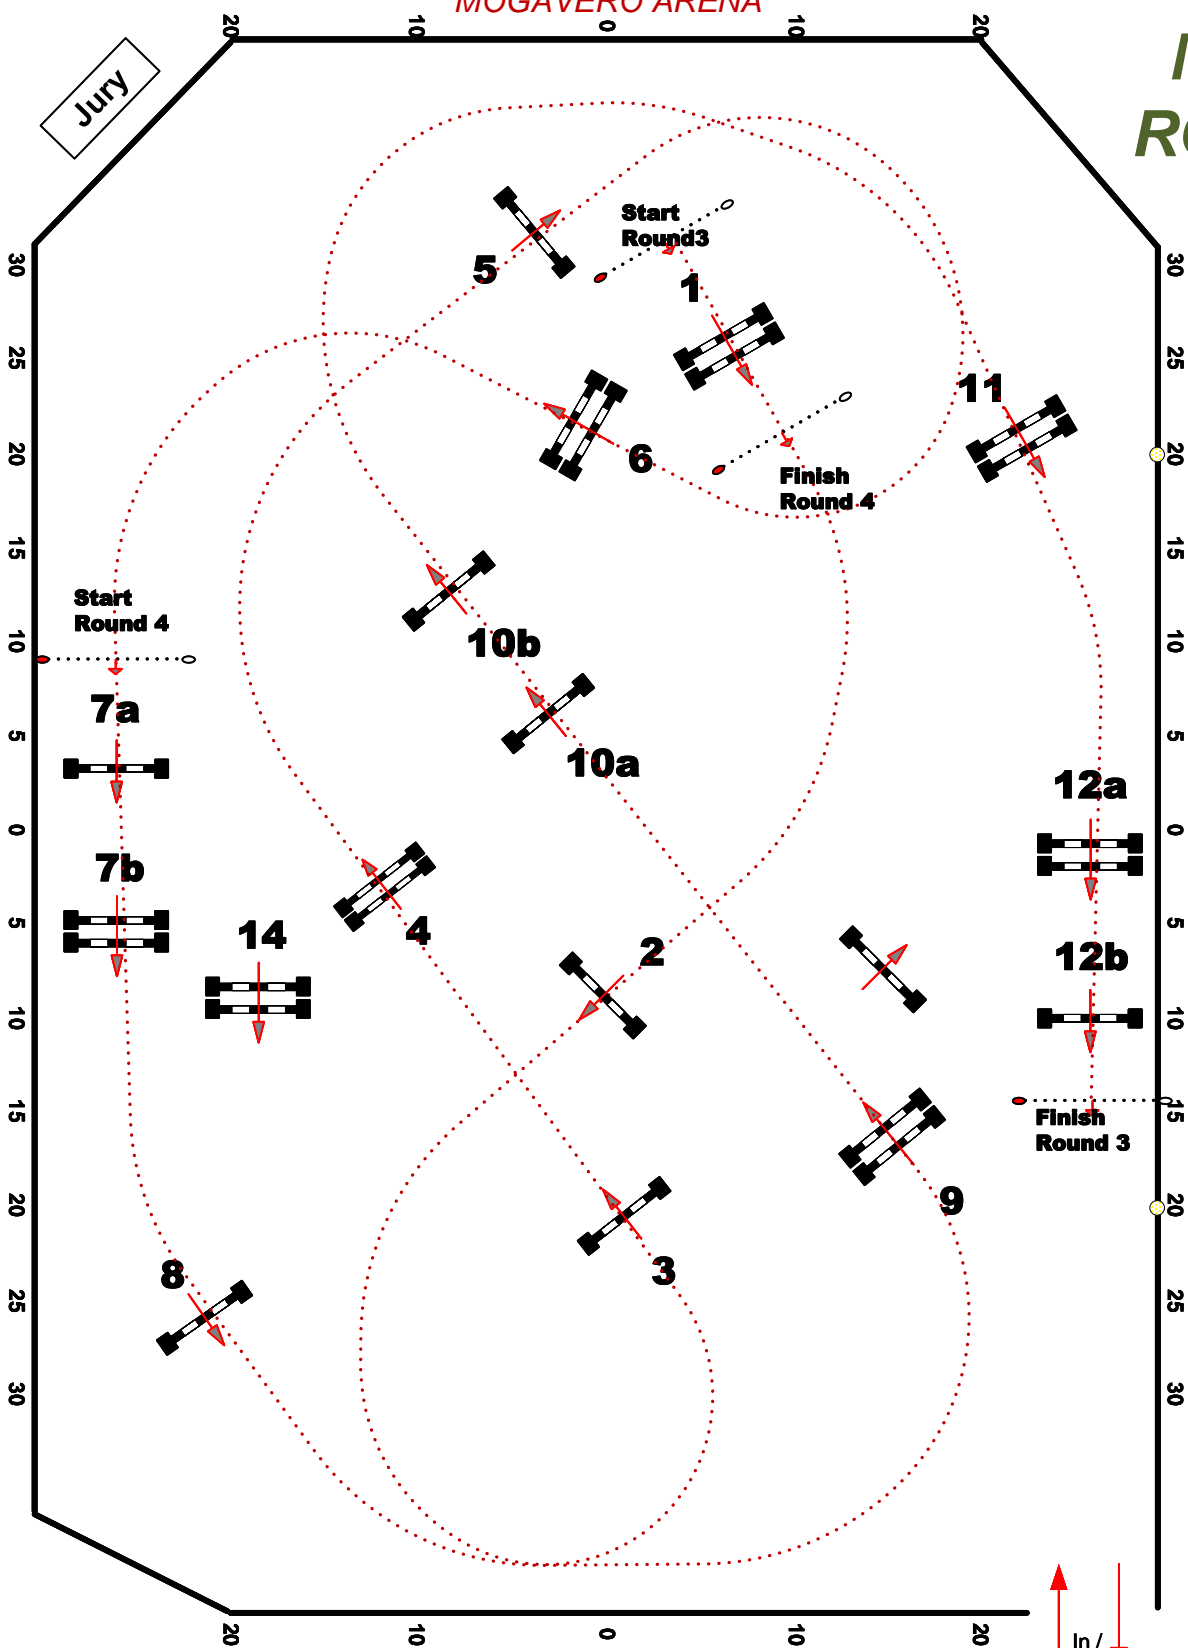

# MASTERS ROUND 3 & 4

Table: II./II.Sec.2.1

Height: 1,1 m.

Speed: 350 metres/min

### FIRST ROUND

Fences: 1 through 12b

Length: 0 metres

Time allowed: 0 secs.

### Round 4

Fences:

7b, 4, 5, 6, 14, 10ab, 1

Length: 300 metres

Time allowed: 52 secs.

CD: Ken Krome

Wellington  
International

WEF 10