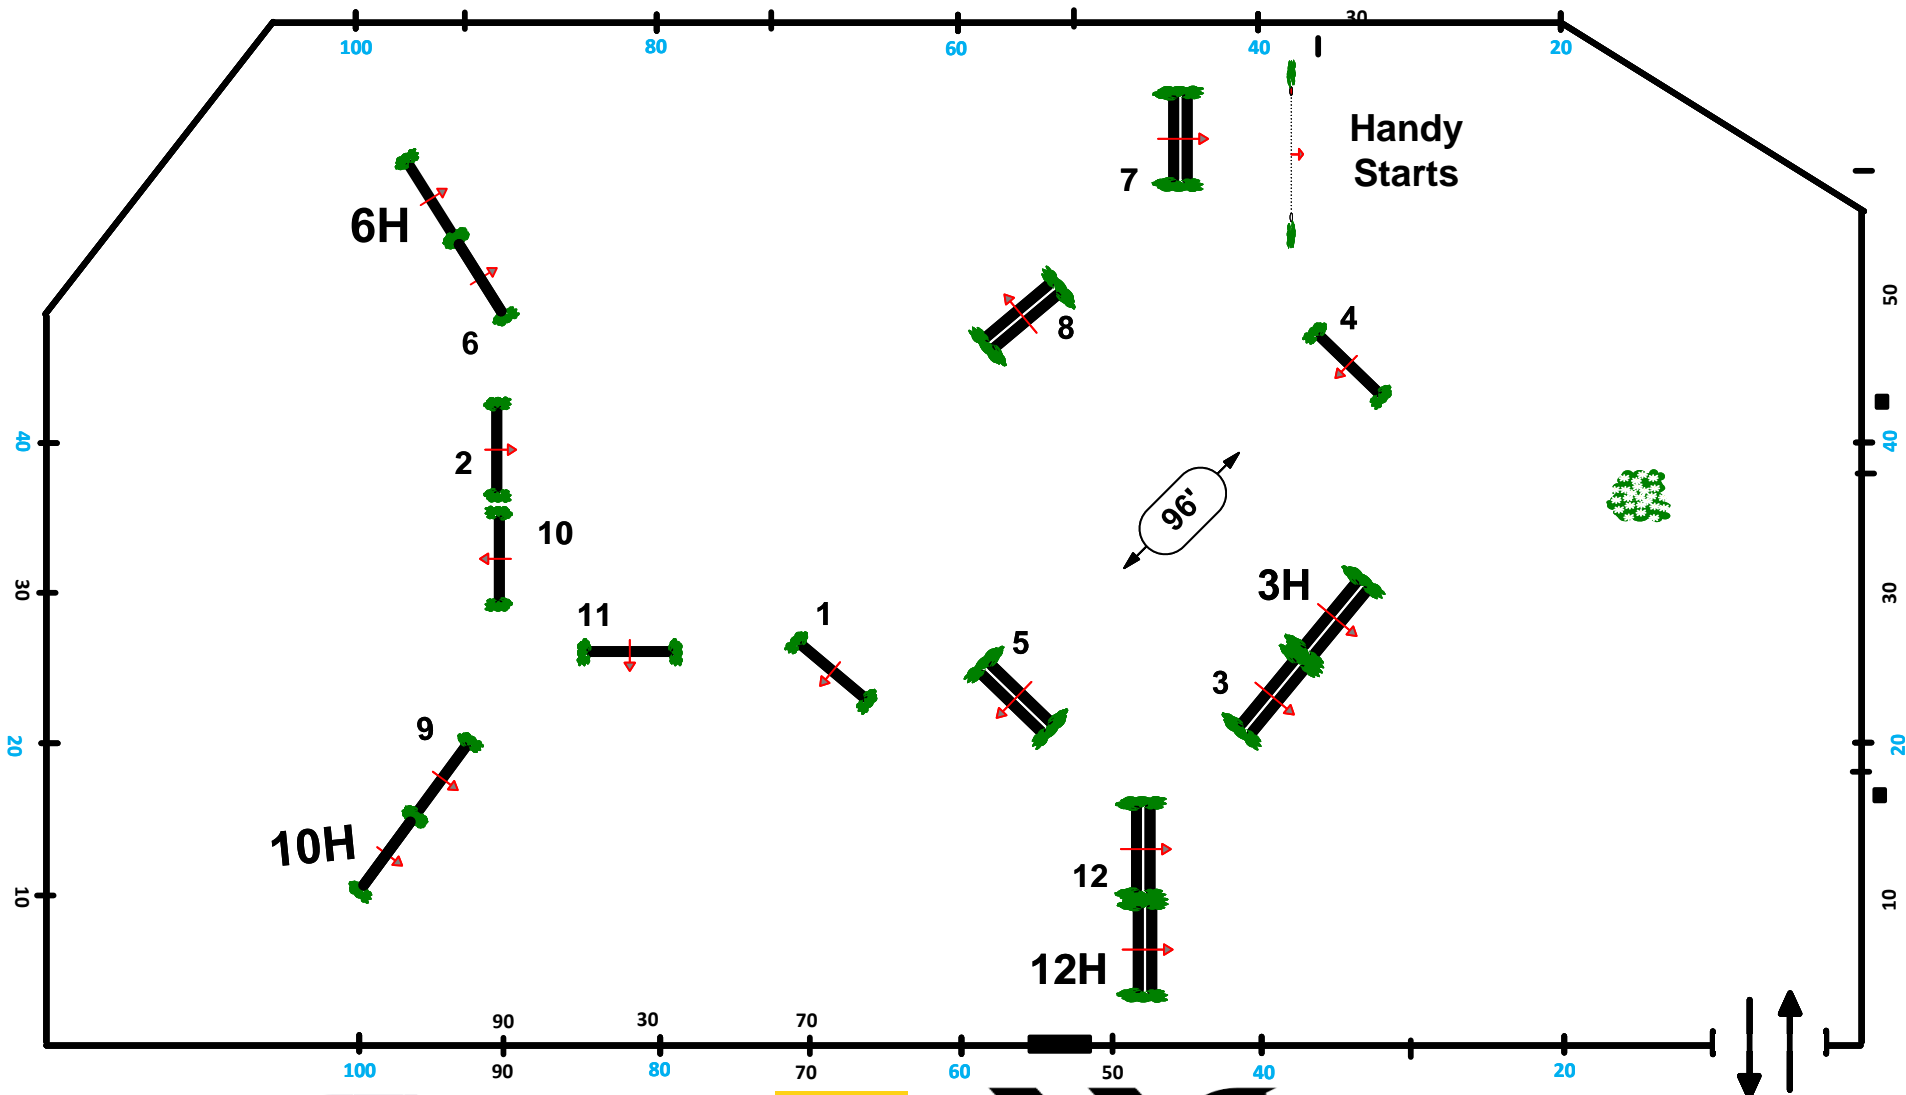

ESP JUNE 2

2'6"-2'9" HUNTER DERBY
Hunt & Go Format
HUNT 1-7 & GO 8-12

Friday, June 7, 2024

fEI Course Designer :  ECU
Andy Christiansen

Wellington
International