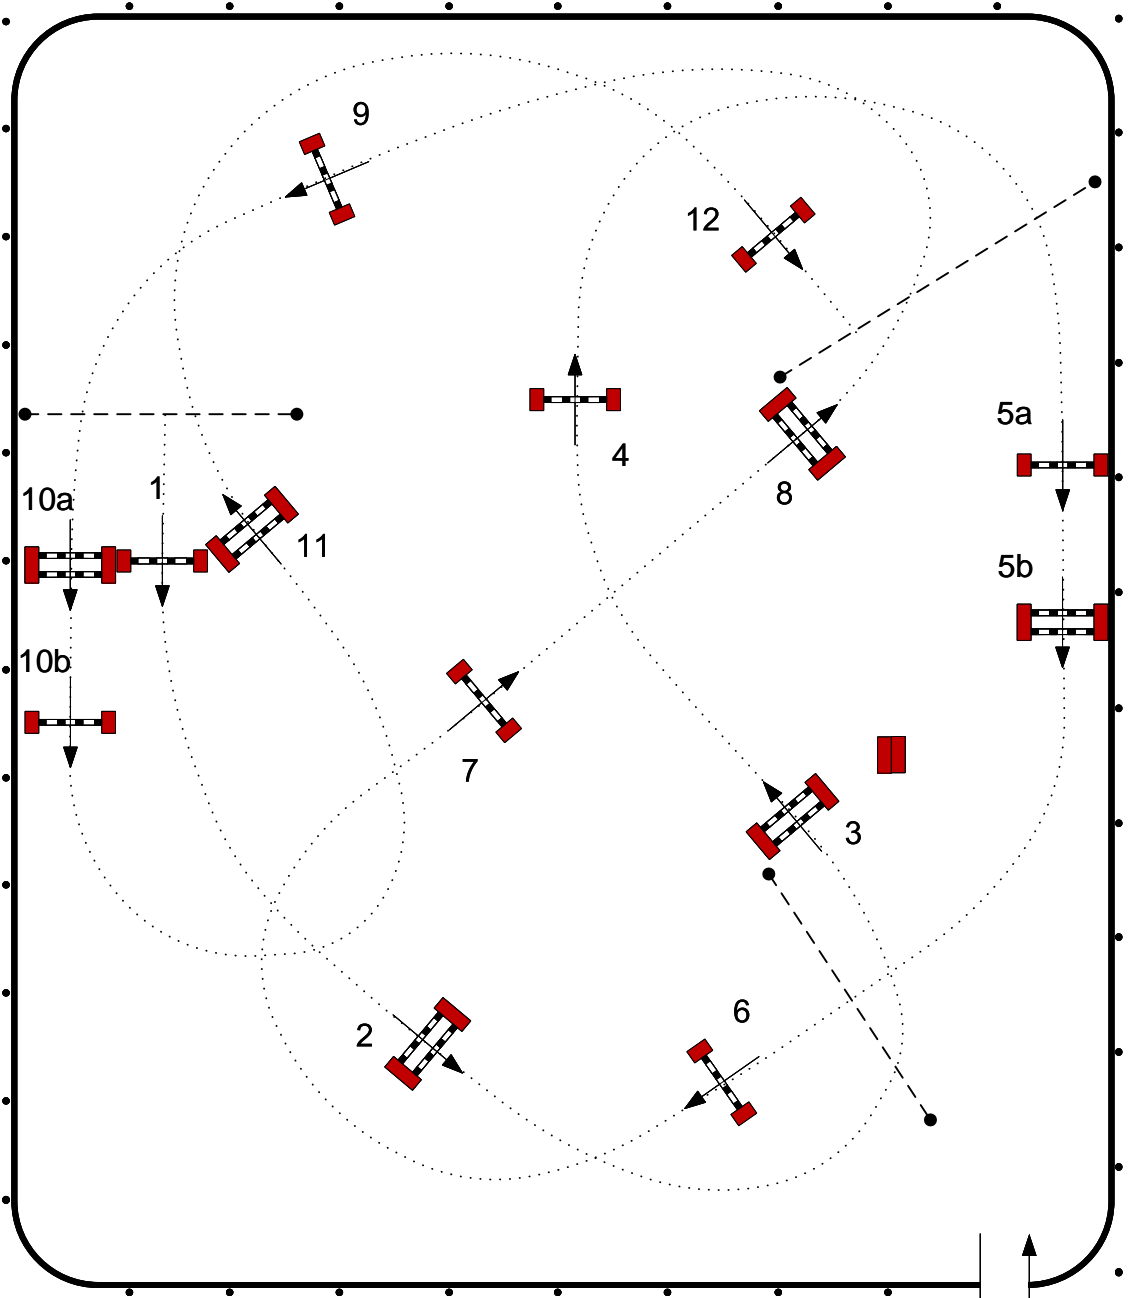

2023 ESP September

Class: 743 - \$1,500 M&S Children's Jumper Classic (1.15m) II2b
763 - \$1,500 M&S Adult Amateur Jumper Classic (1.15m) II2b
723 - \$2,500 NAL Low Junior/Amateur Jumper (1.20m) II2b

Sunday, September 17, 2023

Table: II.2.b
First Round: 1 to 12
Length: 450 Meters
Time Allowed: 78 sec

Jump-off: 6-7-8-9-10ab-11-12
Length: 260 Meters
Time Allowed: 45 Sec

ESP Course Maps

Course Designer:
Héctor J Loyola (PUR)
(787) 379-1887

Timers: 3-2 & 1-2