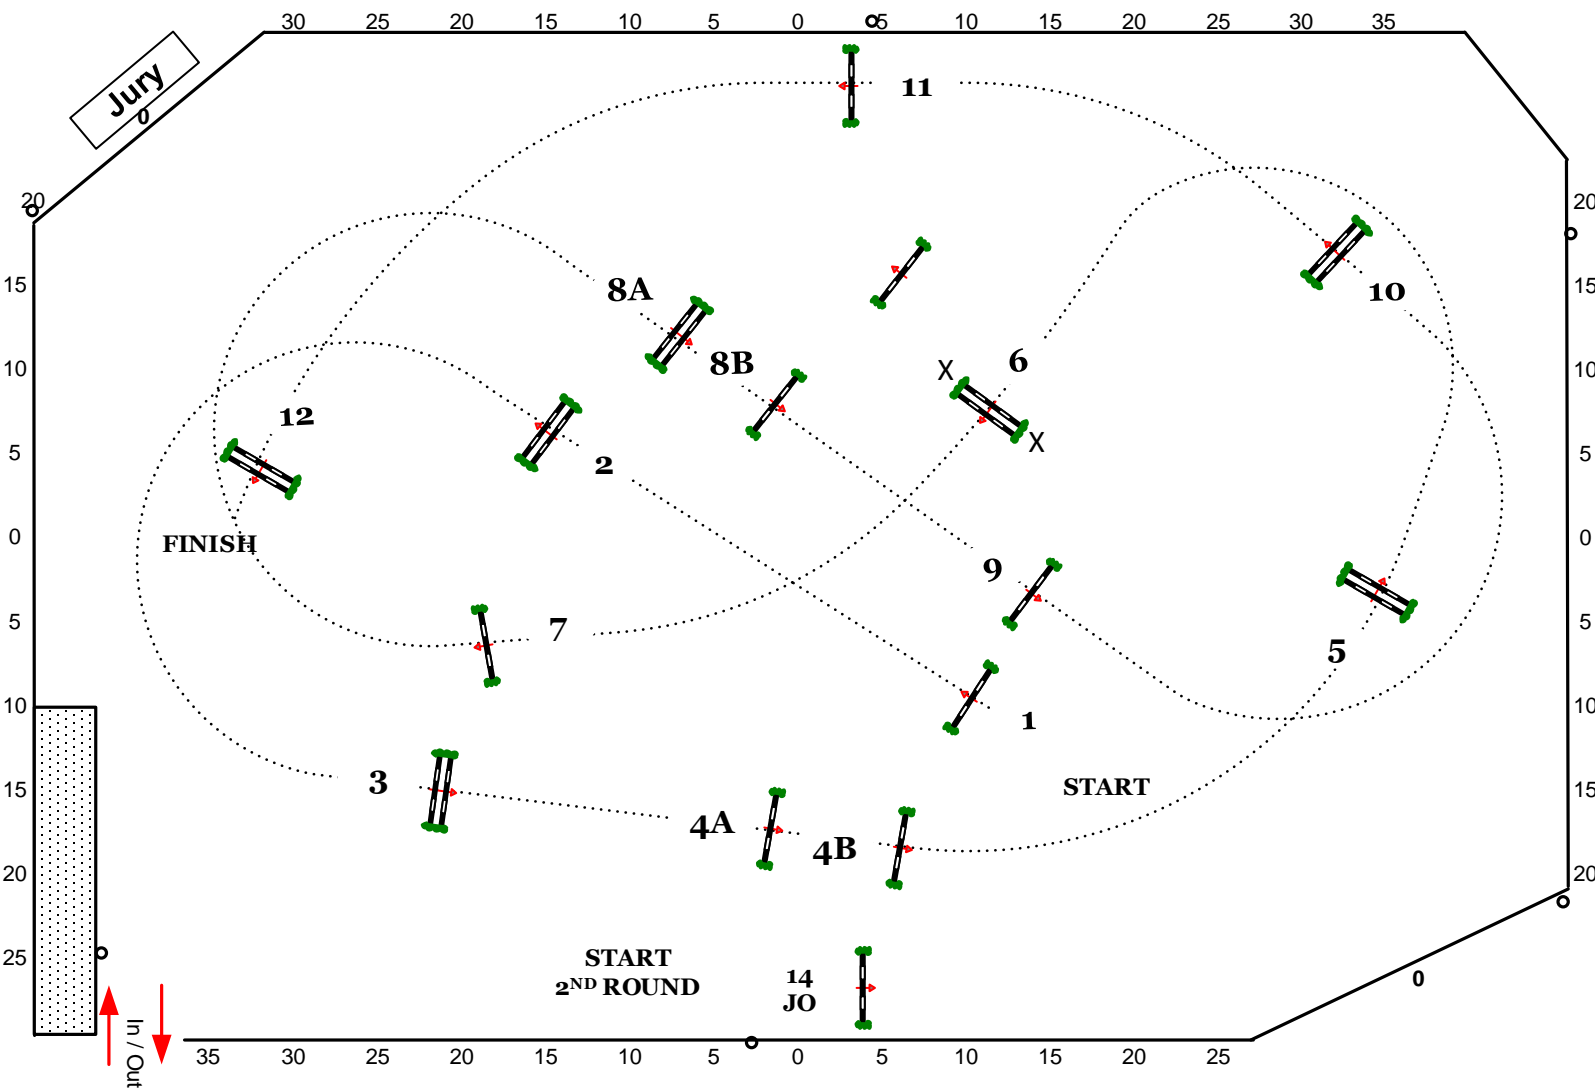

2024 WINTER EQUESTRIAN FESTIVAL

WEEK 12

DON LITTLE MASTERS CLASSIC

Table: A
National RG:II/II2.1
FEI RG / Art.
Height: 1.15m

Speed: 350 m/min
Length: 440 m
Time allowed: 76 sec
Time limit: 152 sec

Obstacles: 1-12
Efforts: 14
Penalty sec
Closed combination:

2ND ROUND

14,5,6,7,8AB,11,12
Length: 270 m
Time allowed: 47 sec
Time limit: 94 sec

SUN
1