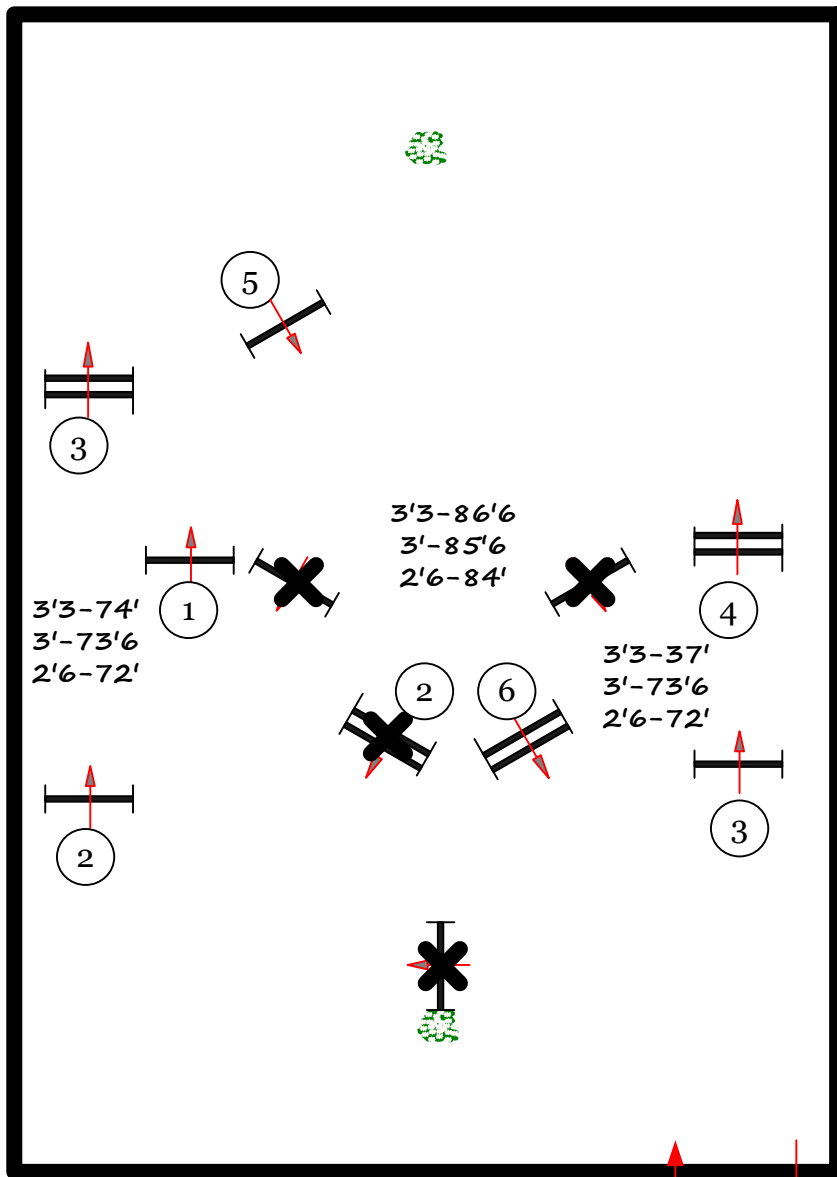

## Warmup Course

fences 1-6

Warmup Hunter

Course design by Robert McGregor

In / Out