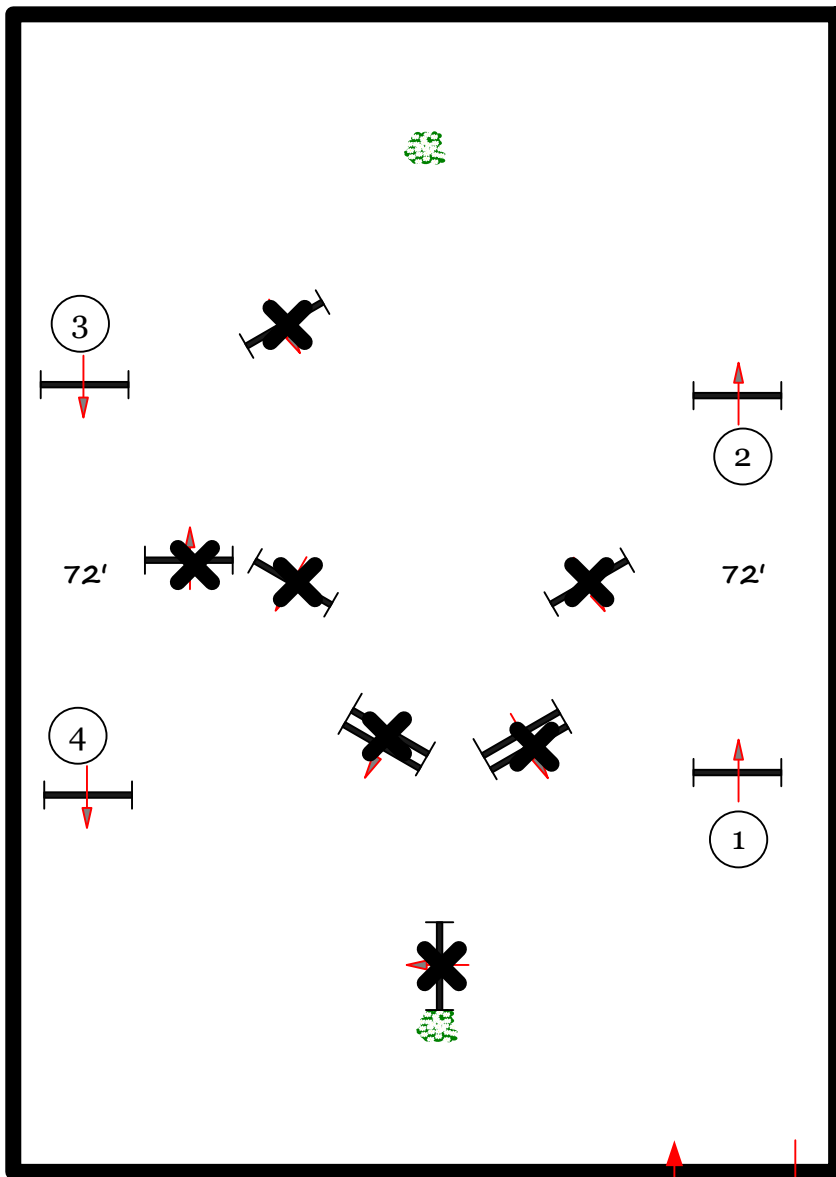

ESP Spring V

Wellington Equestrian Realty -1

Second Course

fences 1-4

Crossrail Warmup
Crossrail Equitation

Course design by Robert McGregor

In / Out