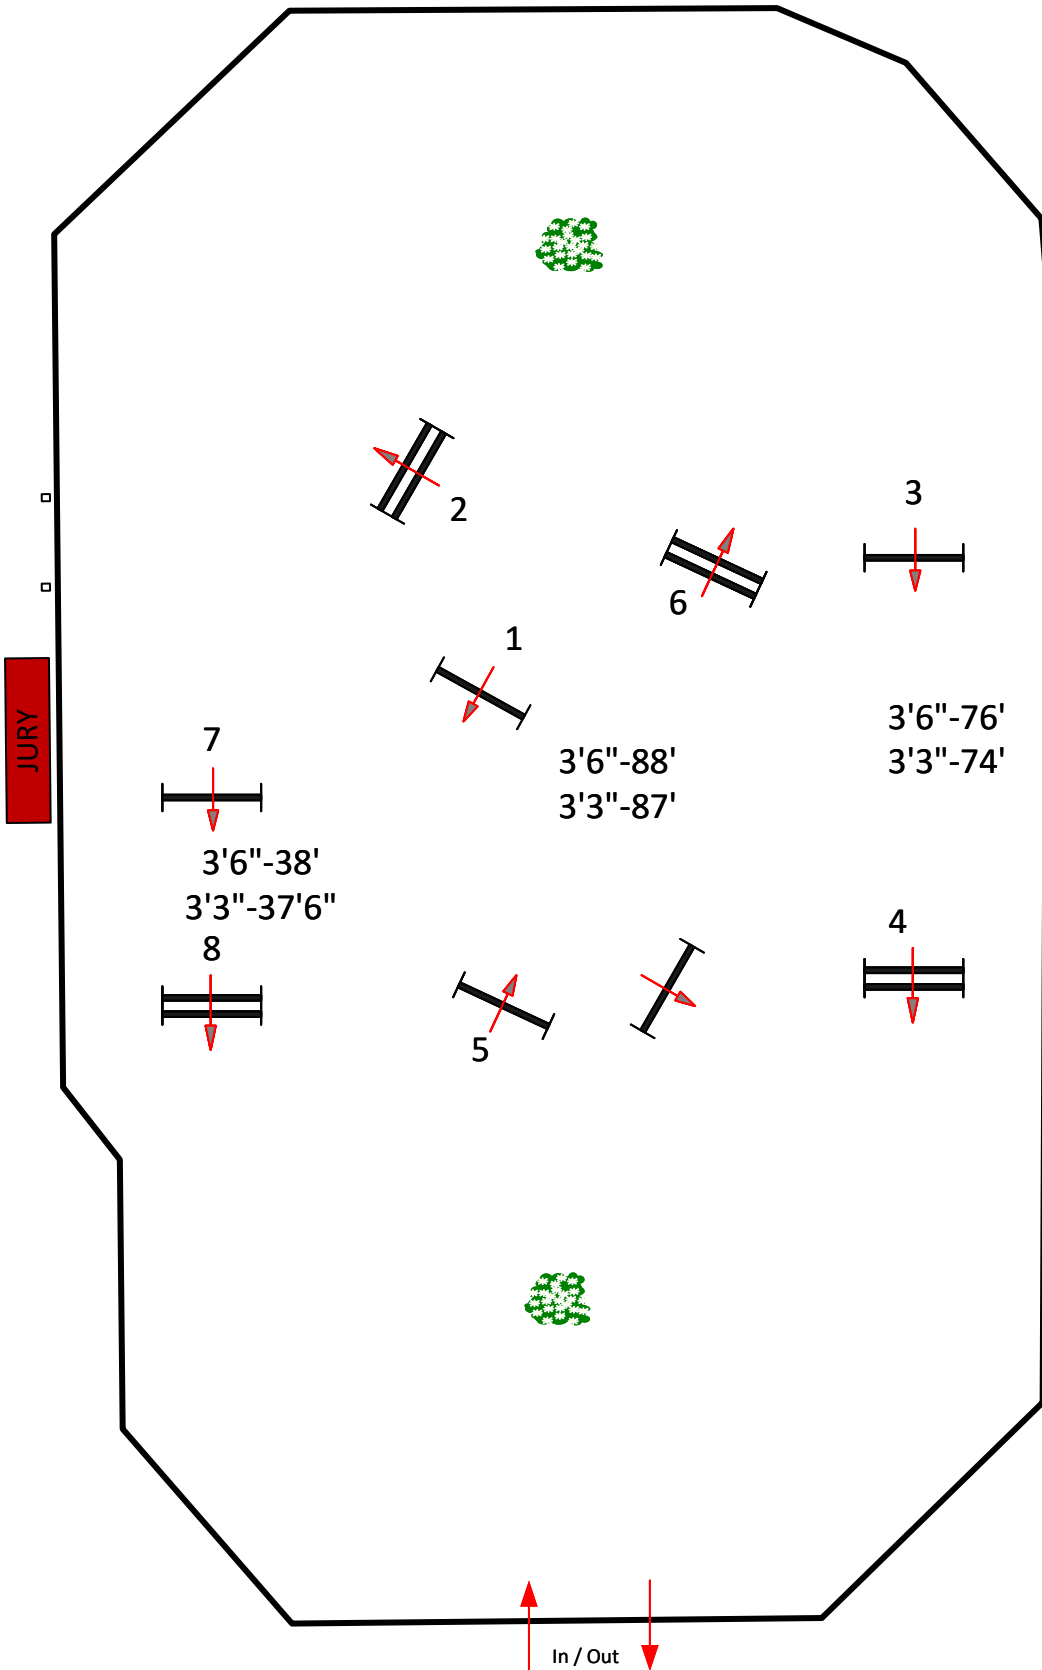

## E. R. Miche Grand Hunter Ring

Fences 1-8

First Hunter  
Round

Jasen Shelley  
Scale 1:35

## E.R. Miche Grand Hunter Ring

Fences 1-8

Second Hunter  
Round

Jasen Shelley  
Scale 1:35