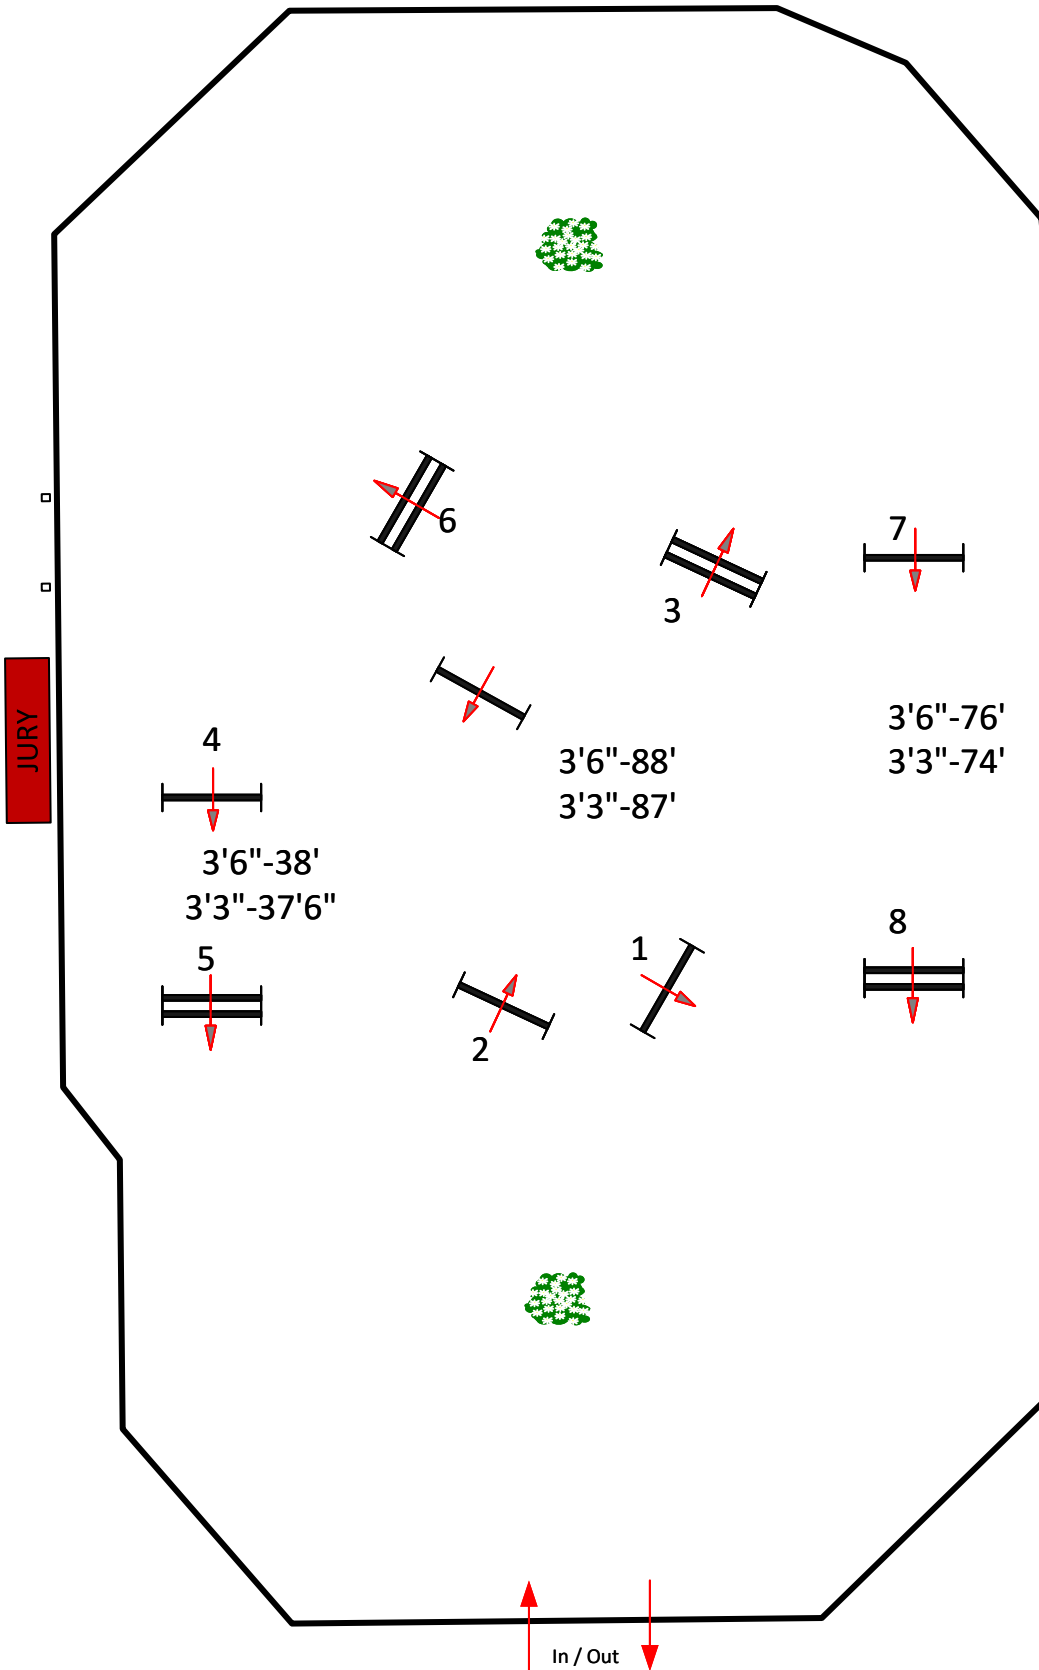

## E. R. Miche Grand Hunter Ring

Fences 1-8

First Hunter  
Round

Jasen Shelley  
Scale 1:35

## E.R. Miche Grand Hunter Ring

Fences 1-8

Second Hunter  
Round

Jasen Shelley  
Scale 1:35