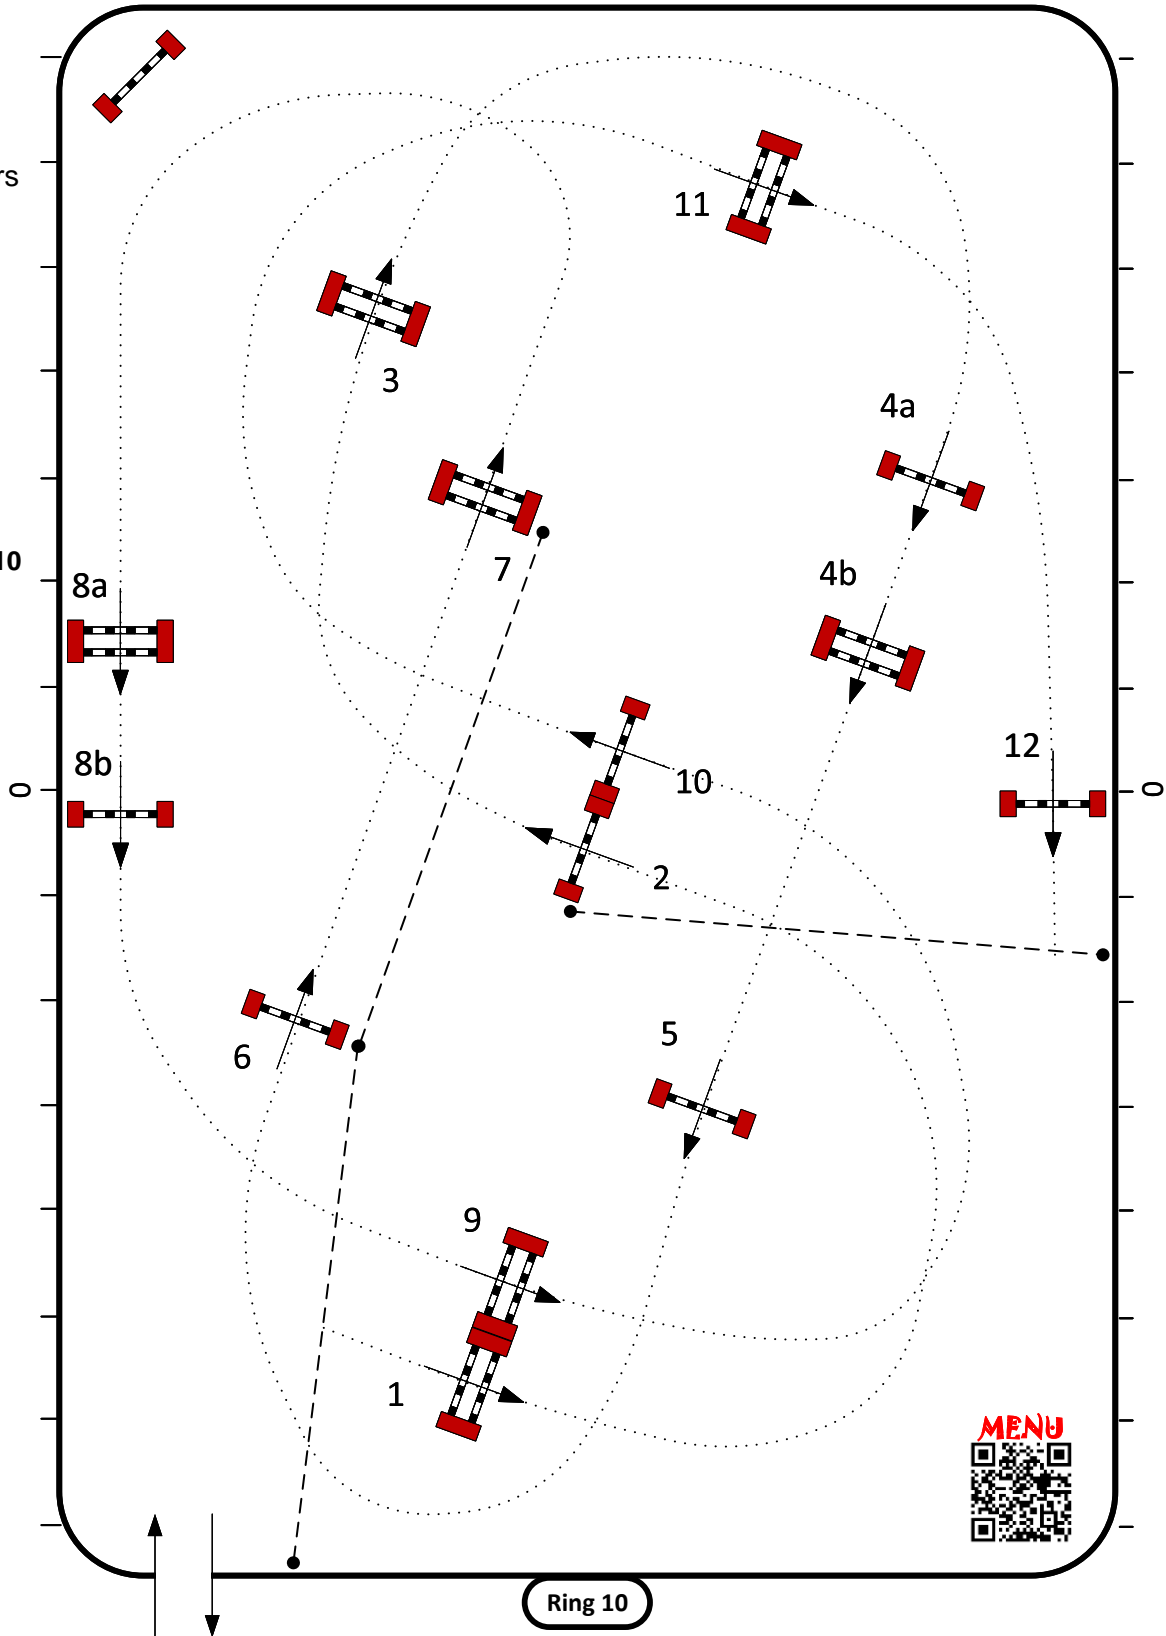

# 2024 WEF 12 Rolex CSI5\*/2\* WCHR

Class: 1739 - \$1,500 1.05m Junior Jumper Classic II2b  
 1770 - \$1,500 1.05m Amateur Jumper 36+ Classic II2b  
 1767 - \$1,500 1.05m Amateur Jumper 18-35 Classic II2b

Sunday, March 31, 2024

Table: II.2.b  
 First Round: 1 to 12  
 Length: 465 Meters  
 Time Allowed: 80 sec

Jump-off: 1-2-3-4ab-5-9-10  
 Length: 260 Meters  
 T. Allowed: 45 Sec

Course Designer: Héctor J Loyola (PUR)  
 FEI Level 3 #10050870  
 hectorloyola@gmail.com  
 787-379-1887

ESP Course  
 Maps

# 2024 WEF 12 Rolex CSI5\*/2\* WCHR

Class: 1077 - \$2,500 NAL/WIHS 1.15m Junior Jumper 14 & Under Classic II2b

Sunday, March 31, 2024

Table: II.2.b  
 First Round: 1 to 12  
 Length: 450 Meters  
 Time Allowed: 78 sec