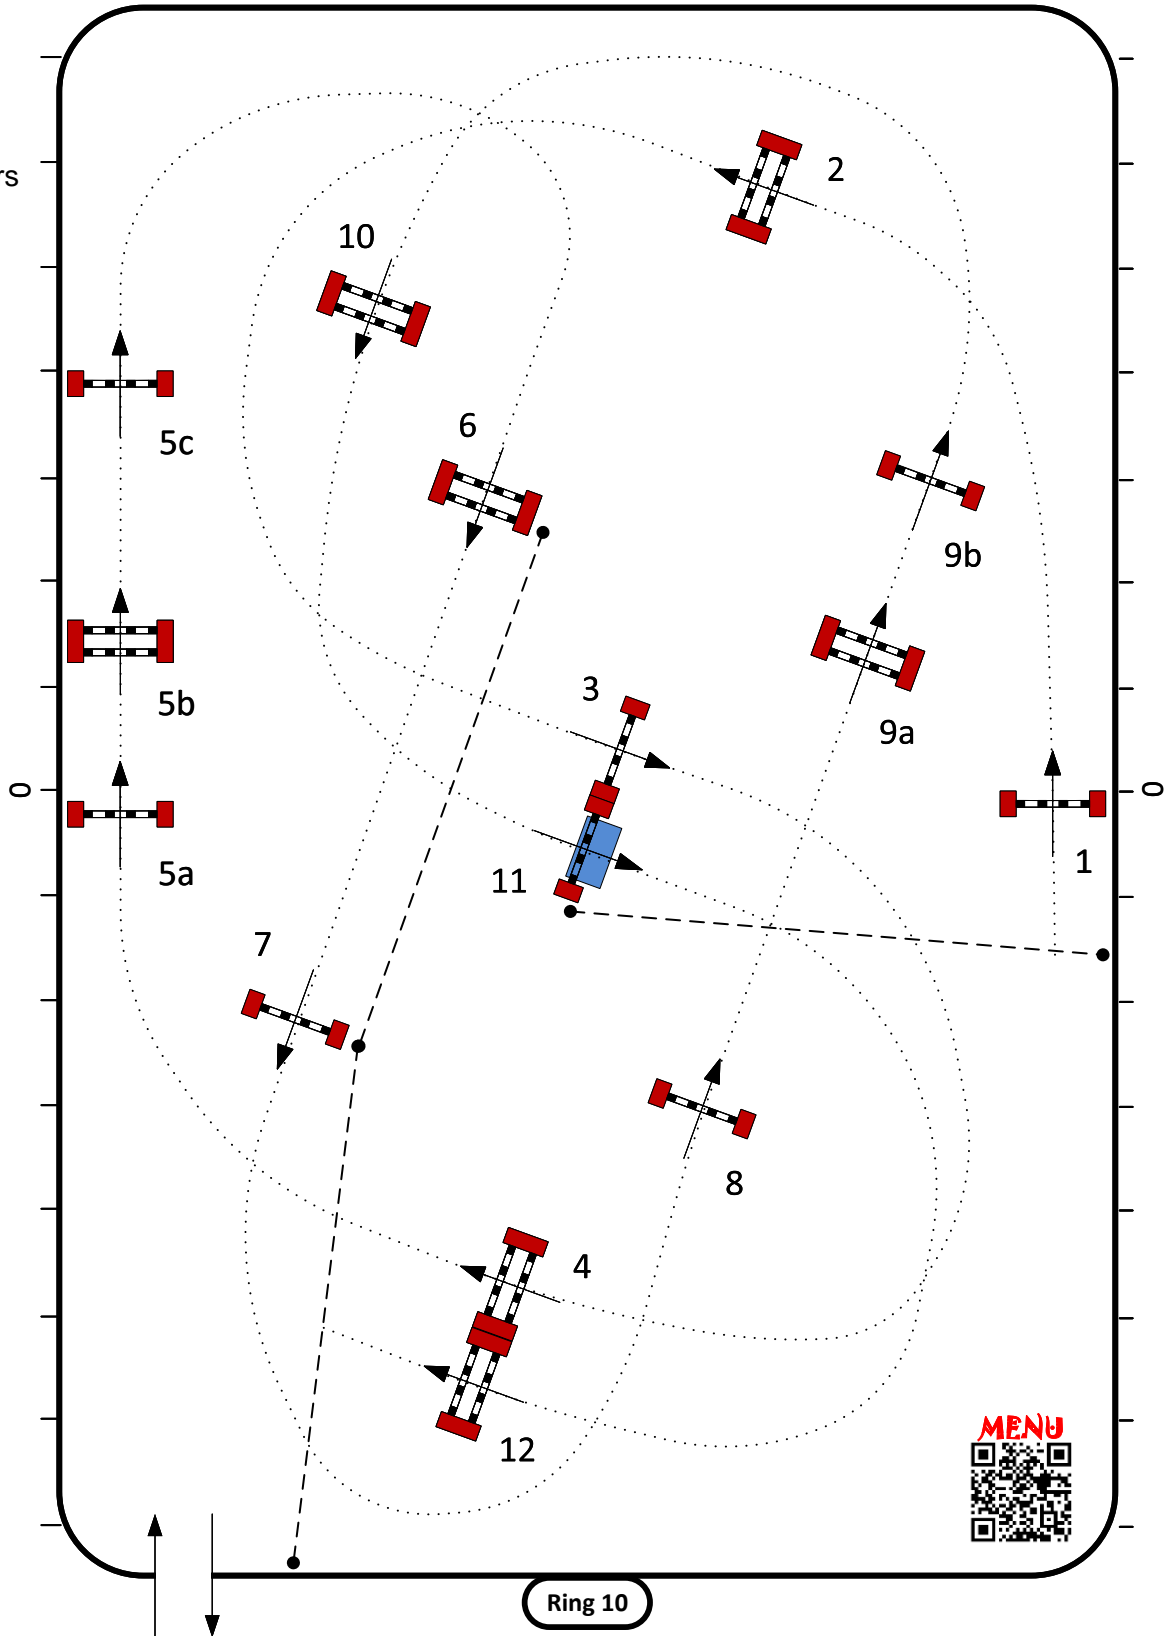

Sunday, March 31, 2024

Table: II.2.b  
 First Round: 1 to 12  
 Length: 465 Meters  
 Time Allowed: 80 sec

Jump-off: 1-2-3-4ab-5-9-10  
 Length: 260 Meters  
 T. Allowed: 45 Sec

Course Designer: Héctor J Loyola (PUR)  
 FEI Level 3 #10050870  
 hectorloyola@gmail.com  
 787-379-1887

ESP Course  
 Maps

# 2024 WEF 12 Rolex CSI5\*/2\* WCHR

Class: 1077 - \$2,500 NAL/WIHS 1.15m Junior Jumper 14 & Under Classic II2b

Sunday, March 31, 2024

Table: II.2.b  
 First Round: 1 to 12  
 Length: 450 Meters  
 Time Allowed: 78 sec

Jump-off: 3-4-8-9ab-10-11-12  
 Length: 260 Meters  
 T. Allowed: 45 Sec

Course Designer: Héctor J Loyola (PUR)  
 FEI Level 3 #10050870  
 hectorloyola@gmail.com  
 787-379-1887

ESP Course  
 Maps