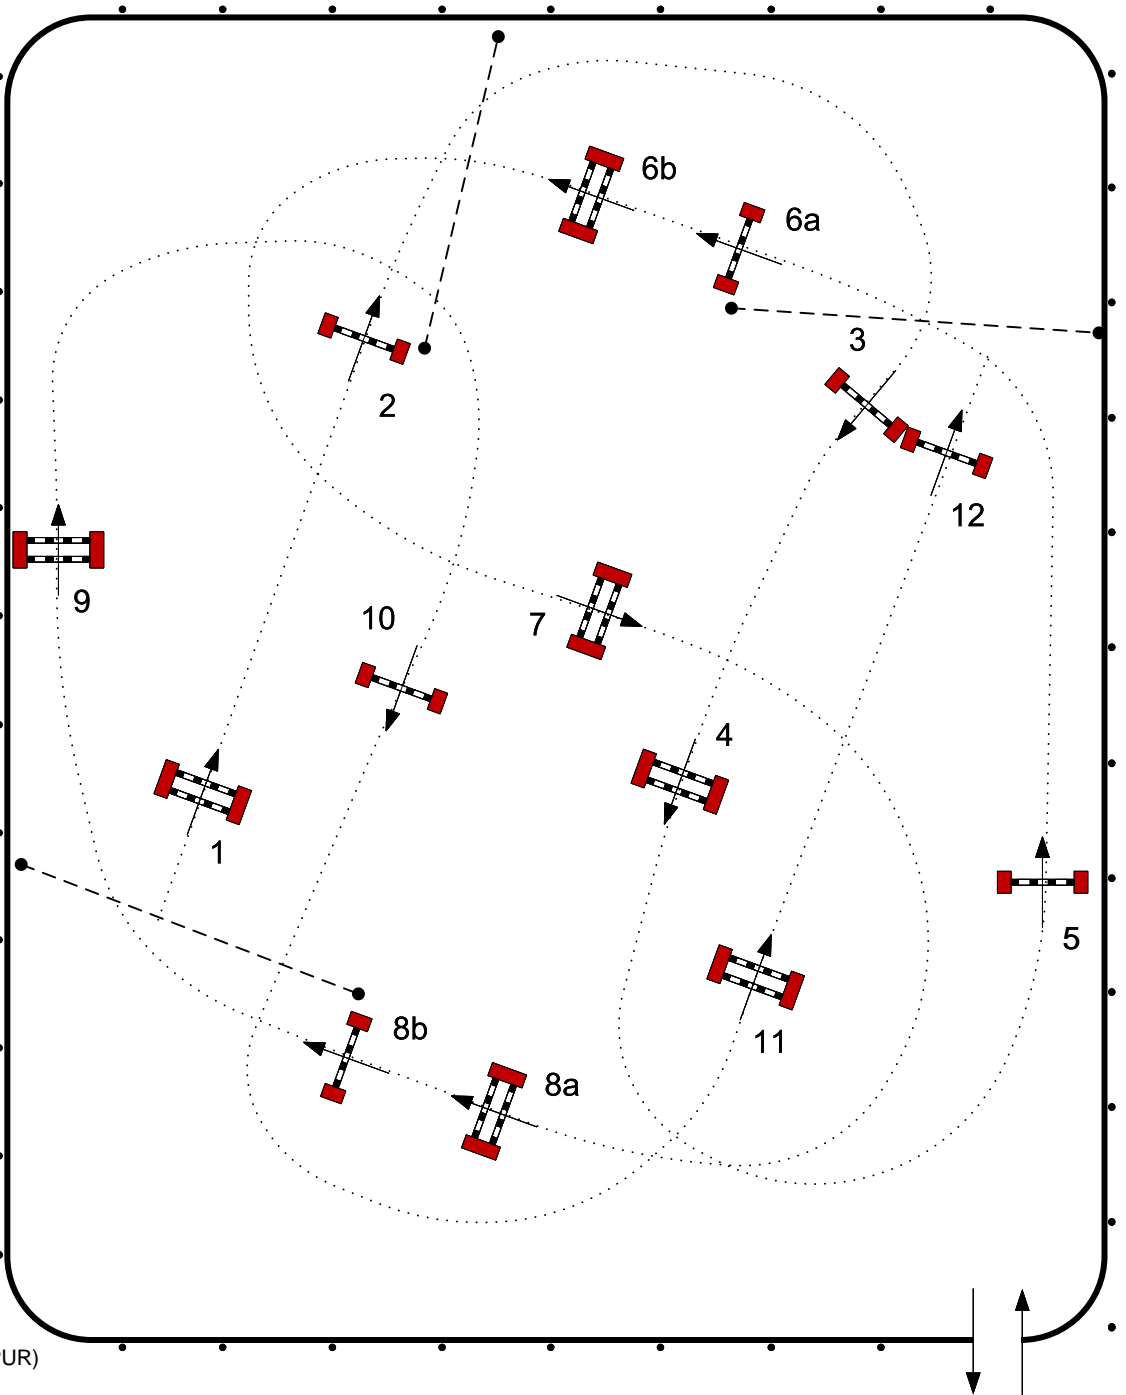

2023 ESP Spring 5

Sunday, May 14, 2023

Class: 742 - Children's Jumper (1.10m) II2d
762 - Adult Amateur Jumper (1.10m) II2d

Jump-off: 7-12

Length: 255 Meters

Time Allowed: 44 Sec

Table: II.2.b
First Round: 1 to 6b
Length: 255 Meters
Time Allowed: 44 sec

ESP Course Maps

Course Designer: Héctor J Loyola (PUR)
FEI Level 3 #10050870
hectorloyola@gmail.com
561-906-9472