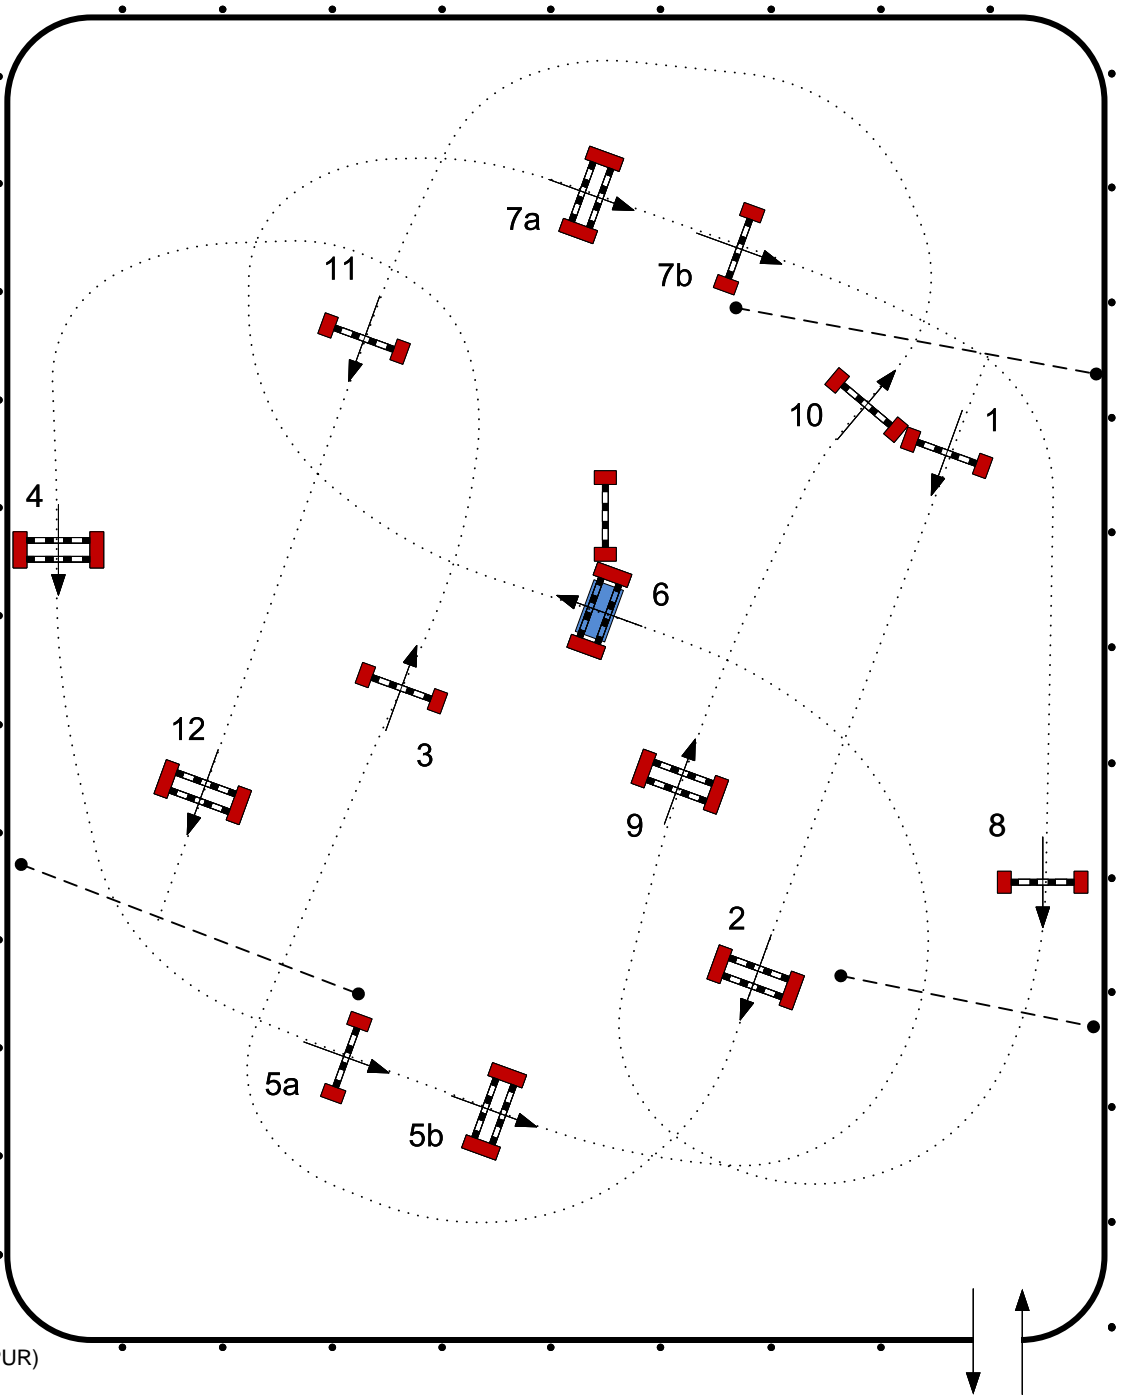

Time Allowed: 50 Sec

Table: II.2.b
First Round: 1 to 12
Length: 500 Meters
Time Allowed: 86 sec

ESP Course Maps

Course Designer: Héctor J Loyola (PUR)
FEI Level 3 #10050870
hectorloyola@gmail.com
561-906-9472

2023 ESP Spring 5

Sunday, May 14, 2023

Class: 742 - Children's Jumper (1.10m) II2d
762 - Adult Amateur Jumper (1.10m) II2d

Jump-off: 7-12

Length: 255 Meters

Time Allowed: 44 Sec

Table: II.2.b
First Round: 1 to 6b
Length: 255 Meters
Time Allowed: 44 sec

ESP Course Maps

Course Designer: Héctor J Loyola (PUR)
FEI Level 3 #10050870
hectorloyola@gmail.com
561-906-9472

2023 ESP Spring 5

Sunday, May 14, 2023

Class: 723 - \$2,500 NAL/WIHS Low Junior/Amateur Jumper Stake (1.20m) II2b
743 - \$1,500 M&S Children's Jumper Classic (1.10m) II2b
763 - \$1,500 M&S Adult Amateur Jumper Classic (1.10m) II2b

Jump-off: 1-2-3-4-5ab-6-8

Length: 290 Meters

Time Allowed: 50 Sec

Table: II.2.b
First Round: 1 to 12
Length: 500 Meters
Time Allowed: 86 sec

ESP Course Maps

Course Designer: Héctor J Loyola (PUR)
FEI Level 3 #10050870
hectorloyola@gmail.com
561-906-9472