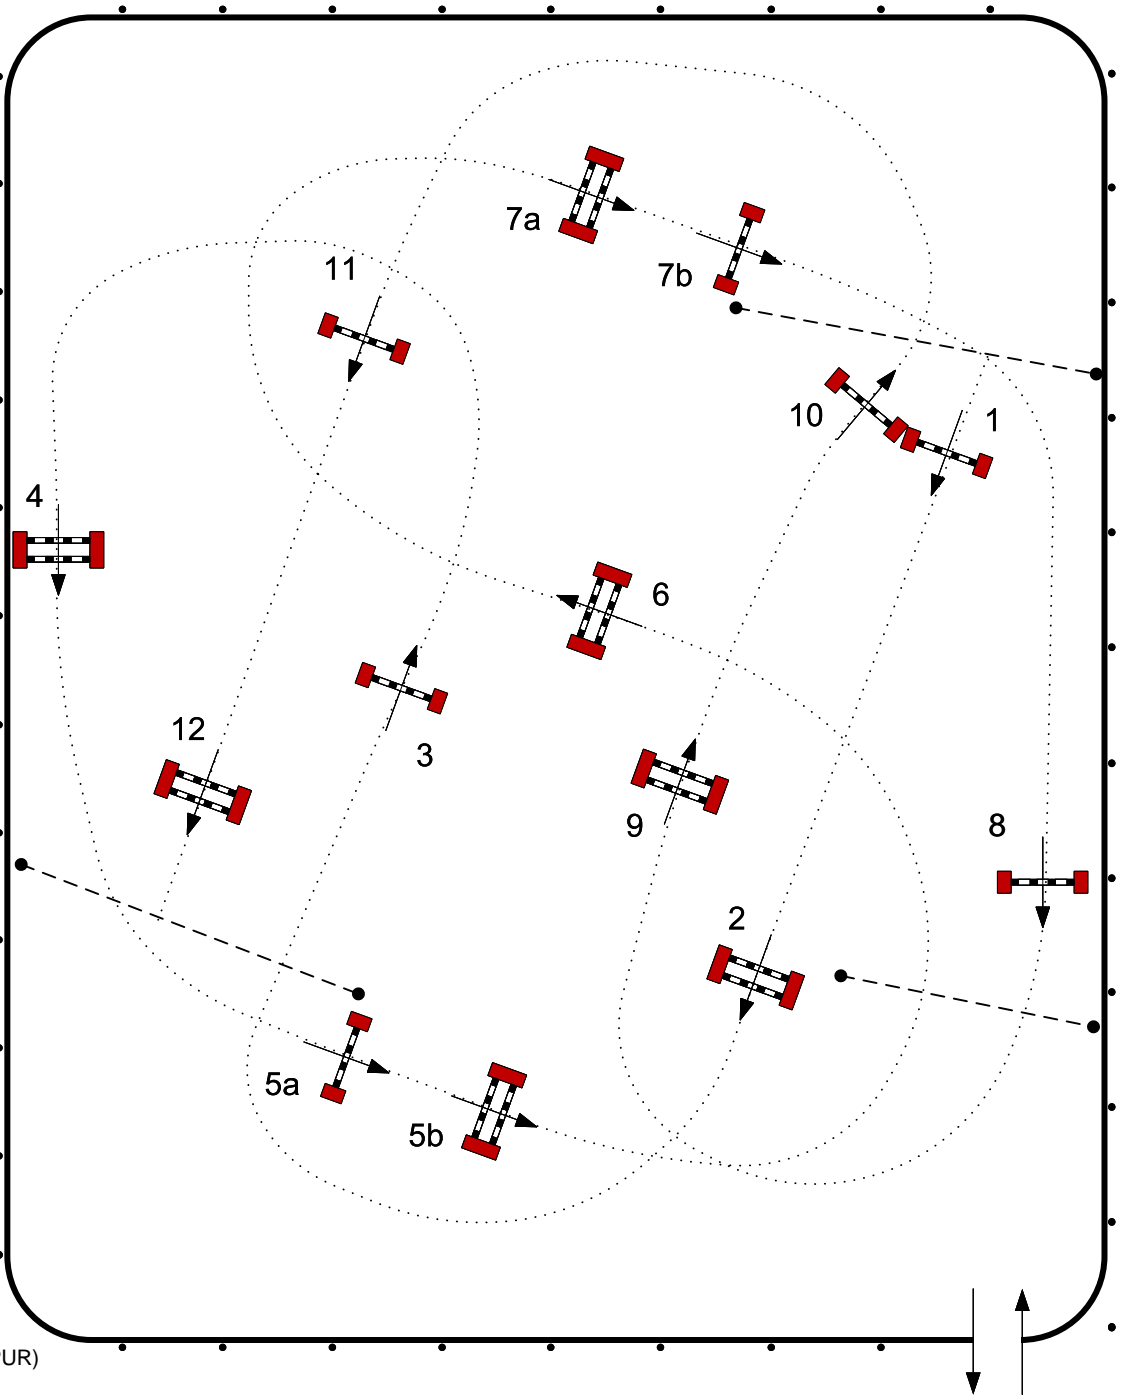

2023 ESP Spring 5

Sunday, May 14, 2023

Class: 739 - \$1,500 Low Children's Jumper Classic (1.0m) II2b
767 - \$1,500 Low Adult Amateur Jumper Classic (1.0m) II2b

Jump-off: 1-2-3-4-5ab-6-8

Length: 290 Meters

Time Allowed: 50 Sec

Table: II.2.b
First Round: 1 to 12
Length: 500 Meters
Time Allowed: 86 sec

ESP Course Maps

Course Designer: Héctor J Loyola (PUR)
FEI Level 3 #10050870
hectorloyola@gmail.com
561-906-9472

2023 ESP Spring 5

Sunday, May 14, 2023

Class: 742 - Children's Jumper (1.10m) II2d
762 - Adult Amateur Jumper (1.10m) II2d

Jump-off: 7-12

Length: 255 Meters

Time Allowed: 44 Sec

Table: II.2.b
First Round: 1 to 6b
Length: 255 Meters
Time Allowed: 44 sec

Jump-off: 1-2-3-4-5ab-6-8

Length: 290 Meters

Time Allowed: 50 Sec

Table: II.2.b
First Round: 1 to 12
Length: 500 Meters
Time Allowed: 86 sec

ESP Course Maps

Course Designer: Héctor J Loyola (PUR)
FEI Level 3 #10050870
hectorloyola@gmail.com
561-906-9472