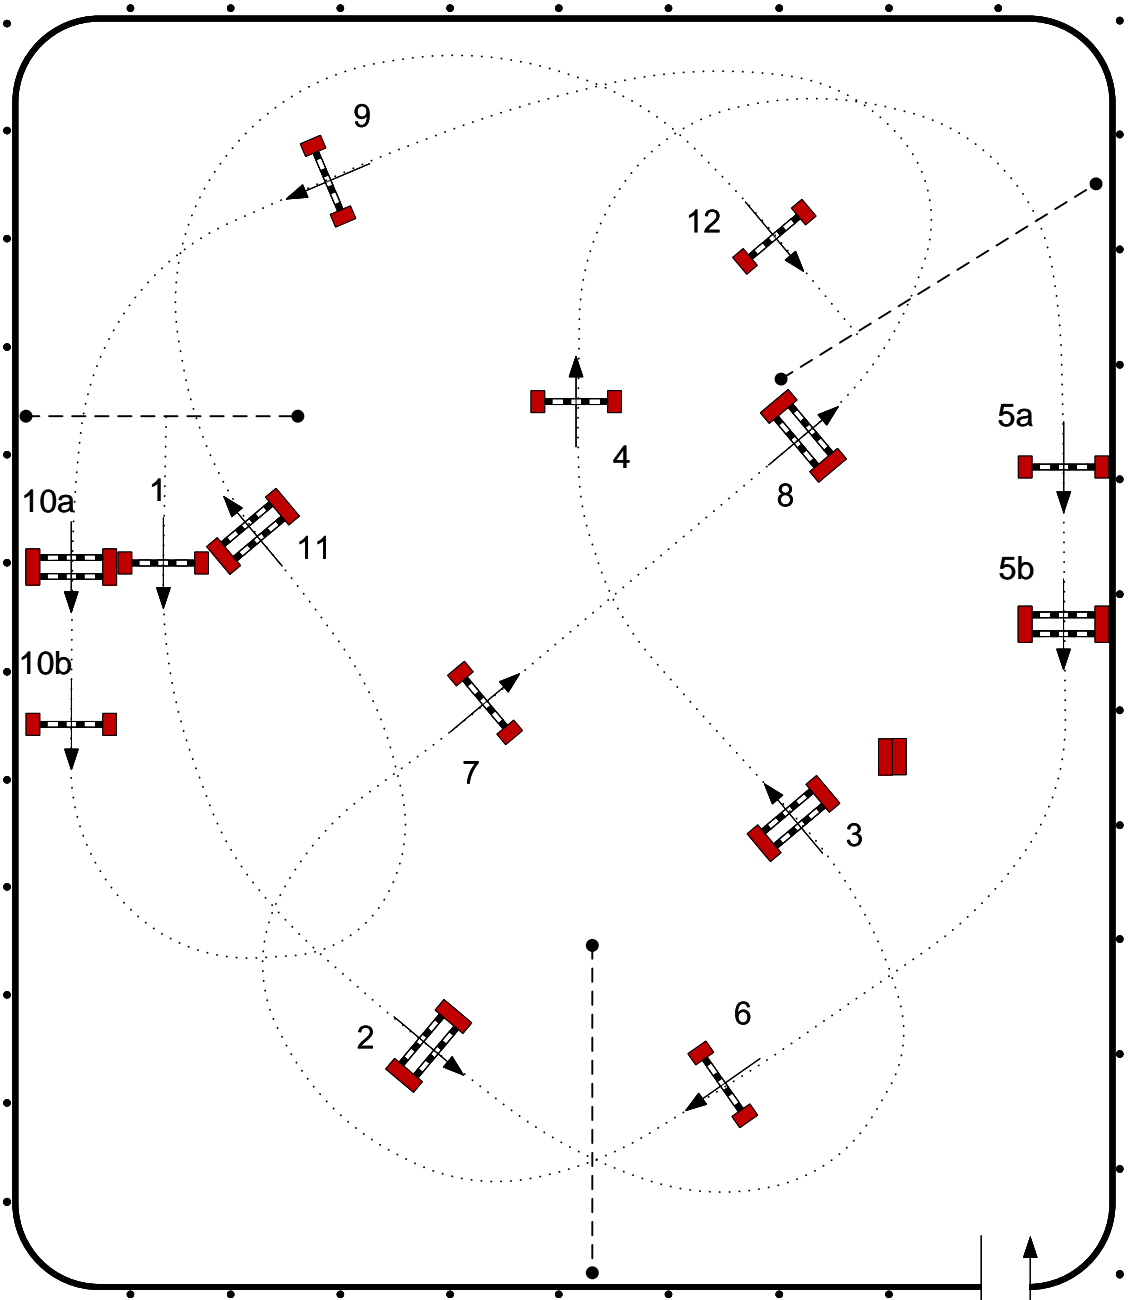

2023 ESP September

Class: 746 - 1.15m Open Jumper II2d
789 - 1.20m Open Jumper II2d
782 - Training Jumper (1.0m) II2d
749 - Take2 Thoroughbred Jumper (1.0m) II2d

Sunday, September 17, 2023

Table: II.2.d
First Round: 1 to 6
Length: 260 Meters
Time Allowed: 45 sec

Jump-off: 7-12
Length: 260 Meters
Time Allowed: 45 Sec

ESP Course Maps

Course Designer:
Héctor J Loyola (PUR)
(787) 379-1887

Timers: 1-2-3