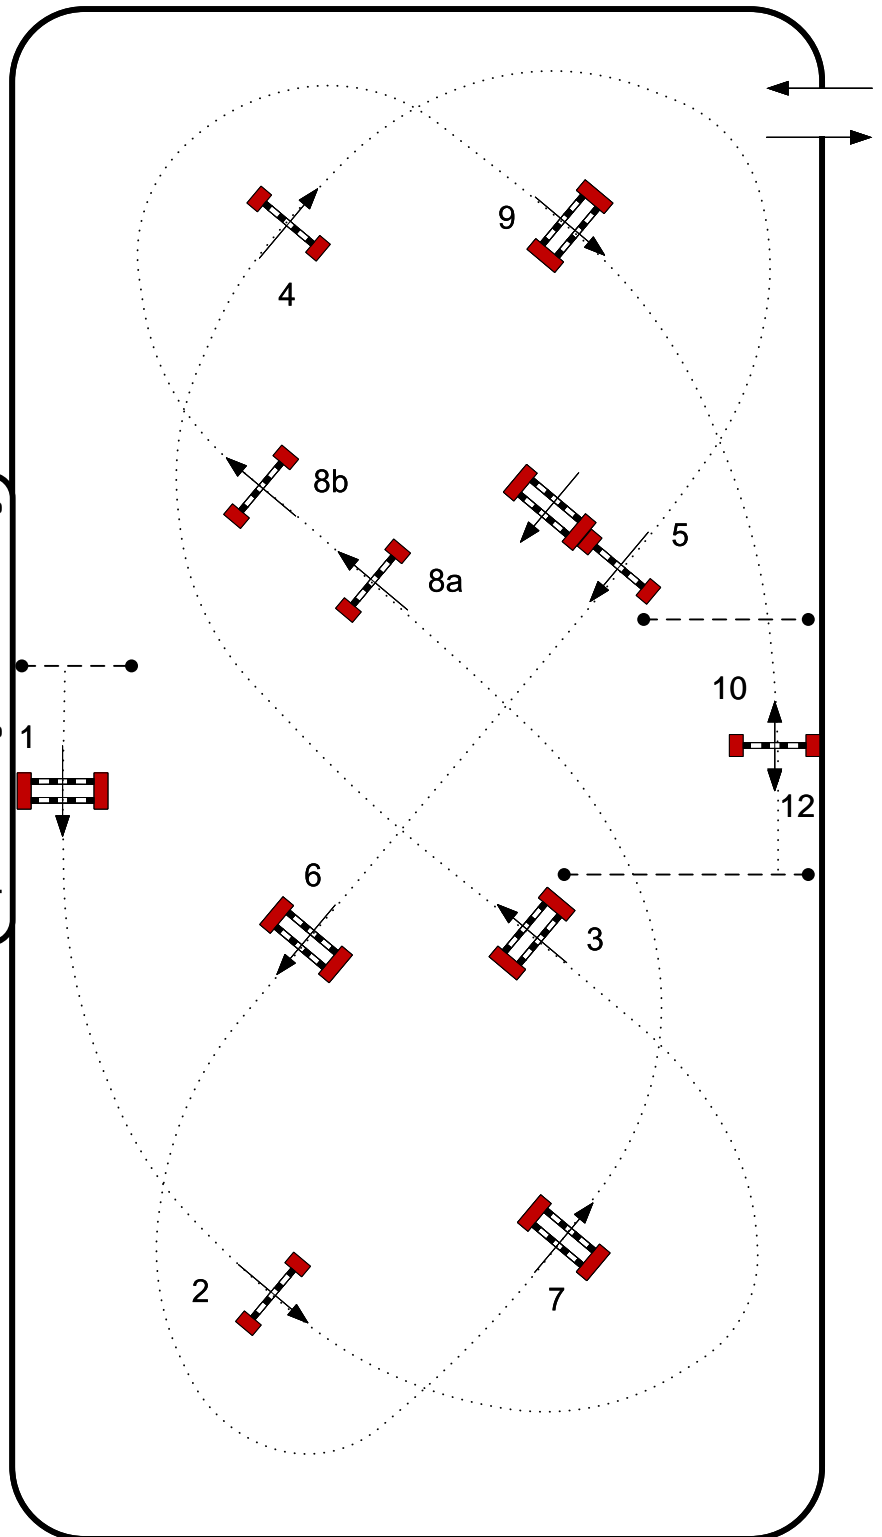

2023 ESP September

Class: 815 - \$250 .85m Jumper Classic (II2b)

Sunday, September 17, 2023

Table: II.2.b
First Round: 1 to 10
Length: Meters
Time Allowed: 73 sec

Jump-off: 1-2-3-4-5-12
Length: Meters
Time Allowed: 48 Sec

ESP Course Maps

Course Designer: Hector J Loyola (PUR)
FEI Level 3
hectorloyola@gmail.com

Timers: 1-3 & 1-2